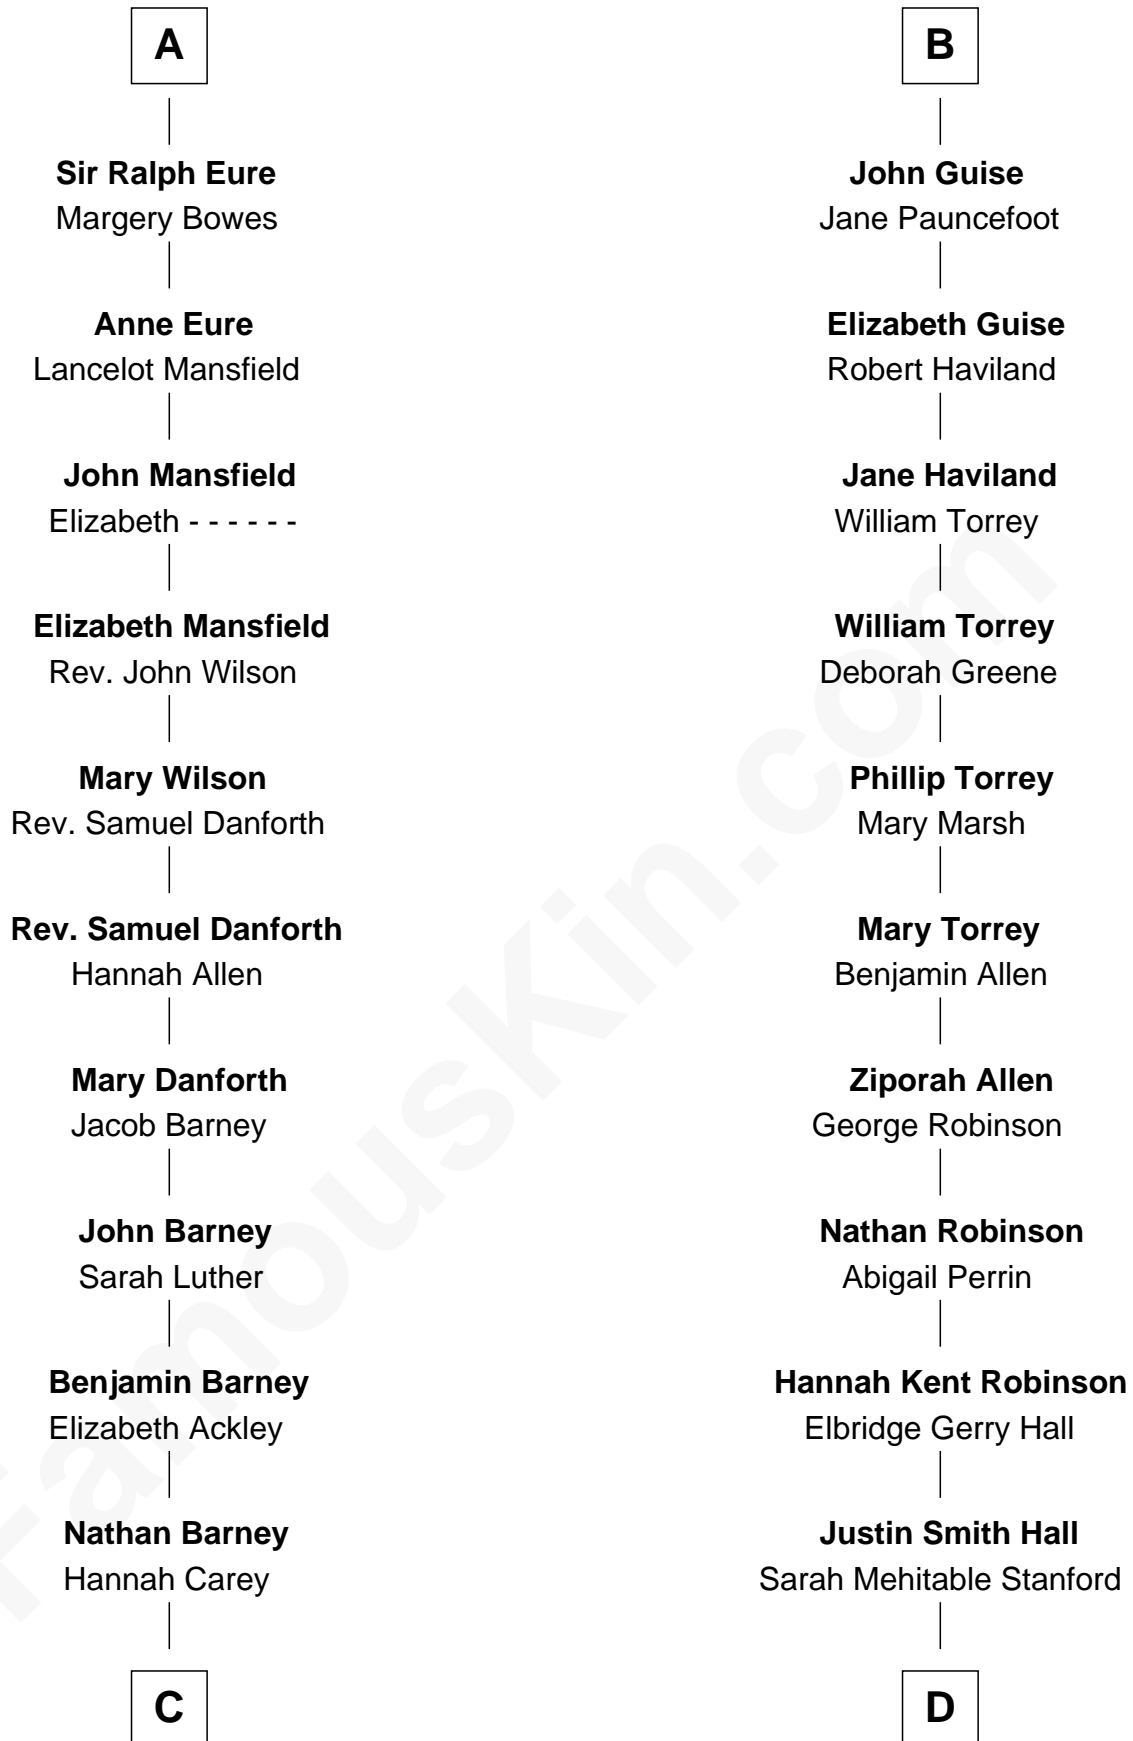

FamousKin.com
Relationship Chart of
Elizabeth Montgomery
TV Actress - "Bewitched"

19th cousin 1 time removed of
Raquel Welch
Movie Actress

C

Nathan Barney
Mary A. Deverell

Mary Weed Barney
Henry Montgomery

Henry Montgomery
Elizabeth Bryan Allen

Elizabeth Montgomery
TV Actress - "Bewitched"

D

Emery Stanford Hall
Clara Louise Adams

Josephine Sarah Hall
Armando Carlos Tejada

Raquel Welch
aka Raquel Welch