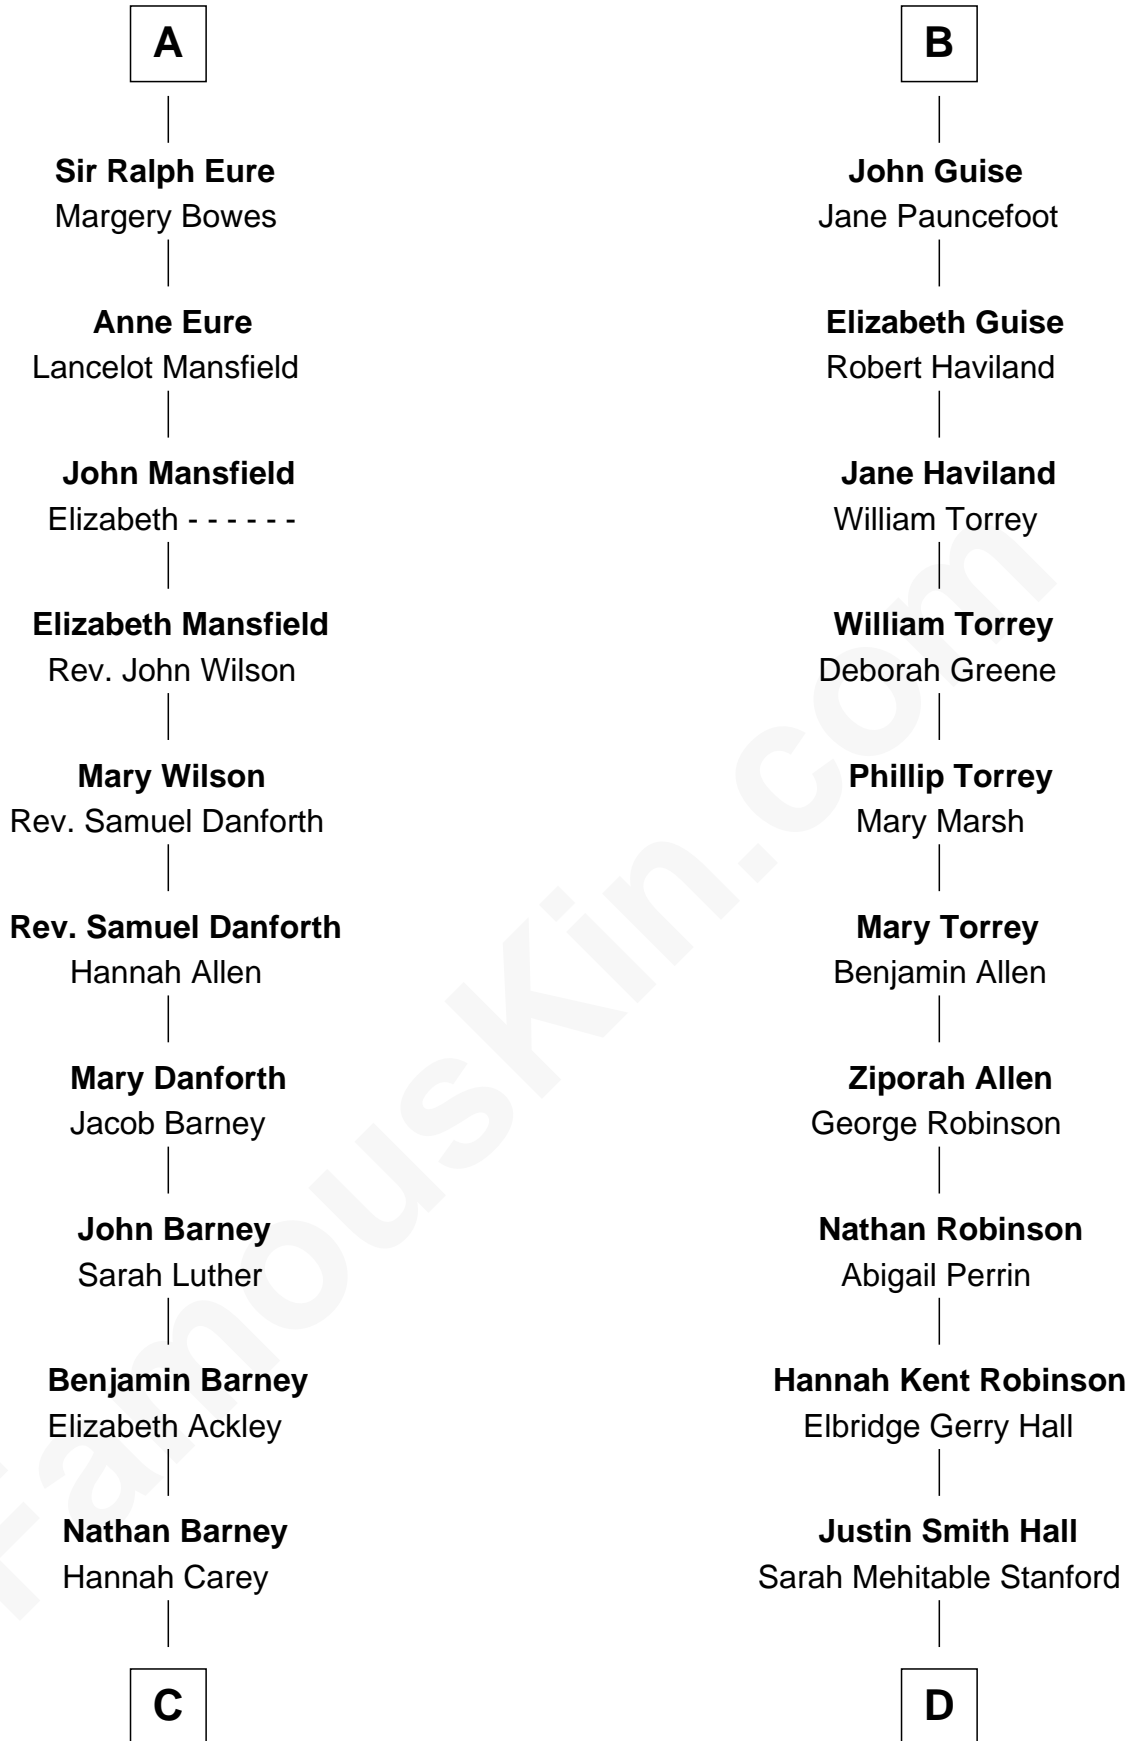

**FamousKin.com**  
**Relationship Chart of**  
**Elizabeth Montgomery**  
*TV Actress - "Bewitched"*

19th cousin 1 time removed of

**Raquel Welch**  
*Movie Actress*

**C**

**Nathan Barney**  
Mary A. Deverell

**Mary Weed Barney**  
Henry Montgomery

**Henry Montgomery**  
Elizabeth Bryan Allen

**Elizabeth Montgomery**  
*TV Actress - "Bewitched"*

**D**

**Emery Stanford Hall**  
Clara Louise Adams

**Josephine Sarah Hall**  
Armando Carlos Tejada