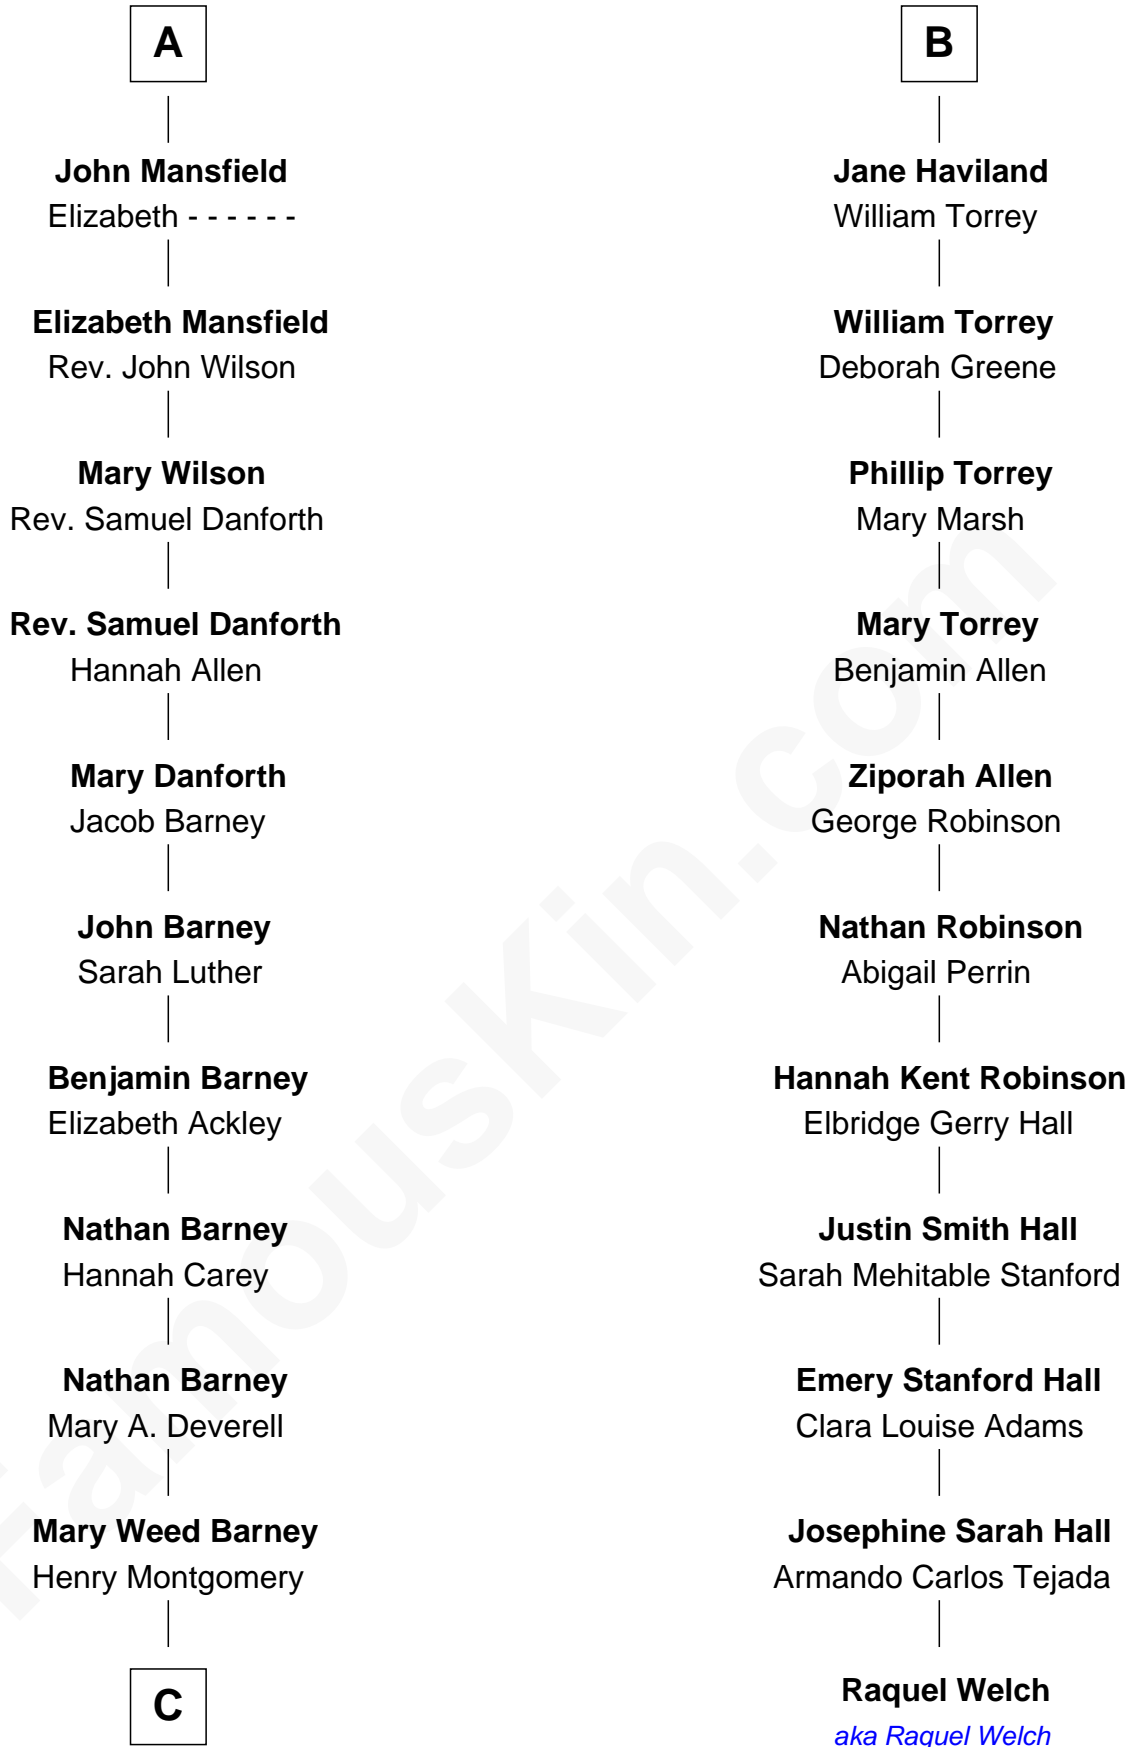

FamousKin.com
Relationship Chart of
Elizabeth Montgomery
 TV Actress - "Bewitched"

17th cousin 1 time removed of

Raquel Welch
 Movie Actress

C

Henry Montgomery
Elizabeth Bryan Allen

Elizabeth Montgomery
TV Actress - "Bewitched"

FamousKin.com