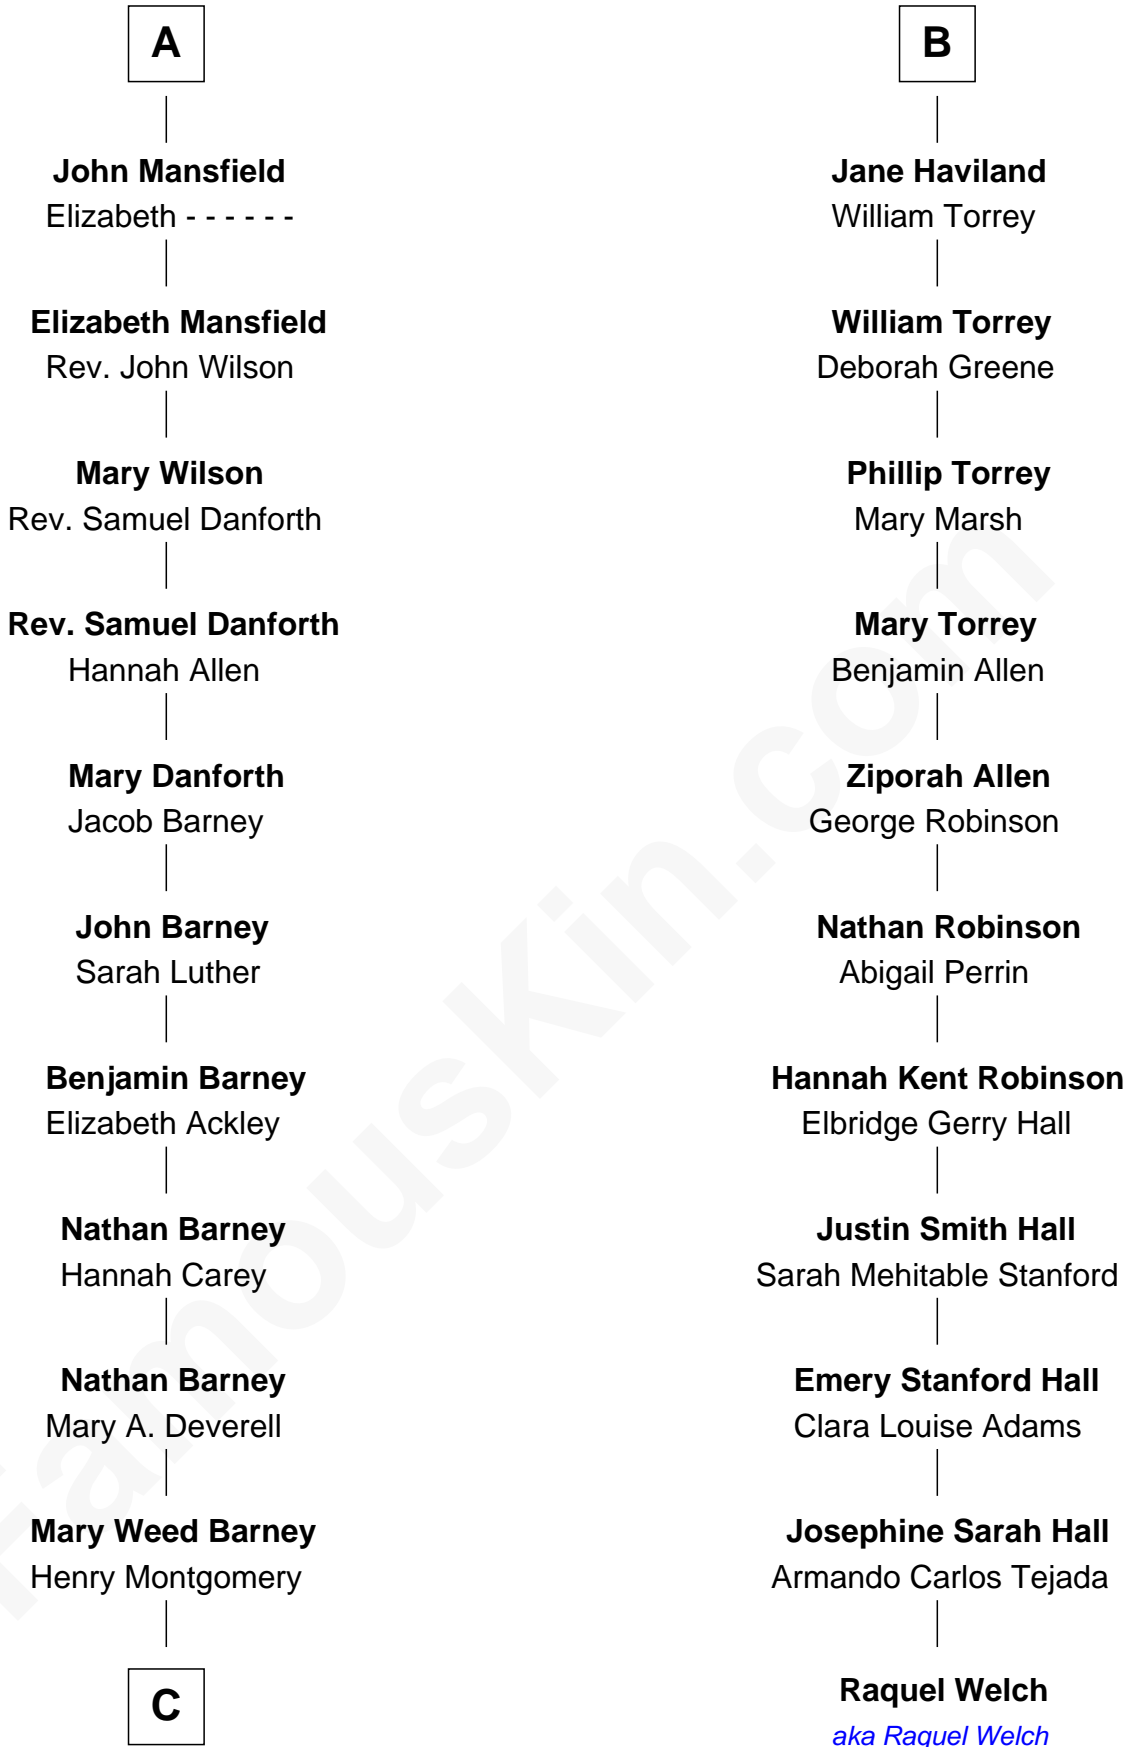

FamousKin.com
Relationship Chart of
Elizabeth Montgomery
TV Actress - "Bewitched"

17th cousin 1 time removed of

Raquel Welch
Movie Actress

C

Henry Montgomery
Elizabeth Bryan Allen

Elizabeth Montgomery
TV Actress - "Bewitched"

FamousKin.com