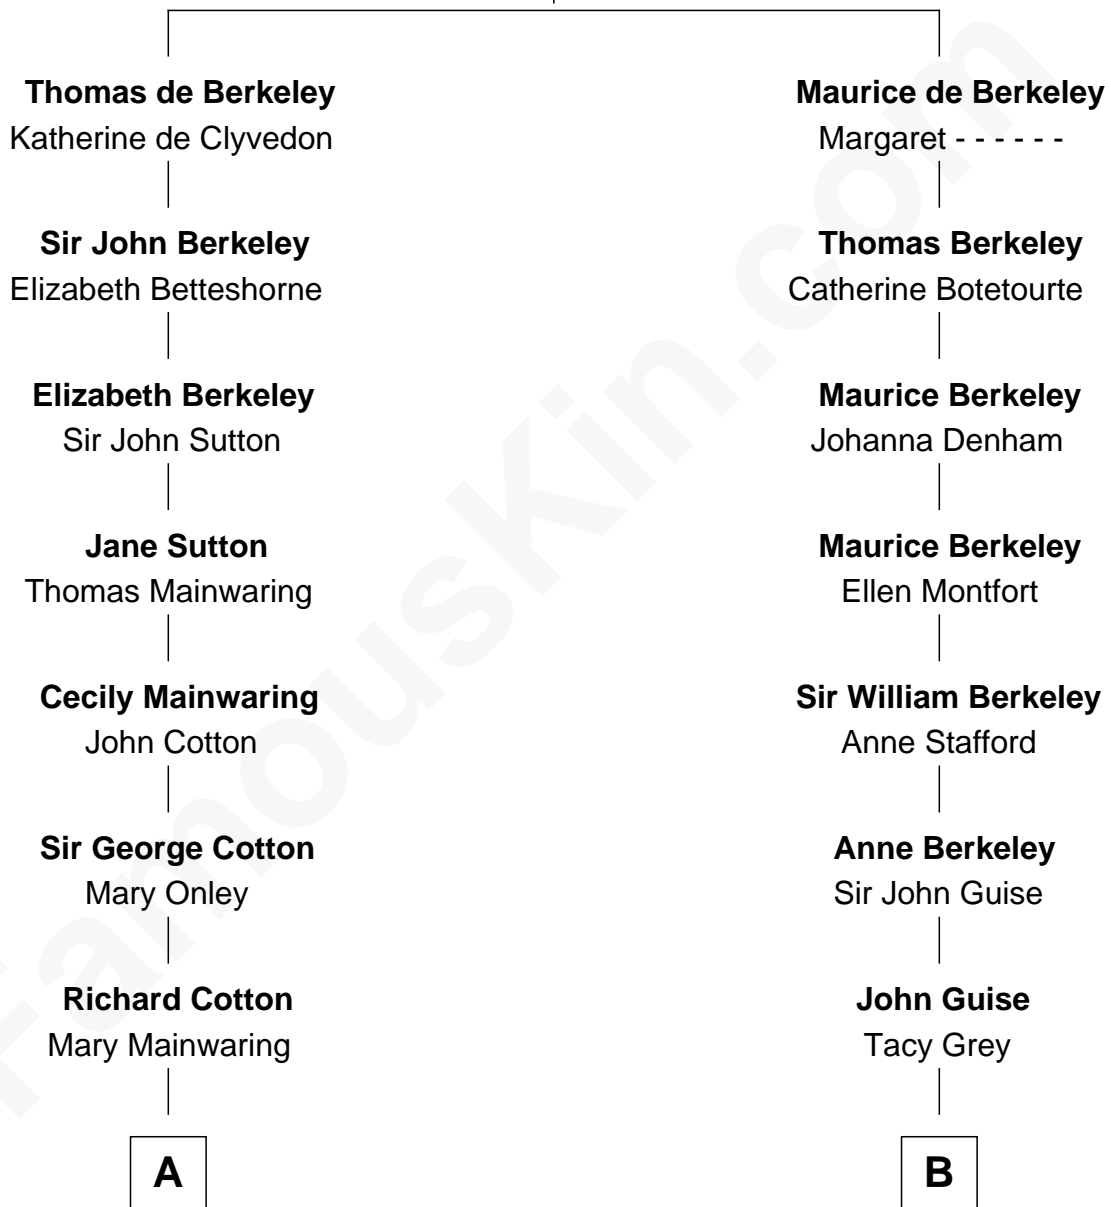

FamousKin.com
Relationship Chart of
Elizabeth Montgomery
TV Actress - "Bewitched"

18th cousin 2 times removed of

Raquel Welch
Movie Actress

Sir Maurice de Berkeley
 Eve la Zouche

C

Henry Montgomery
Elizabeth Bryan Allen

Elizabeth Montgomery
TV Actress - "Bewitched"

D

Justin Smith Hall
Sarah Mehitable Stanford

Emery Stanford Hall
Clara Louise Adams

Josephine Sarah Hall
Armando Carlos Tejada

Raquel Welch
aka Raquel Welch