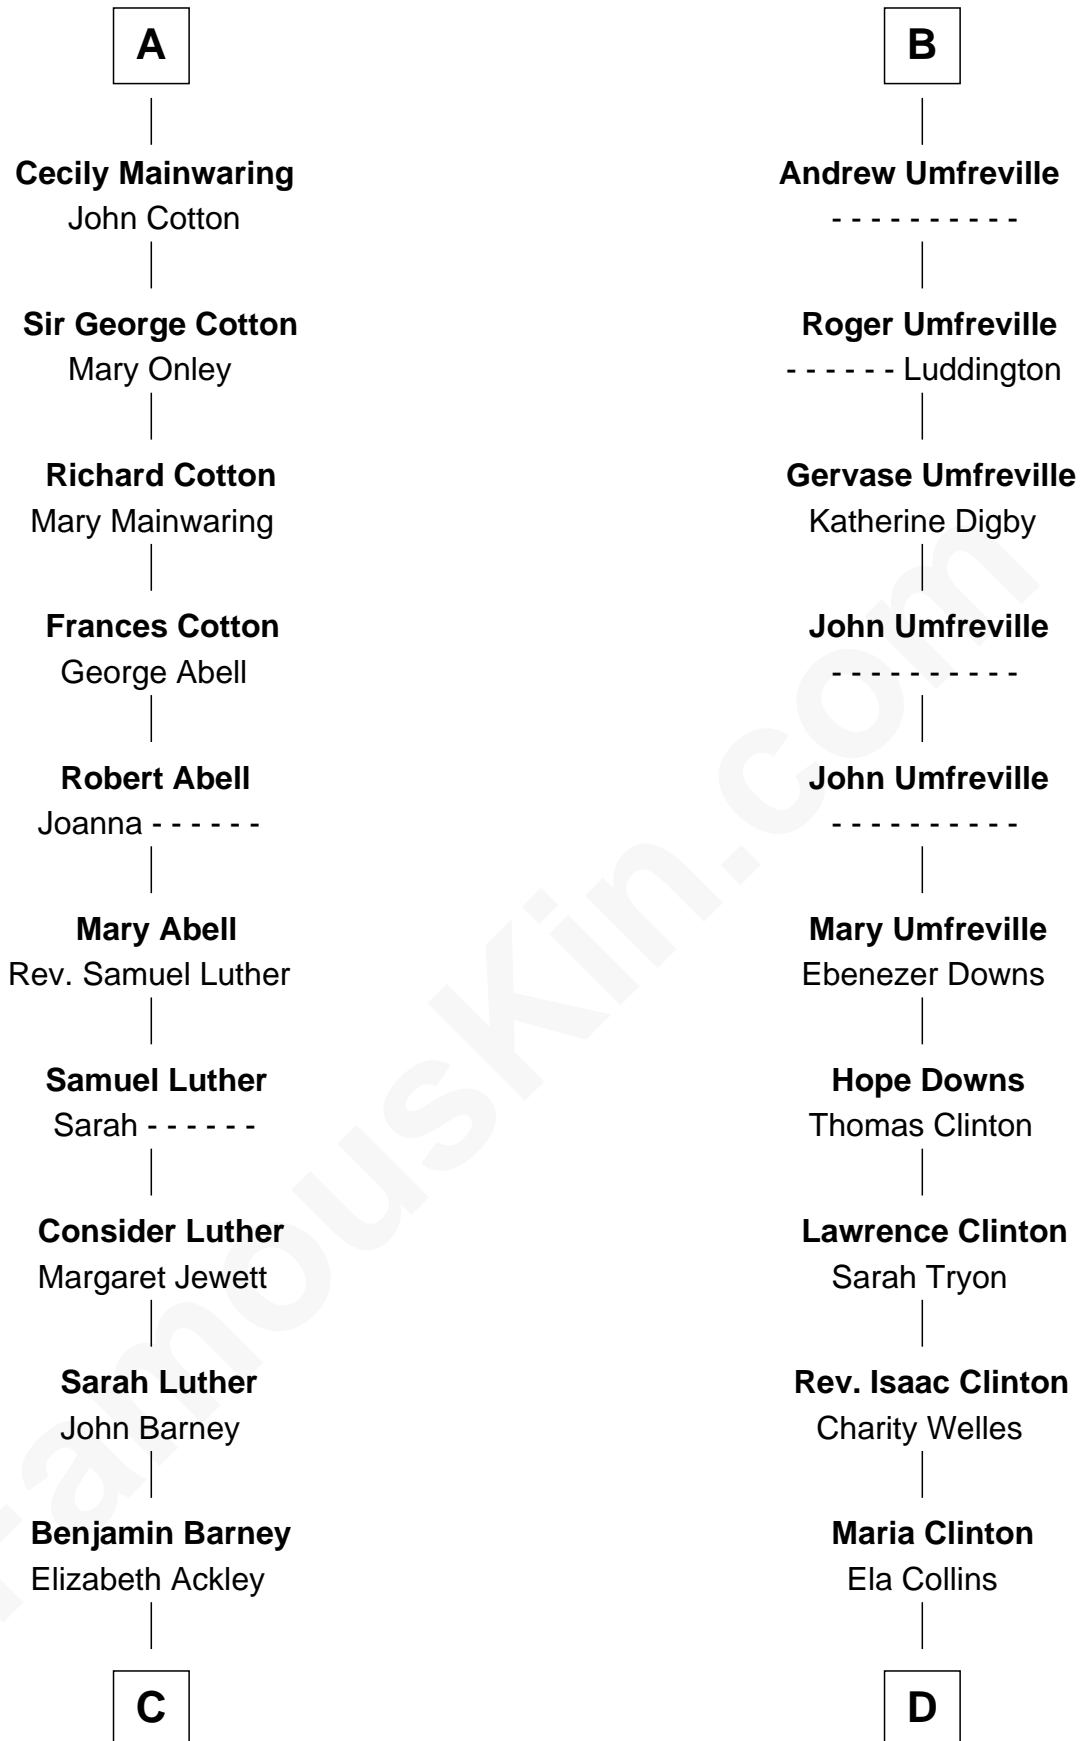

FamousKin.com
Relationship Chart of
Elizabeth Montgomery
 TV Actress - "Bewitched"

18th cousin 3 times removed of

Helen (Herron) Taft
 First Lady of President William H. Taft

C

Nathan Barney
Hannah Carey

Nathan Barney
Mary A. Deverell

Mary Weed Barney
Henry Montgomery

Henry Montgomery
Elizabeth Bryan Allen

Elizabeth Montgomery
TV Actress - "Bewitched"

D

Harriet Anne Collins
John Williamson Herron

Helen (Herron) Taft
First Lady of William H. Taft