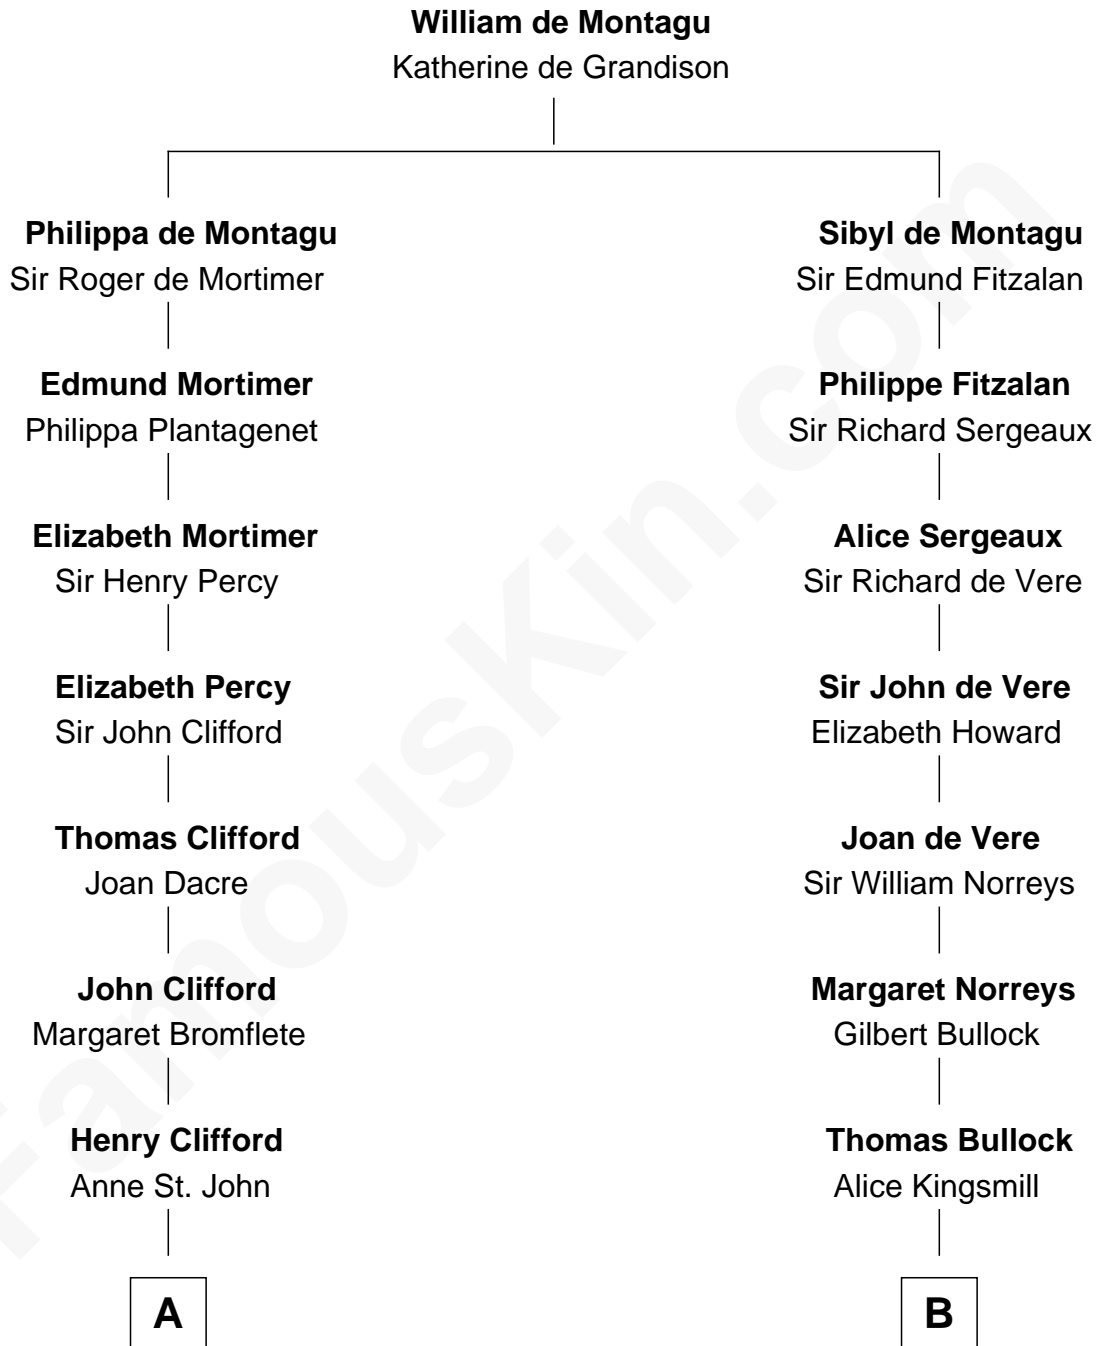

FamousKin.com Relationship Chart of

Elizabeth Montgomery

TV Actress - "Bewitched"

19th cousin 2 times removed of

Lou (Henry) Hoover

First Lady of President Herbert Hoover

C

Nathan Barney
Hannah Carey

Nathan Barney
Mary A. Deverell

Mary Weed Barney
Henry Montgomery

Henry Montgomery
Elizabeth Bryan Allen

Elizabeth Montgomery
TV Actress - "Bewitched"

D

Philomelia Sophia Scobey
Phineas Weed

Florence Ida Weed
Charles Delano Henry