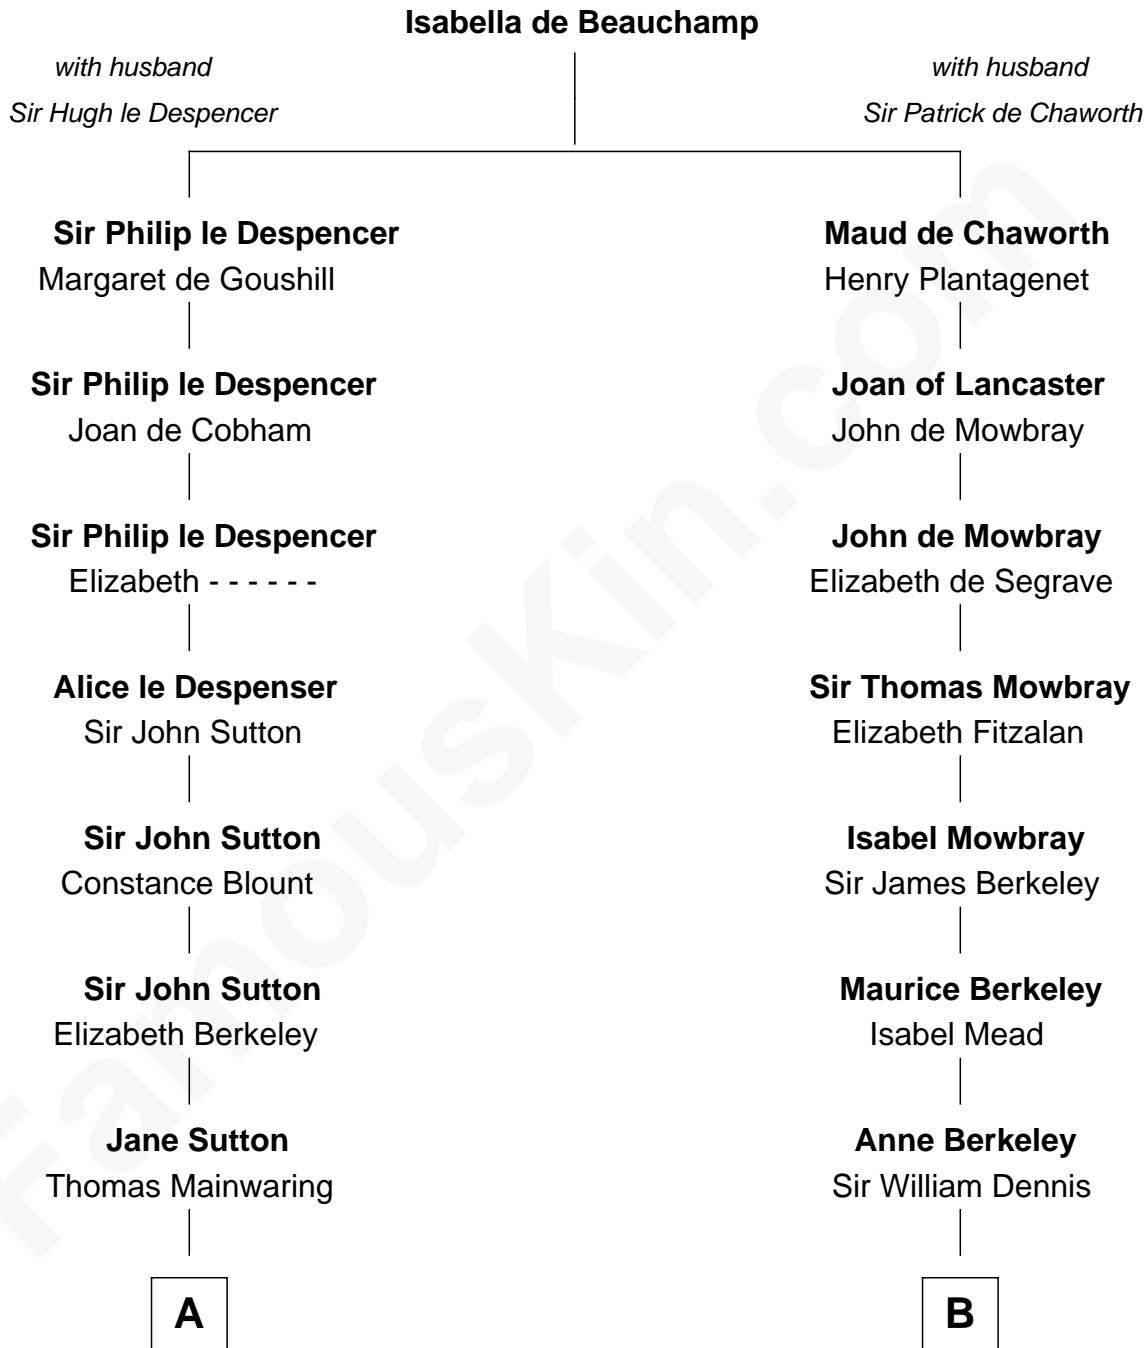

FamousKin.com
Relationship Chart of
Elizabeth Montgomery
TV Actress - "Bewitched"

16th cousin 5 times removed of

Samuel Prescott

Completed Paul Revere's Midnight Ride

C

—
Nathan Barney

Hannah Carey

—
Nathan Barney

Mary A. Deverell

—
Mary Weed Barney

Henry Montgomery

—
Henry Montgomery

Elizabeth Bryan Allen

—
Elizabeth Montgomery

TV Actress - "Bewitched"

FamousKin.com