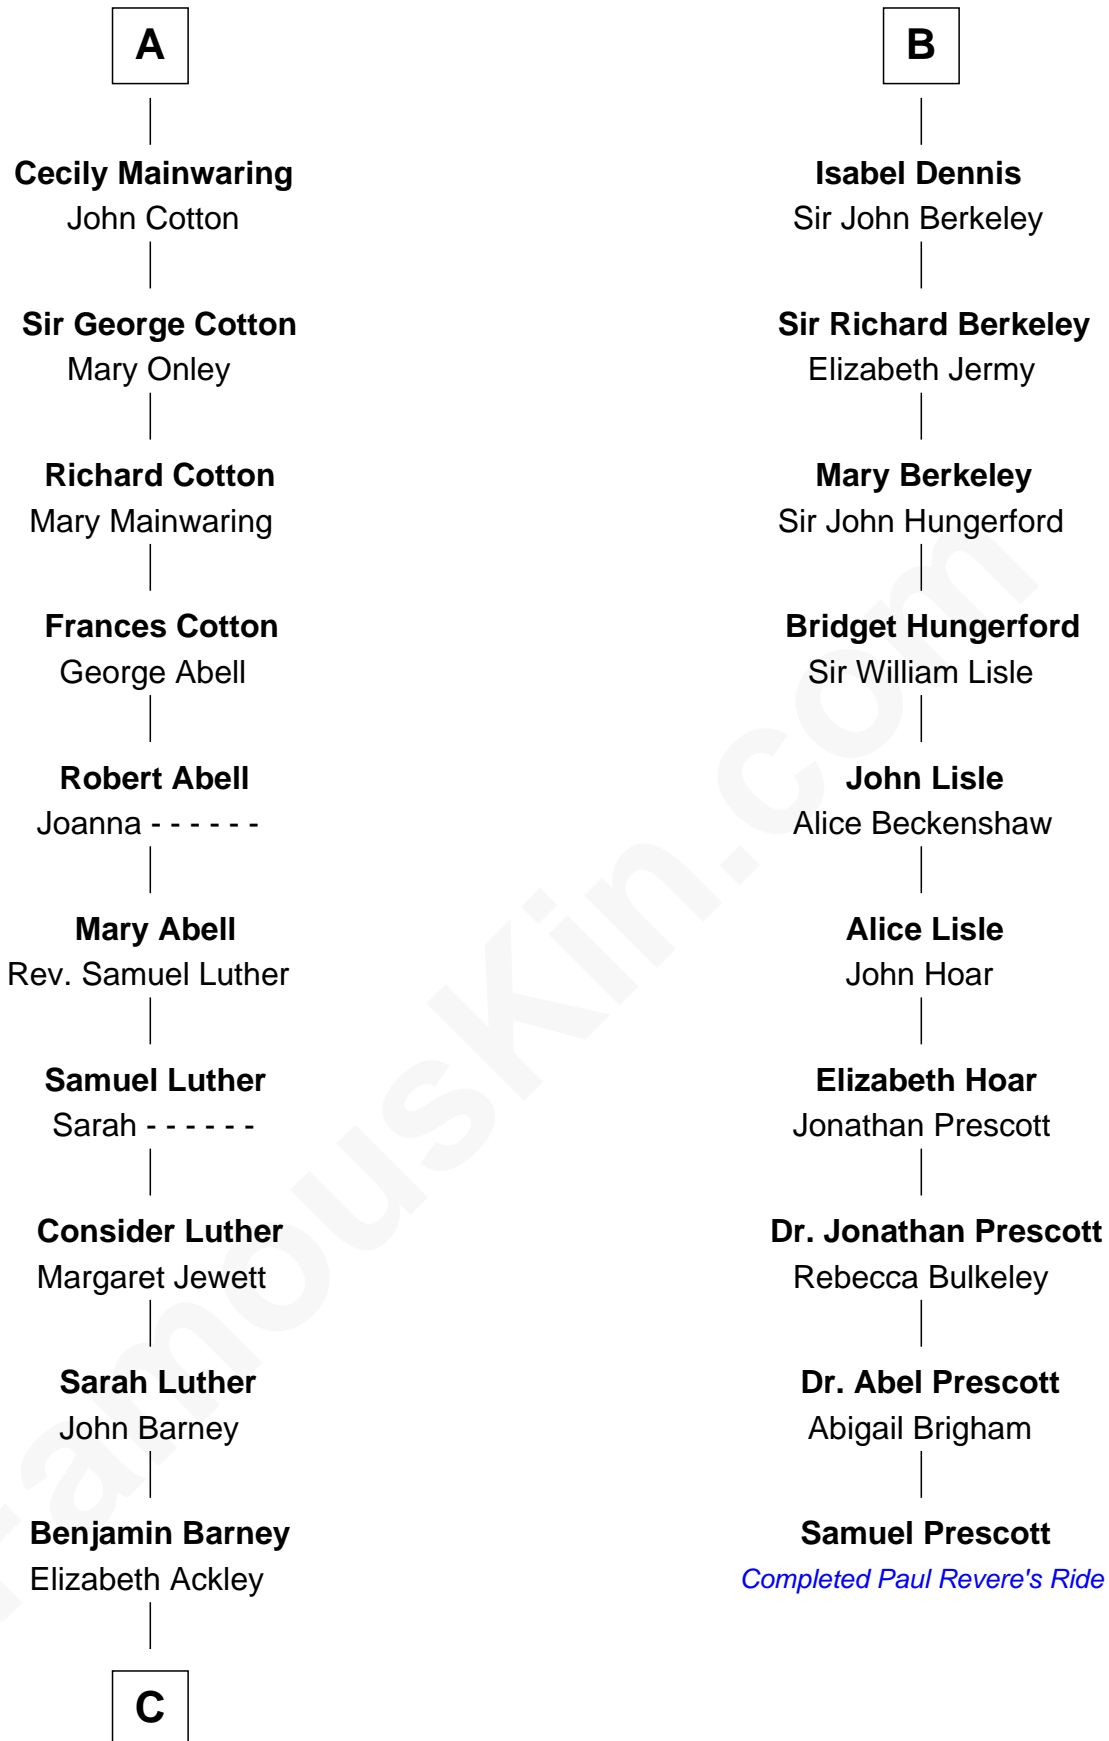

FamousKin.com
Relationship Chart of
Elizabeth Montgomery
TV Actress - "Bewitched"

16th cousin 5 times removed of

Samuel Prescott

Completed Paul Revere's Midnight Ride

C

—
Nathan Barney

Hannah Carey

—
Nathan Barney

Mary A. Deverell

—
Mary Weed Barney

Henry Montgomery

—
Henry Montgomery

Elizabeth Bryan Allen

—
Elizabeth Montgomery

TV Actress - "Bewitched"

FamousKin.com