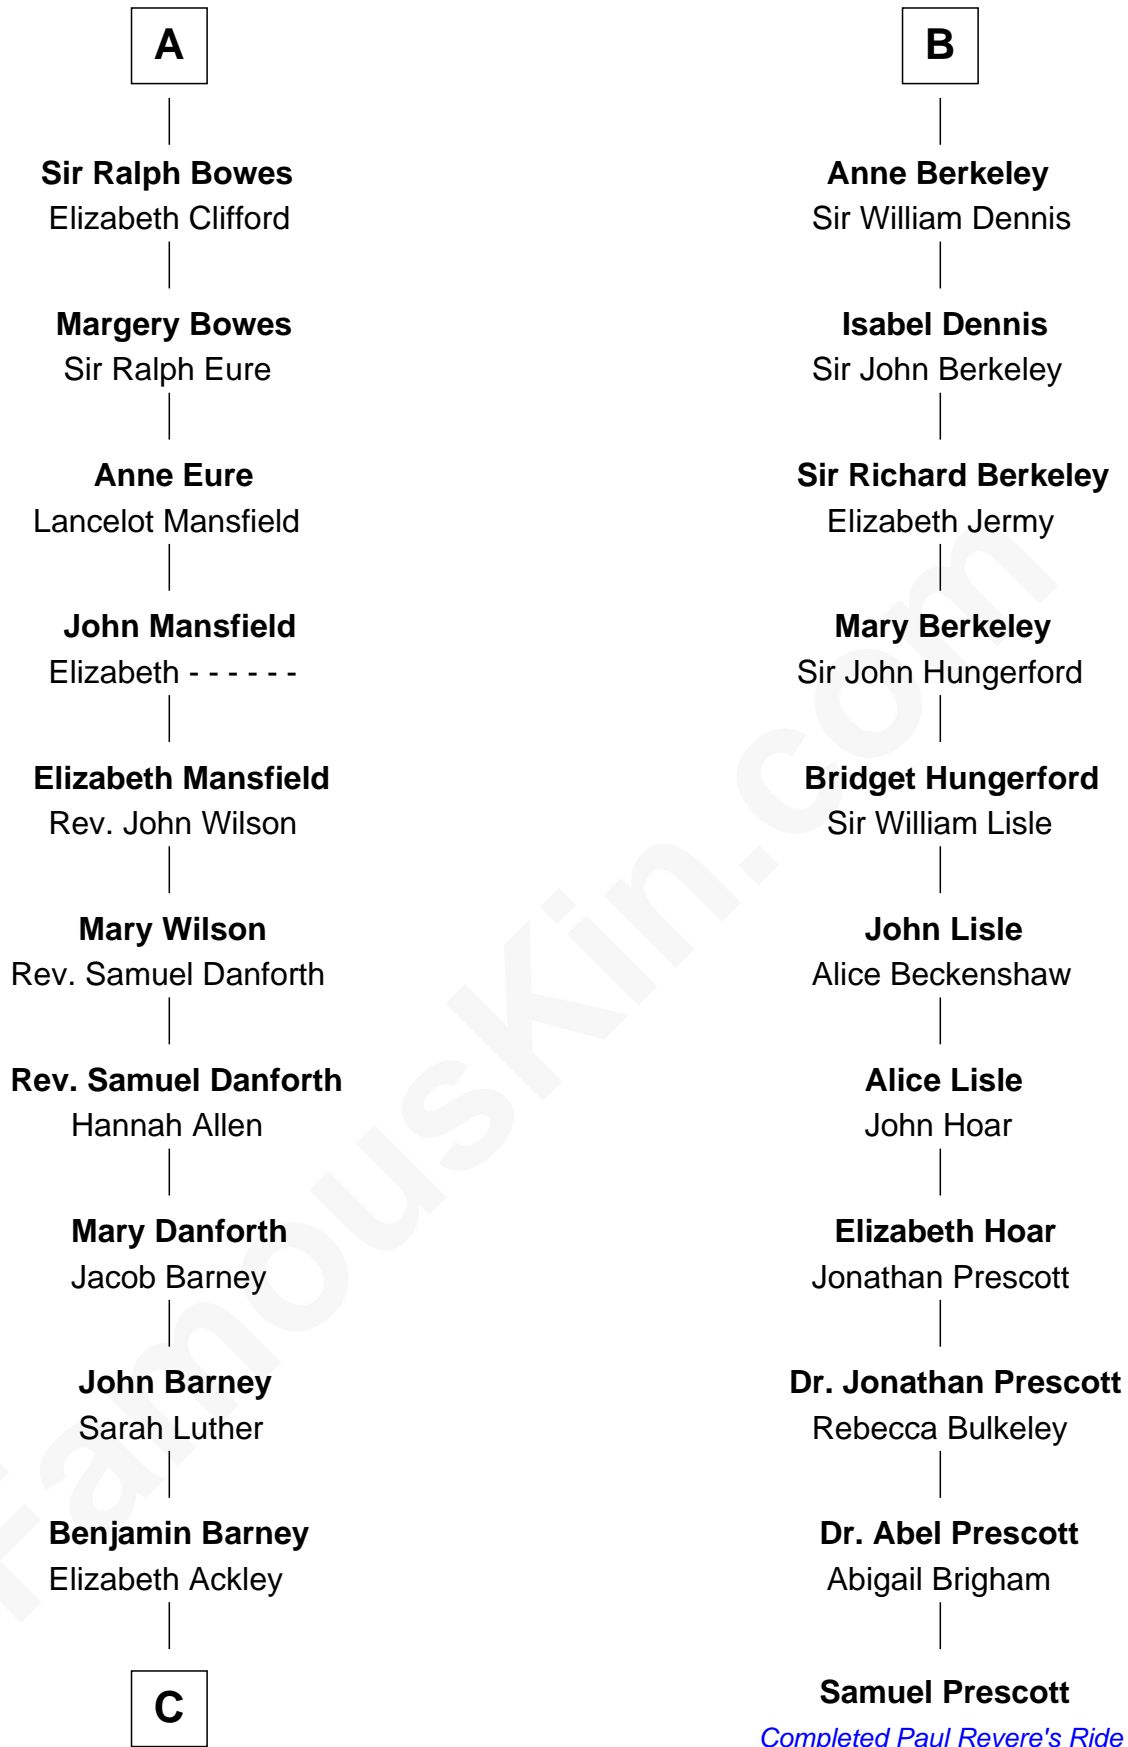

FamousKin.com
Relationship Chart of
Elizabeth Montgomery
 TV Actress - "Bewitched"

17th cousin 4 times removed of

Samuel Prescott

Completed Paul Revere's Midnight Ride

C

—
Nathan Barney

Hannah Carey

—
Nathan Barney

Mary A. Deverell

—
Mary Weed Barney

Henry Montgomery

—
Henry Montgomery

Elizabeth Bryan Allen

—
Elizabeth Montgomery

TV Actress - "Bewitched"

FamousKin.com