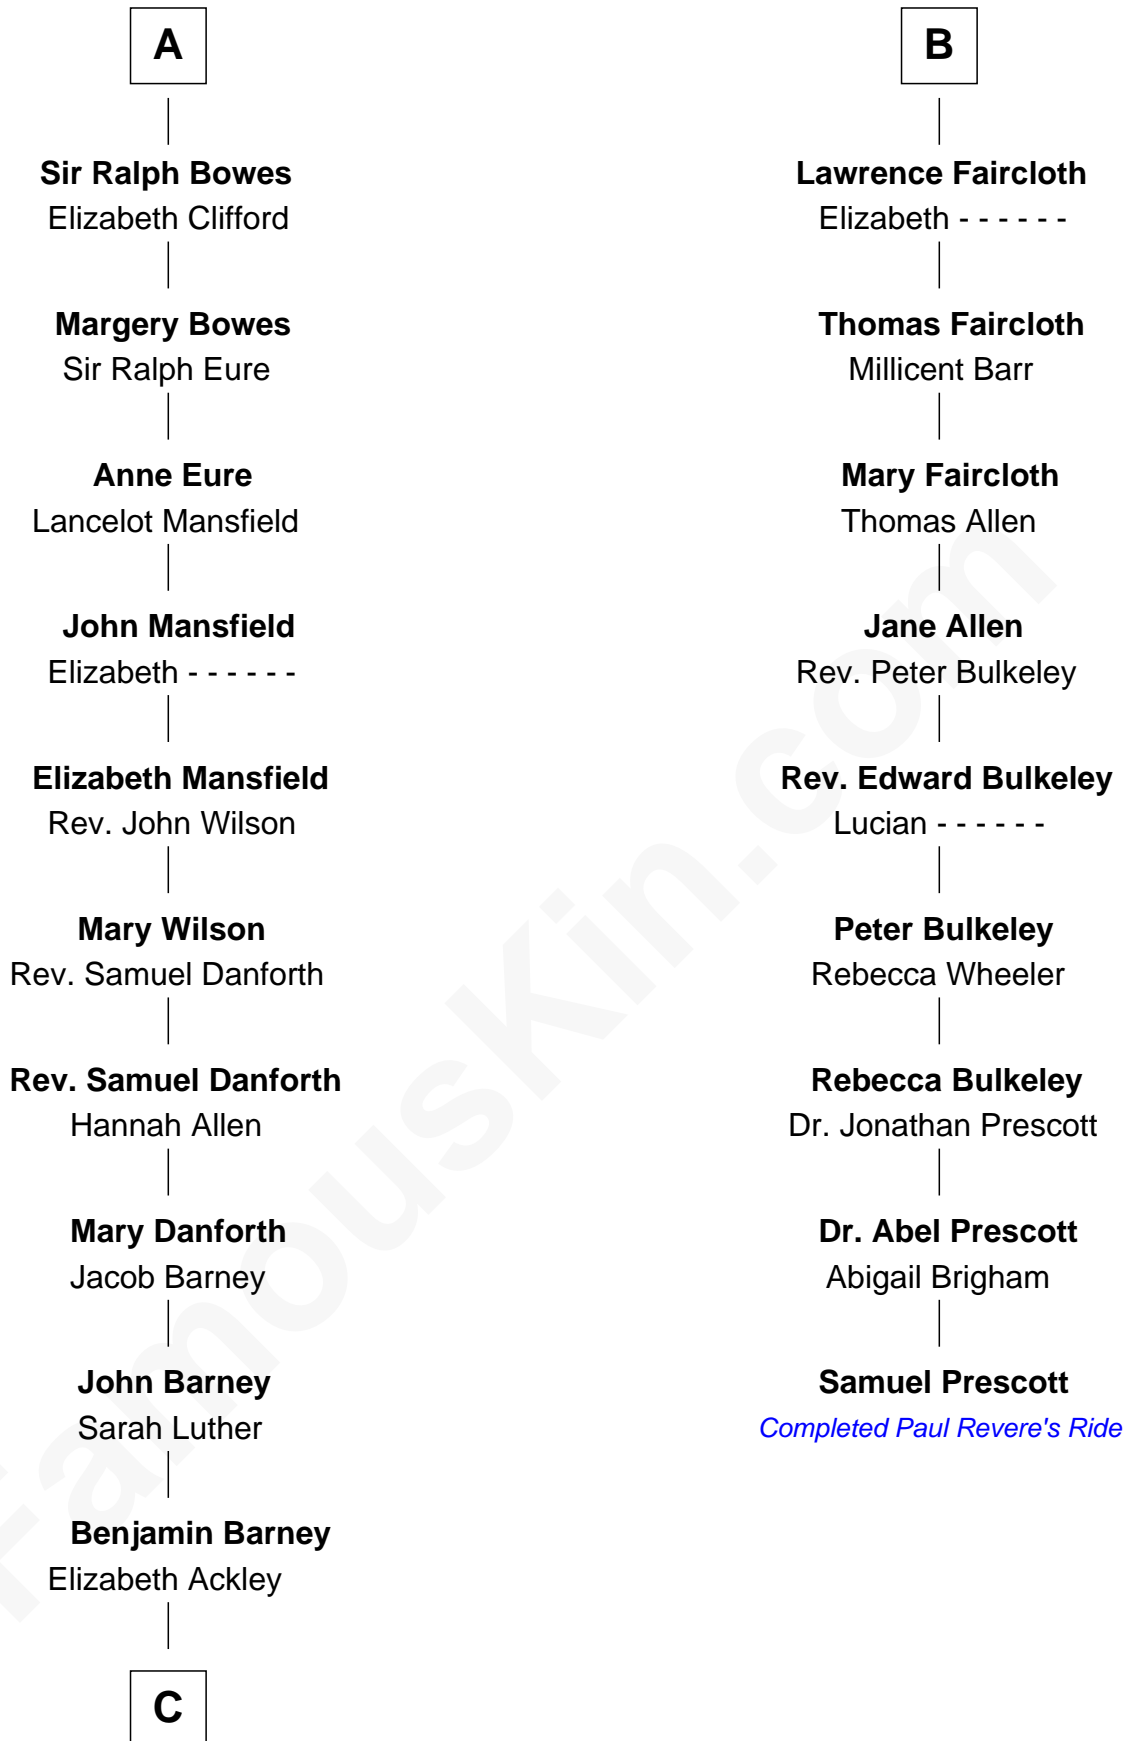

**FamousKin.com**  
**Relationship Chart of**  
**Elizabeth Montgomery**  
 TV Actress - "Bewitched"

15th cousin 6 times removed of

**Samuel Prescott**

*Completed Paul Revere's Midnight Ride*

**C**

—  
**Nathan Barney**

Hannah Carey

—  
**Nathan Barney**

Mary A. Deverell

—  
**Mary Weed Barney**

Henry Montgomery

—  
**Henry Montgomery**

Elizabeth Bryan Allen

—  
**Elizabeth Montgomery**

*TV Actress - "Bewitched"*

FamousKin.com