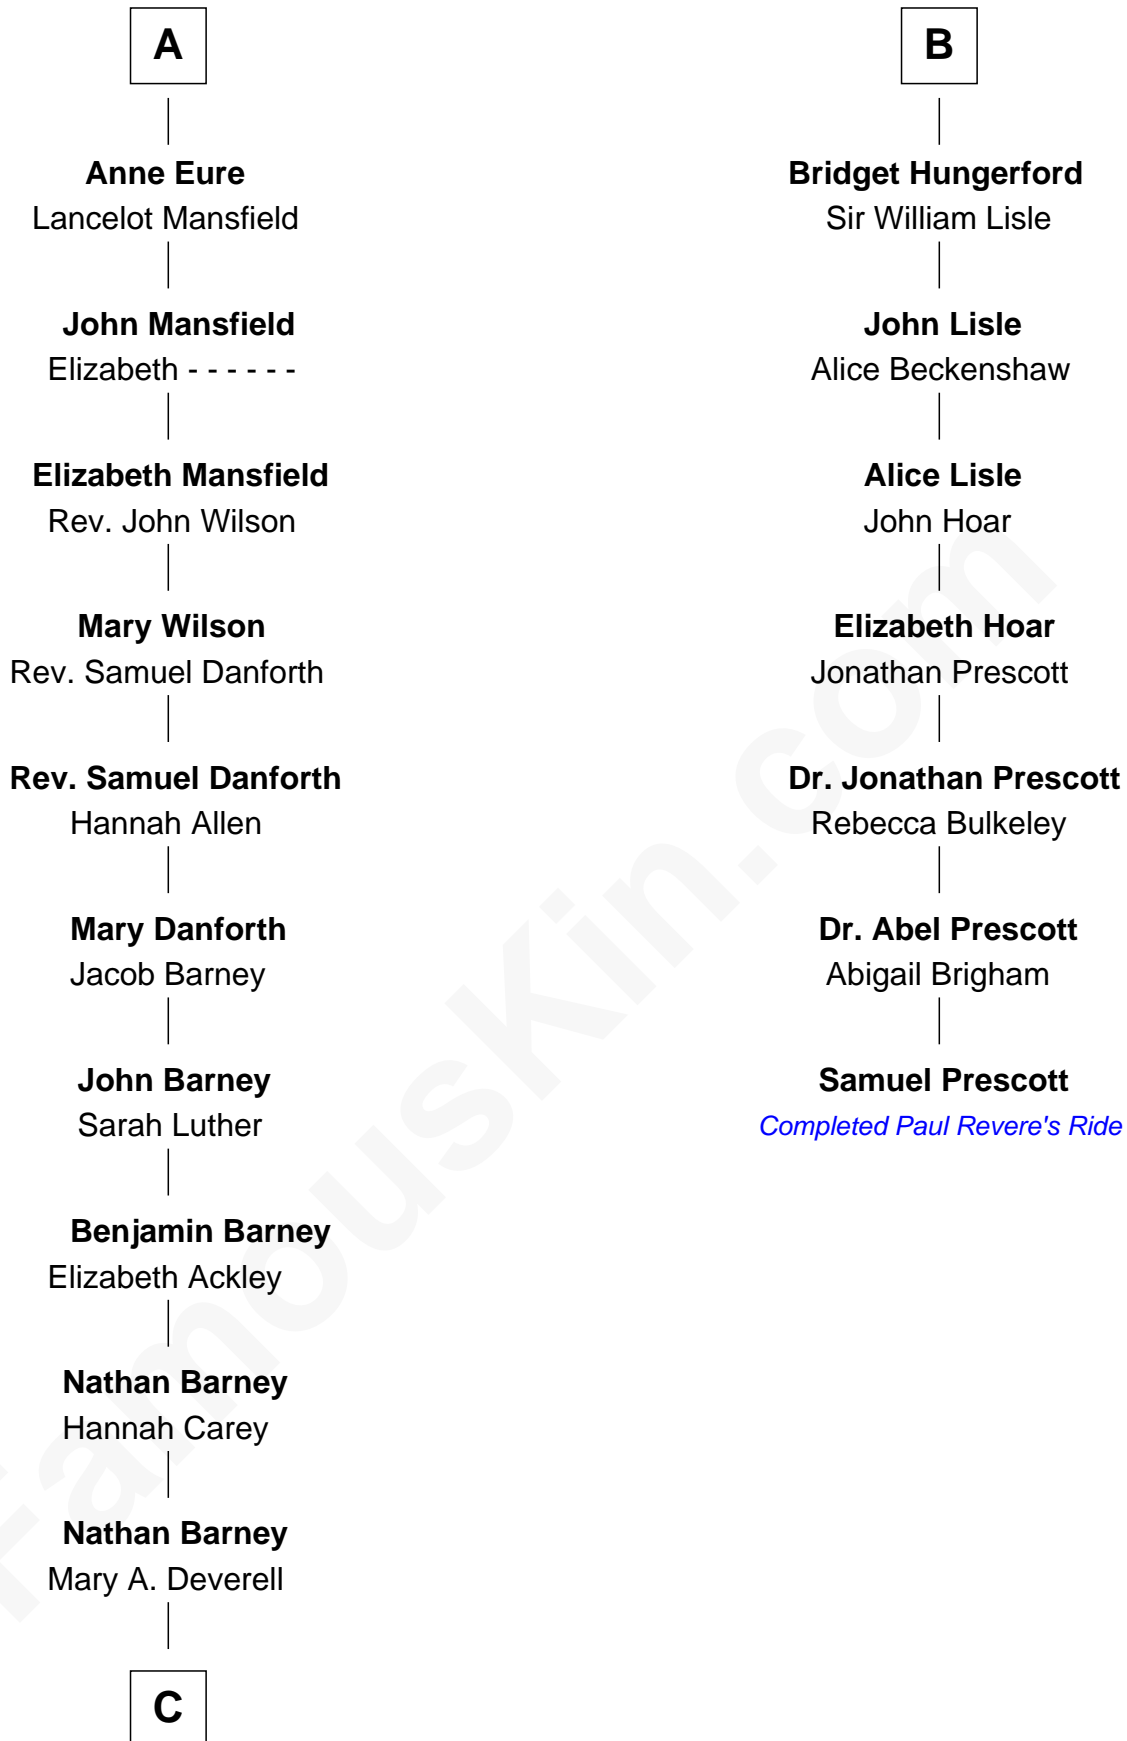

**FamousKin.com**  
**Relationship Chart of**  
**Elizabeth Montgomery**  
 TV Actress - "Bewitched"

13th cousin 6 times removed of

**Samuel Prescott**

*Completed Paul Revere's Midnight Ride*

**C**

—  
**Mary Weed Barney**

Henry Montgomery

—  
**Henry Montgomery**

Elizabeth Bryan Allen

—  
**Elizabeth Montgomery**

*TV Actress - "Bewitched"*

FamousKin.com