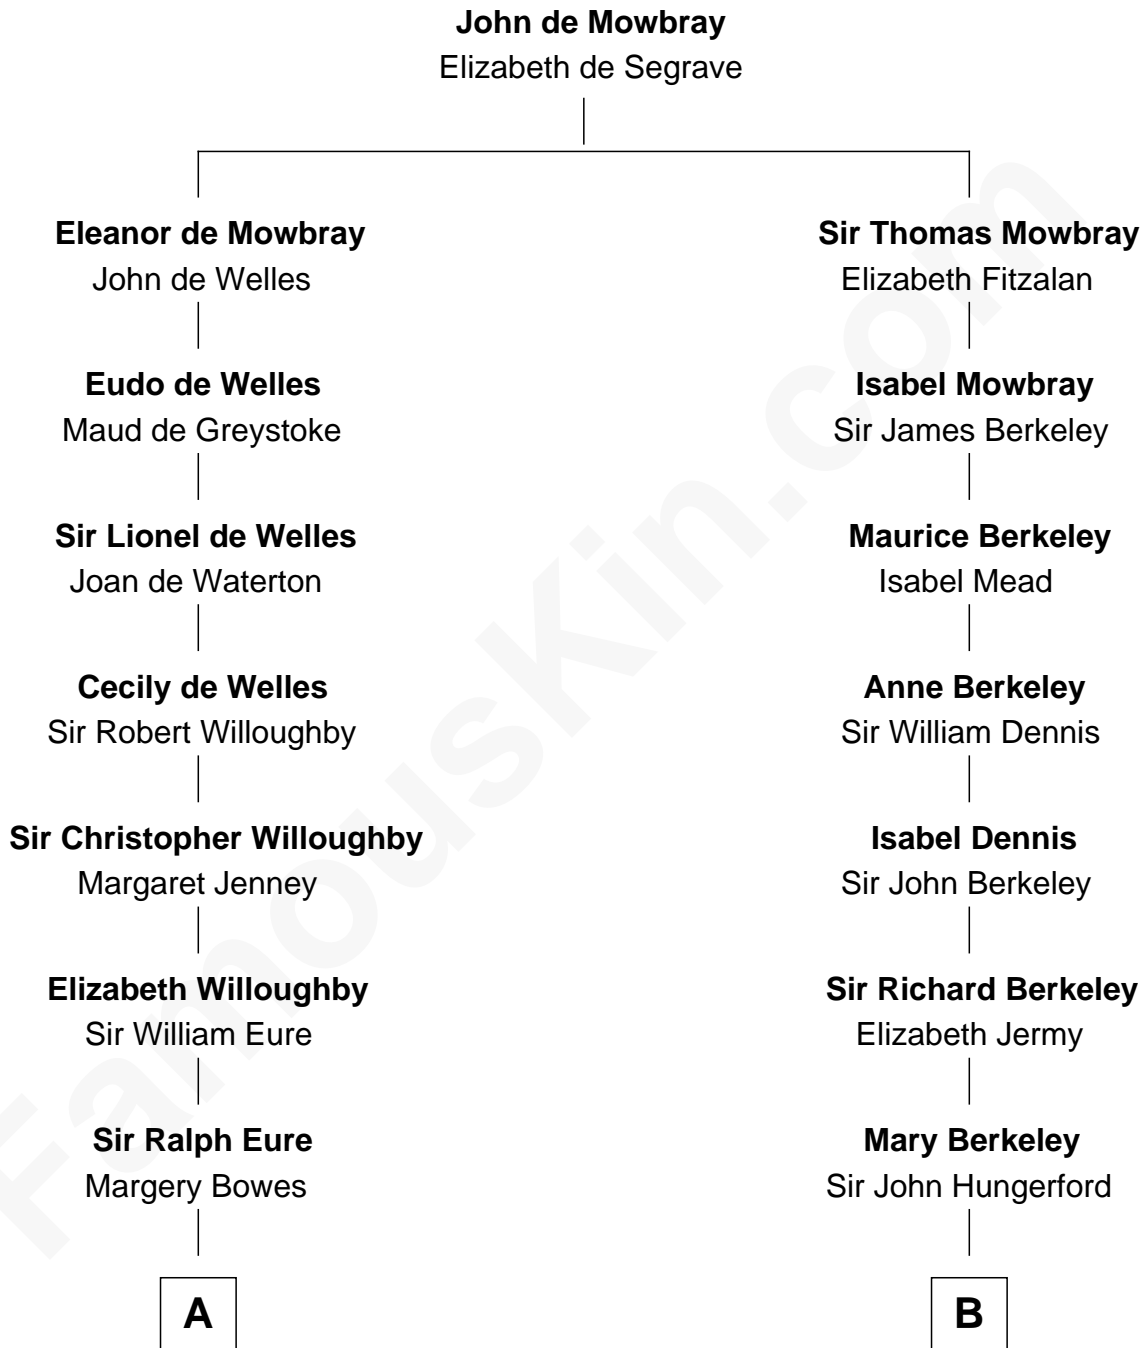

**FamousKin.com**  
**Relationship Chart of**  
**Elizabeth Montgomery**  
 TV Actress - "Bewitched"

13th cousin 6 times removed of

**Samuel Prescott**

*Completed Paul Revere's Midnight Ride*

**C**

—  
**Mary Weed Barney**

Henry Montgomery

—  
**Henry Montgomery**

Elizabeth Bryan Allen

—  
**Elizabeth Montgomery**

*TV Actress - "Bewitched"*

FamousKin.com