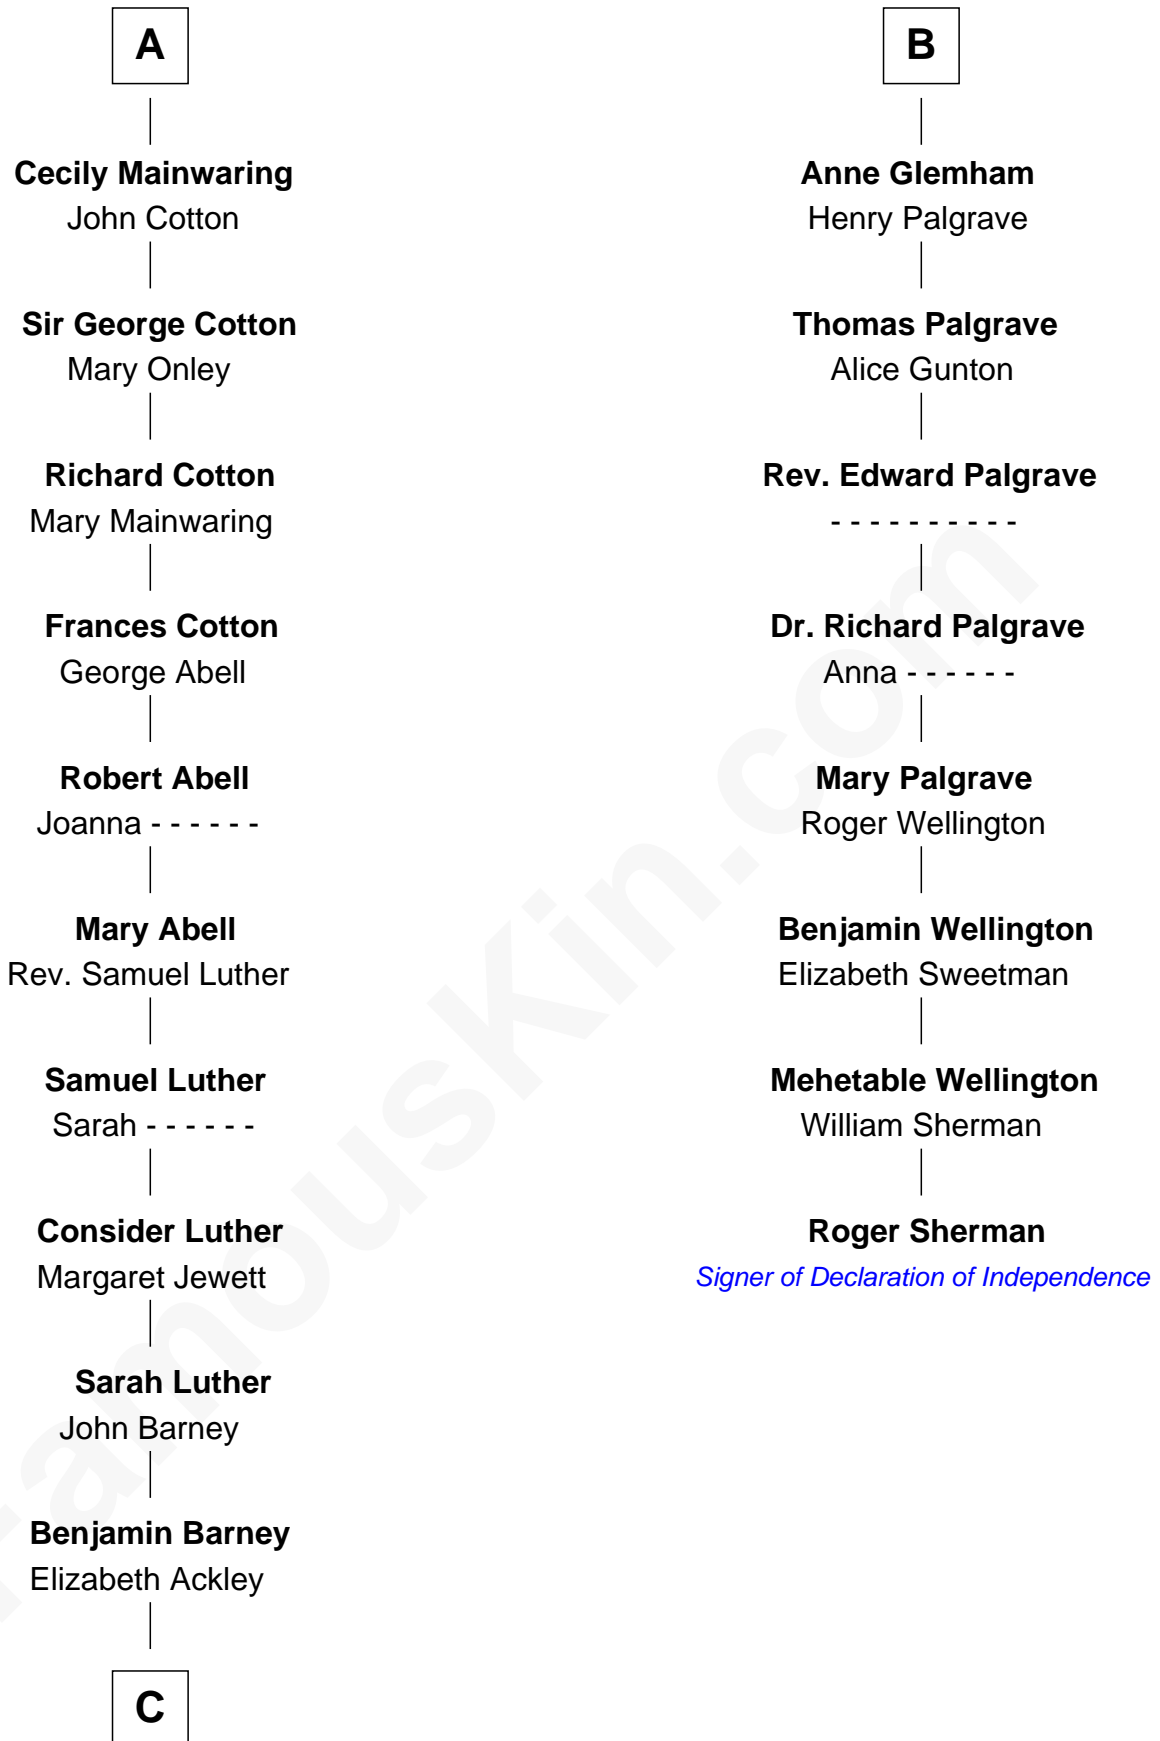

FamousKin.com
Relationship Chart of
Elizabeth Montgomery
TV Actress - "Bewitched"

14th cousin 7 times removed of

Roger Sherman
Signer of the Declaration of Independence

C

—
Nathan Barney

Hannah Carey

—
Nathan Barney

Mary A. Deverell

—
Mary Weed Barney

Henry Montgomery

—
Henry Montgomery

Elizabeth Bryan Allen

—
Elizabeth Montgomery

TV Actress - "Bewitched"

FamousKin.com