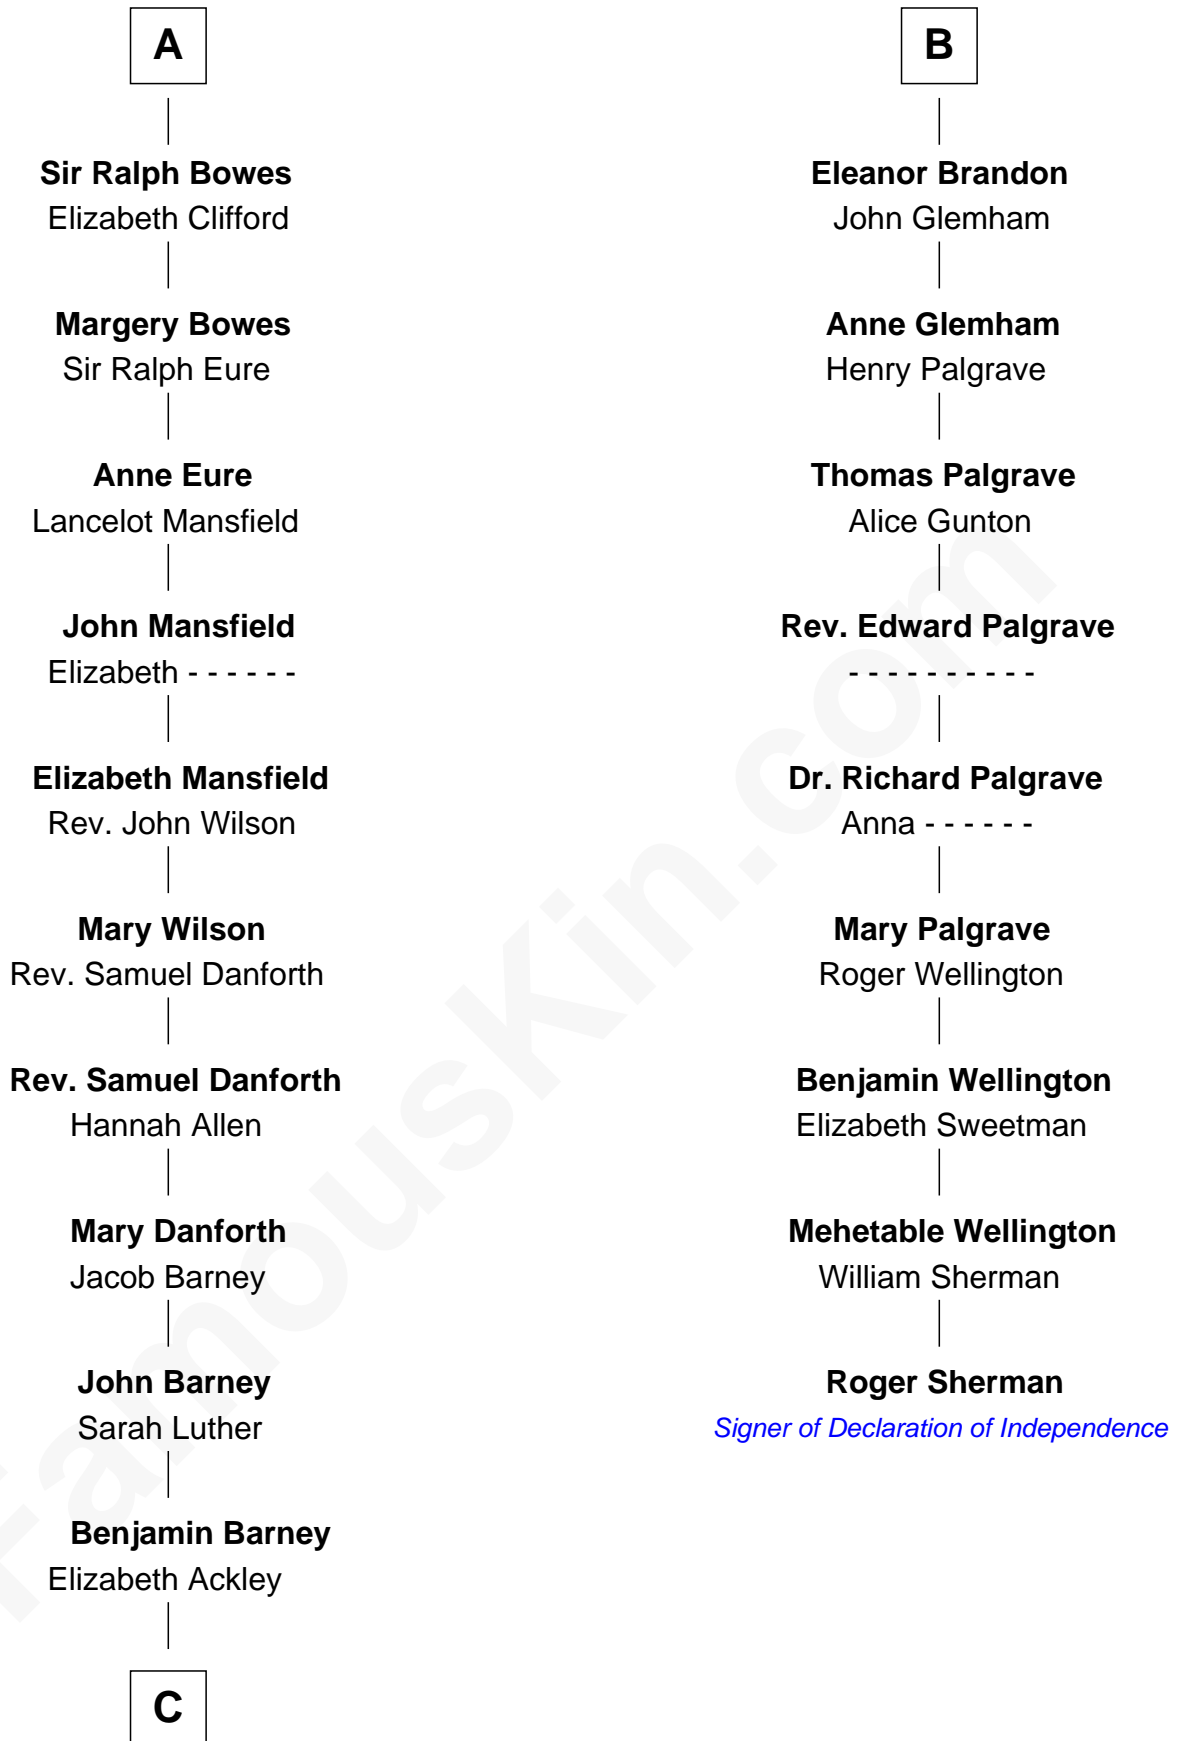

FamousKin.com
Relationship Chart of
Elizabeth Montgomery
 TV Actress - "Bewitched"

15th cousin 6 times removed of

Roger Sherman
 Signer of the Declaration of Independence

C

—
Nathan Barney

Hannah Carey

—
Nathan Barney

Mary A. Deverell

—
Mary Weed Barney

Henry Montgomery

—
Henry Montgomery

Elizabeth Bryan Allen

—
Elizabeth Montgomery

TV Actress - "Bewitched"

FamousKin.com