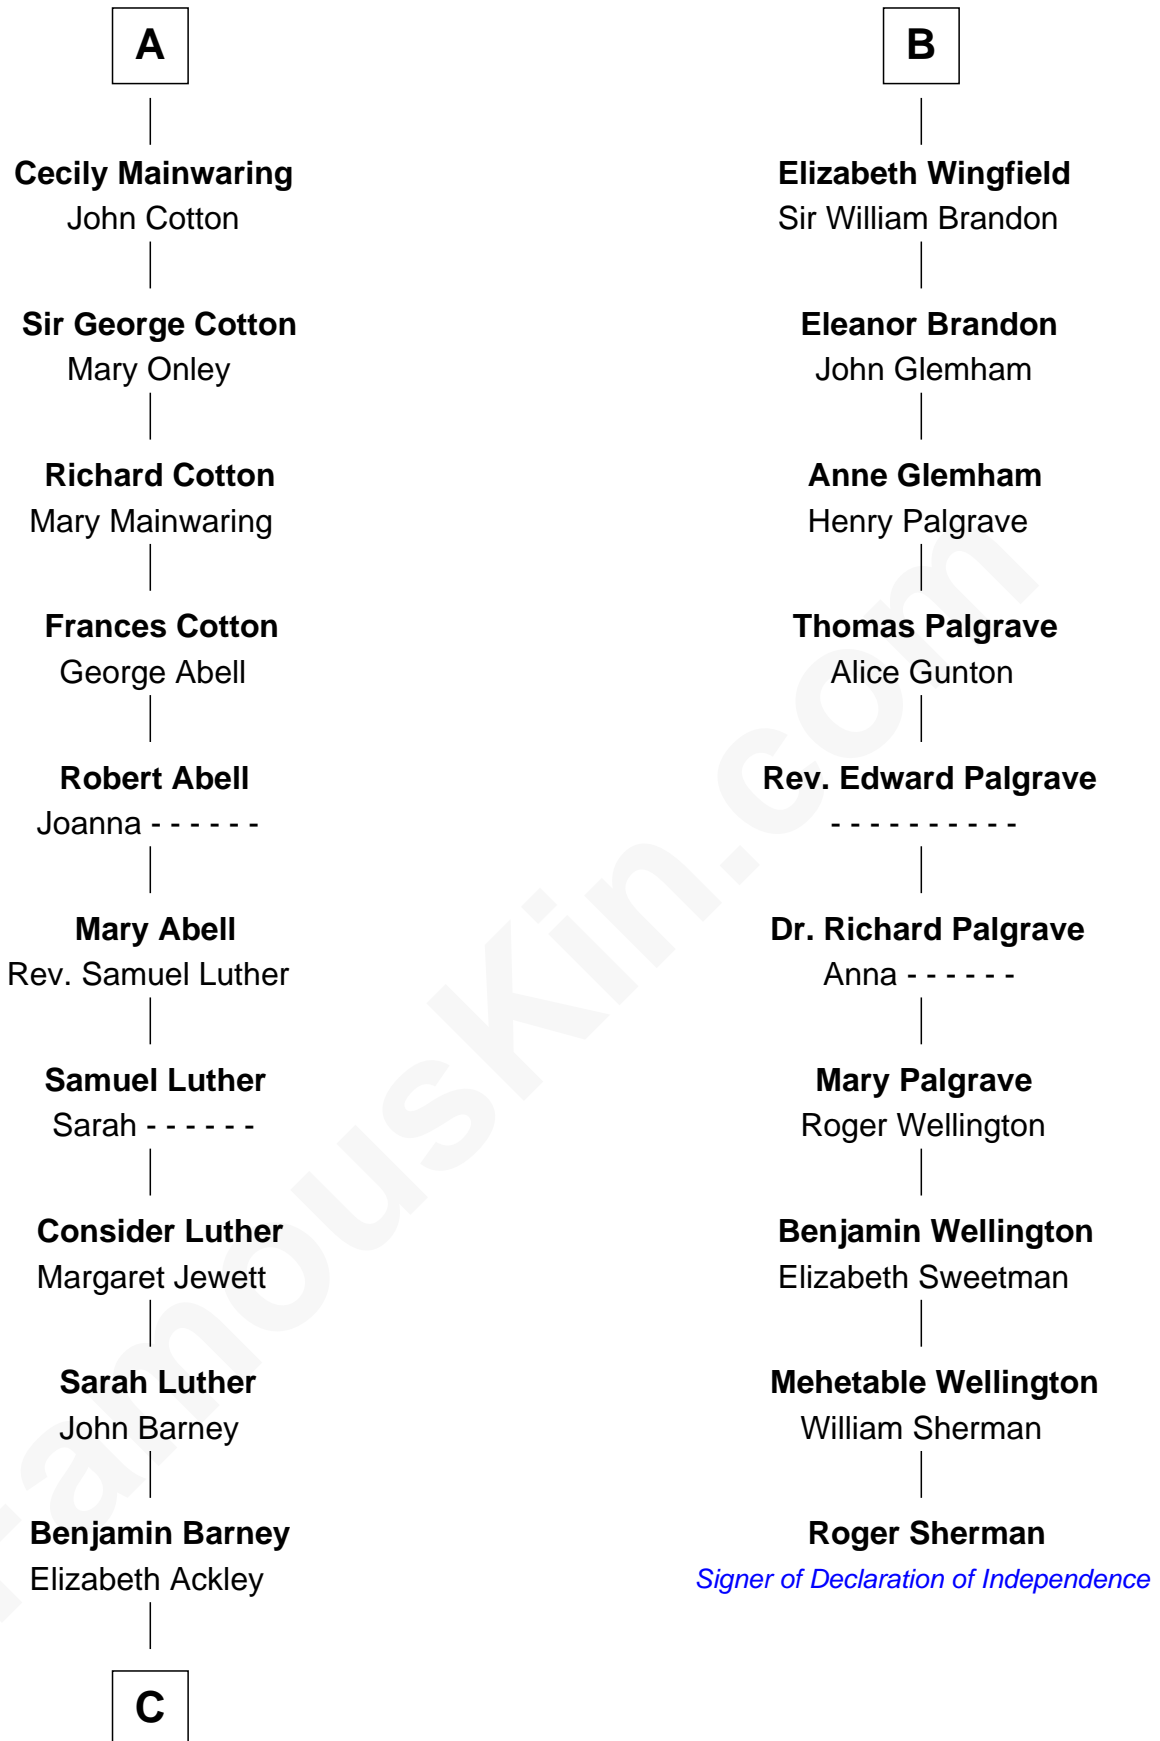

FamousKin.com
Relationship Chart of
Elizabeth Montgomery
 TV Actress - "Bewitched"

16th cousin 5 times removed of

Roger Sherman
 Signer of the Declaration of Independence

C

—
Nathan Barney

Hannah Carey

—
Nathan Barney

Mary A. Deverell

—
Mary Weed Barney

Henry Montgomery

—
Henry Montgomery

Elizabeth Bryan Allen

—
Elizabeth Montgomery

TV Actress - "Bewitched"

FamousKin.com