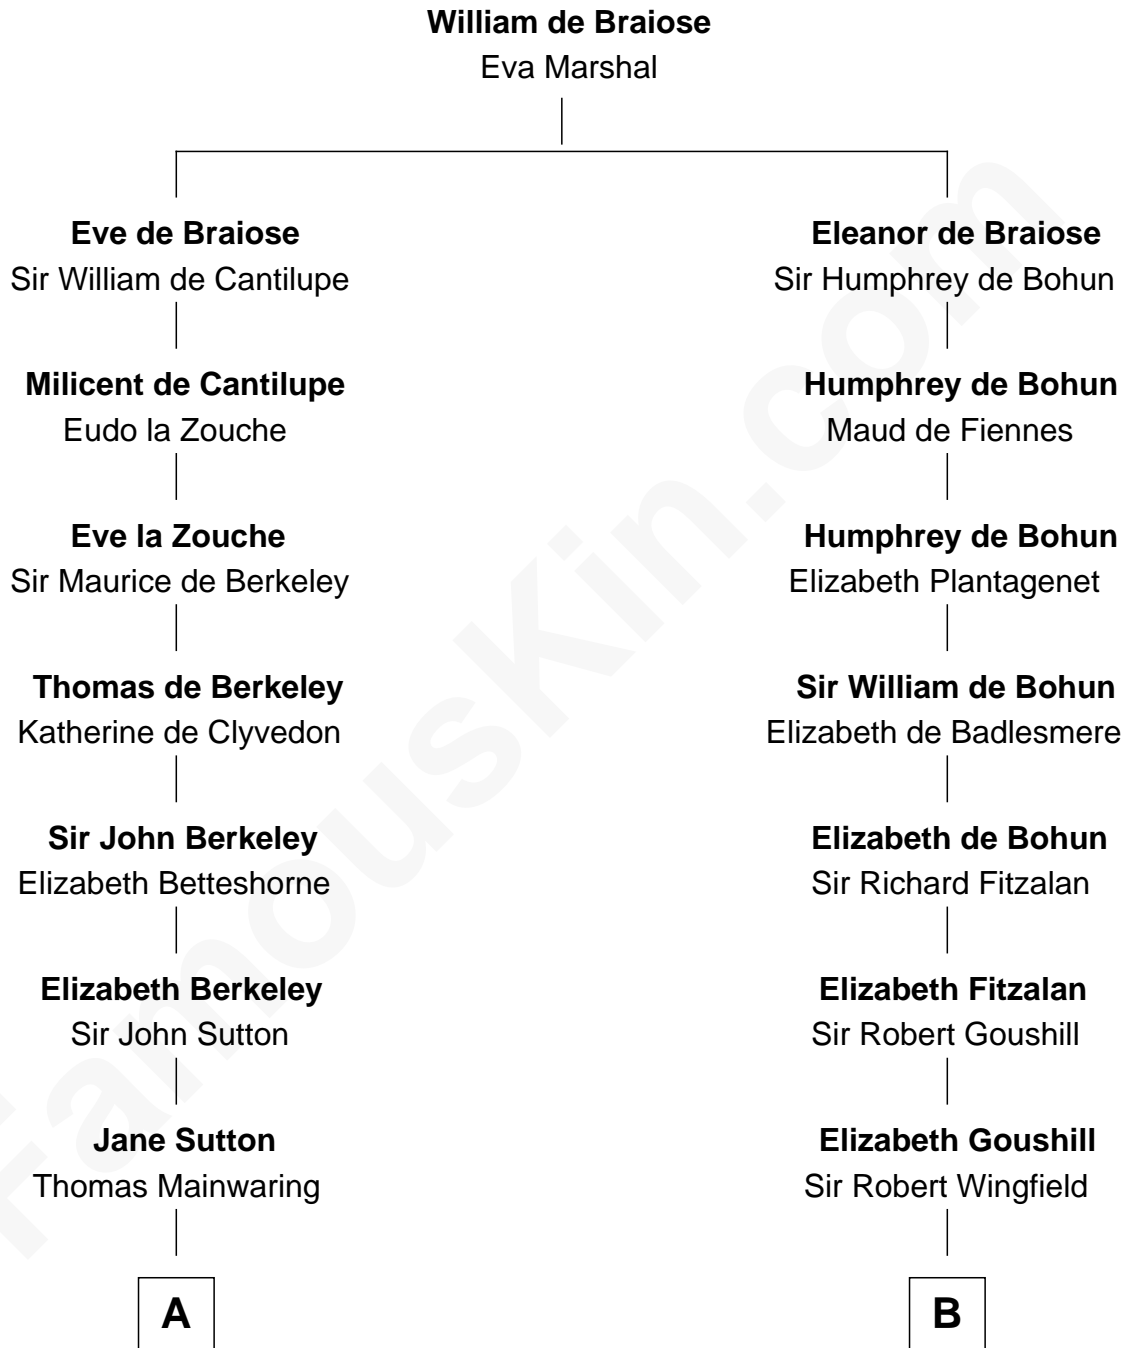

FamousKin.com
Relationship Chart of
Elizabeth Montgomery
 TV Actress - "Bewitched"

16th cousin 5 times removed of

Roger Sherman
 Signer of the Declaration of Independence

C

—
Nathan Barney

Hannah Carey

—
Nathan Barney

Mary A. Deverell

—
Mary Weed Barney

Henry Montgomery

—
Henry Montgomery

Elizabeth Bryan Allen

—
Elizabeth Montgomery

TV Actress - "Bewitched"

FamousKin.com