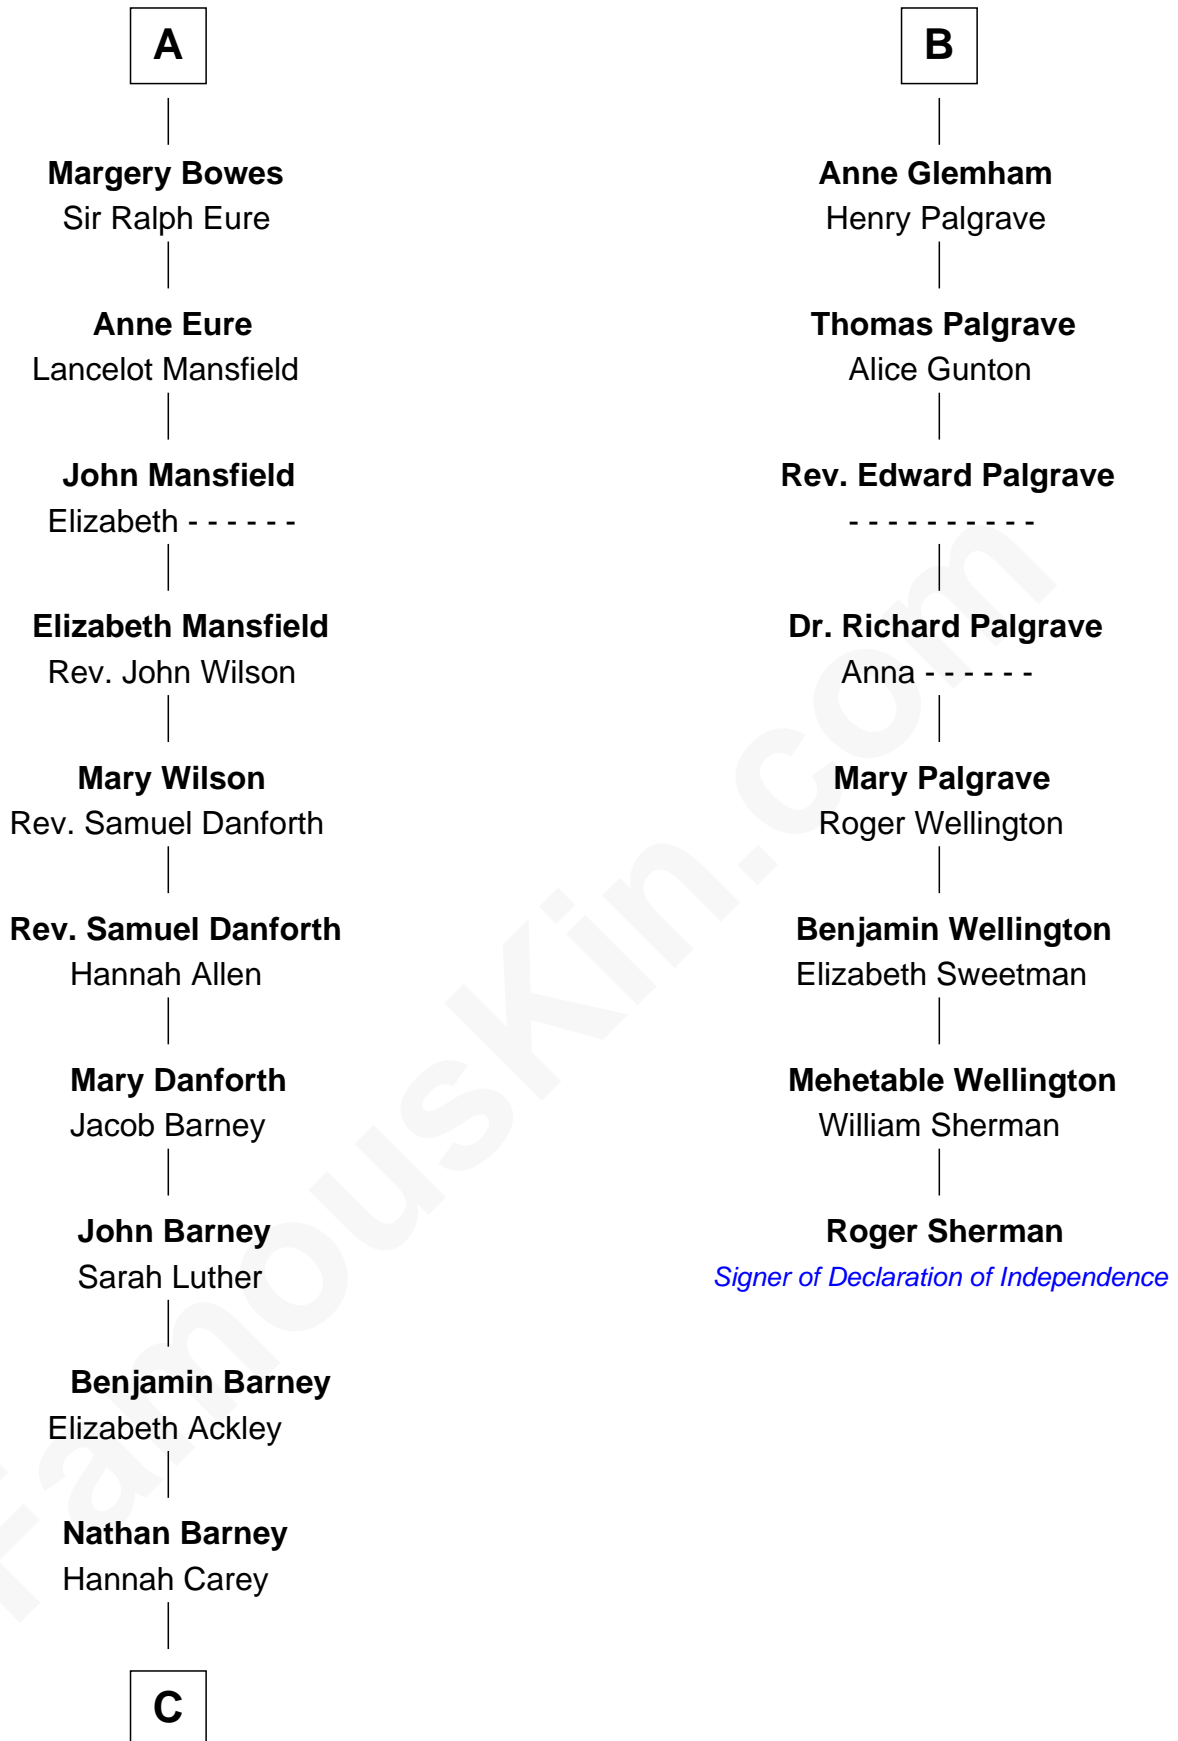

**FamousKin.com**  
**Relationship Chart of**  
**Elizabeth Montgomery**  
*TV Actress - "Bewitched"*

**14th cousin 6 times removed of**

**Roger Sherman**  
*Signer of the Declaration of Independence*

**C**

—  
**Nathan Barney**  
Mary A. Deverell

—  
**Mary Weed Barney**  
Henry Montgomery

—  
**Henry Montgomery**  
Elizabeth Bryan Allen

—  
**Elizabeth Montgomery**  
*TV Actress - "Bewitched"*

FamousKin.com