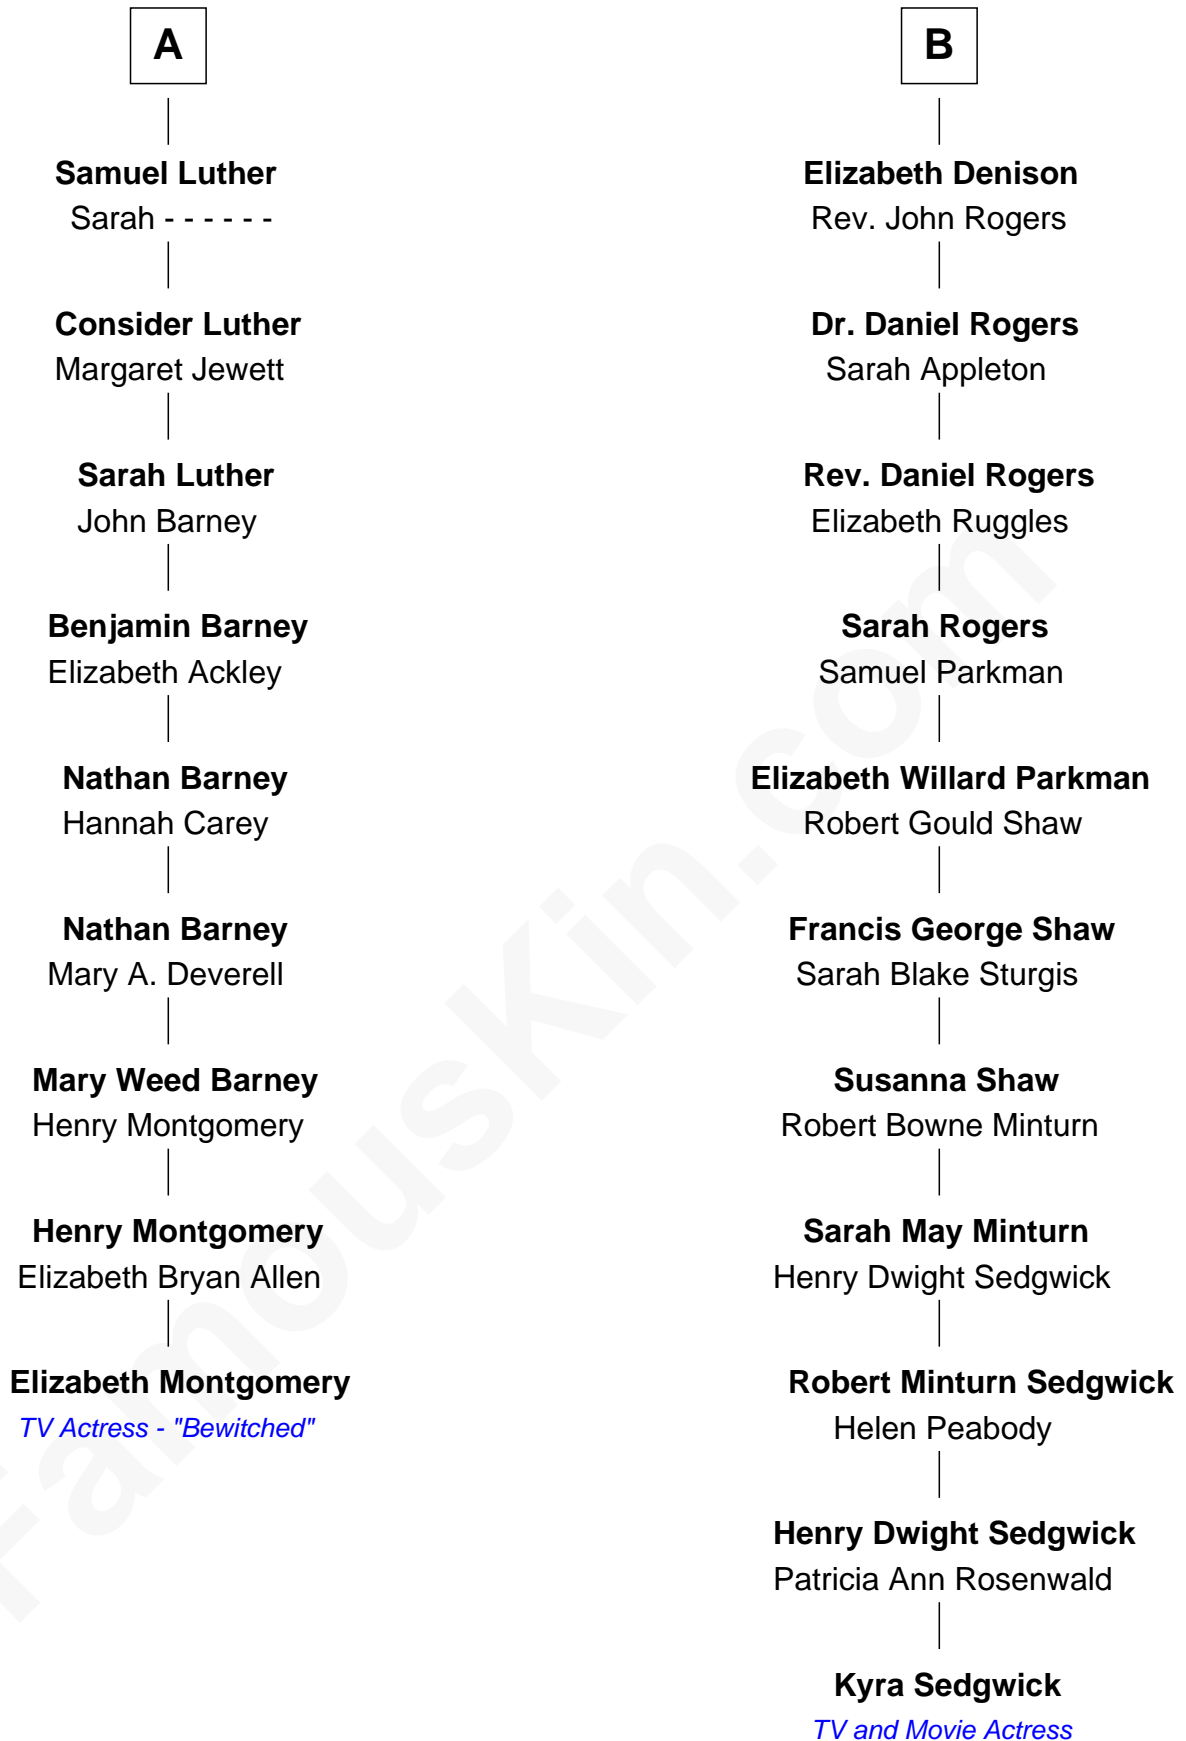

FamousKin.com
Relationship Chart of
Elizabeth Montgomery
TV Actress - "Bewitched"

15th cousin 2 times removed of

Kyra Sedgwick
TV and Movie Actress

Kyra Sedgwick photo by [Angela George](#) (CC BY-SA 3.0)