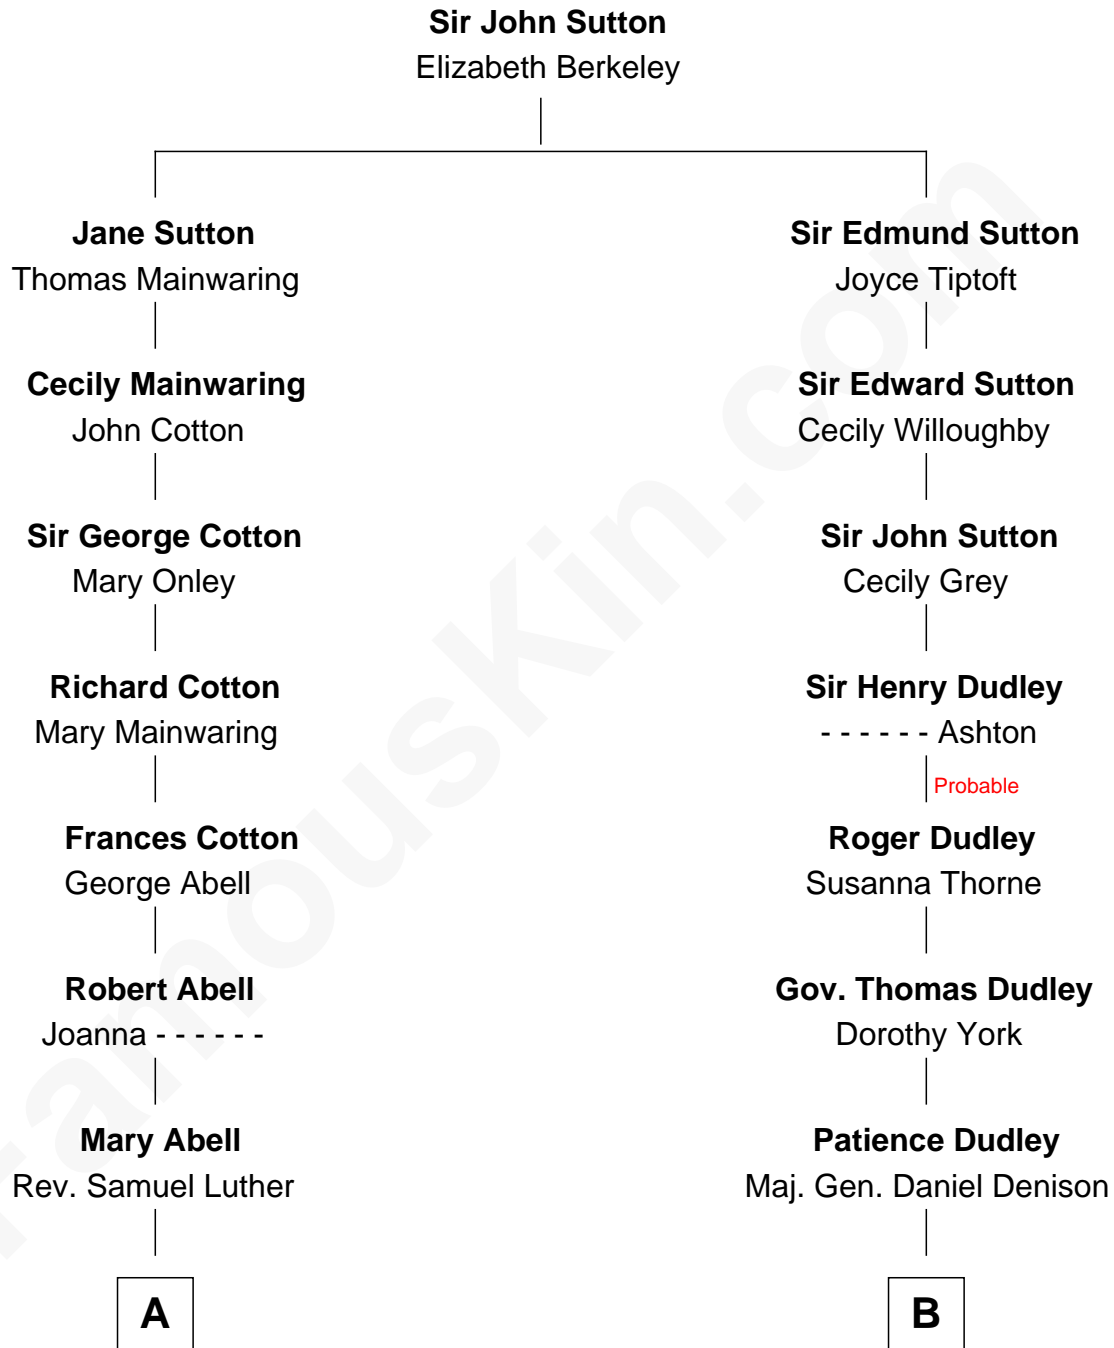

FamousKin.com
Relationship Chart of
Elizabeth Montgomery
TV Actress - "Bewitched"

15th cousin 2 times removed of

Kyra Sedgwick
TV and Movie Actress

Kyra Sedgwick photo by [Angela George](#) (CC BY-SA 3.0)