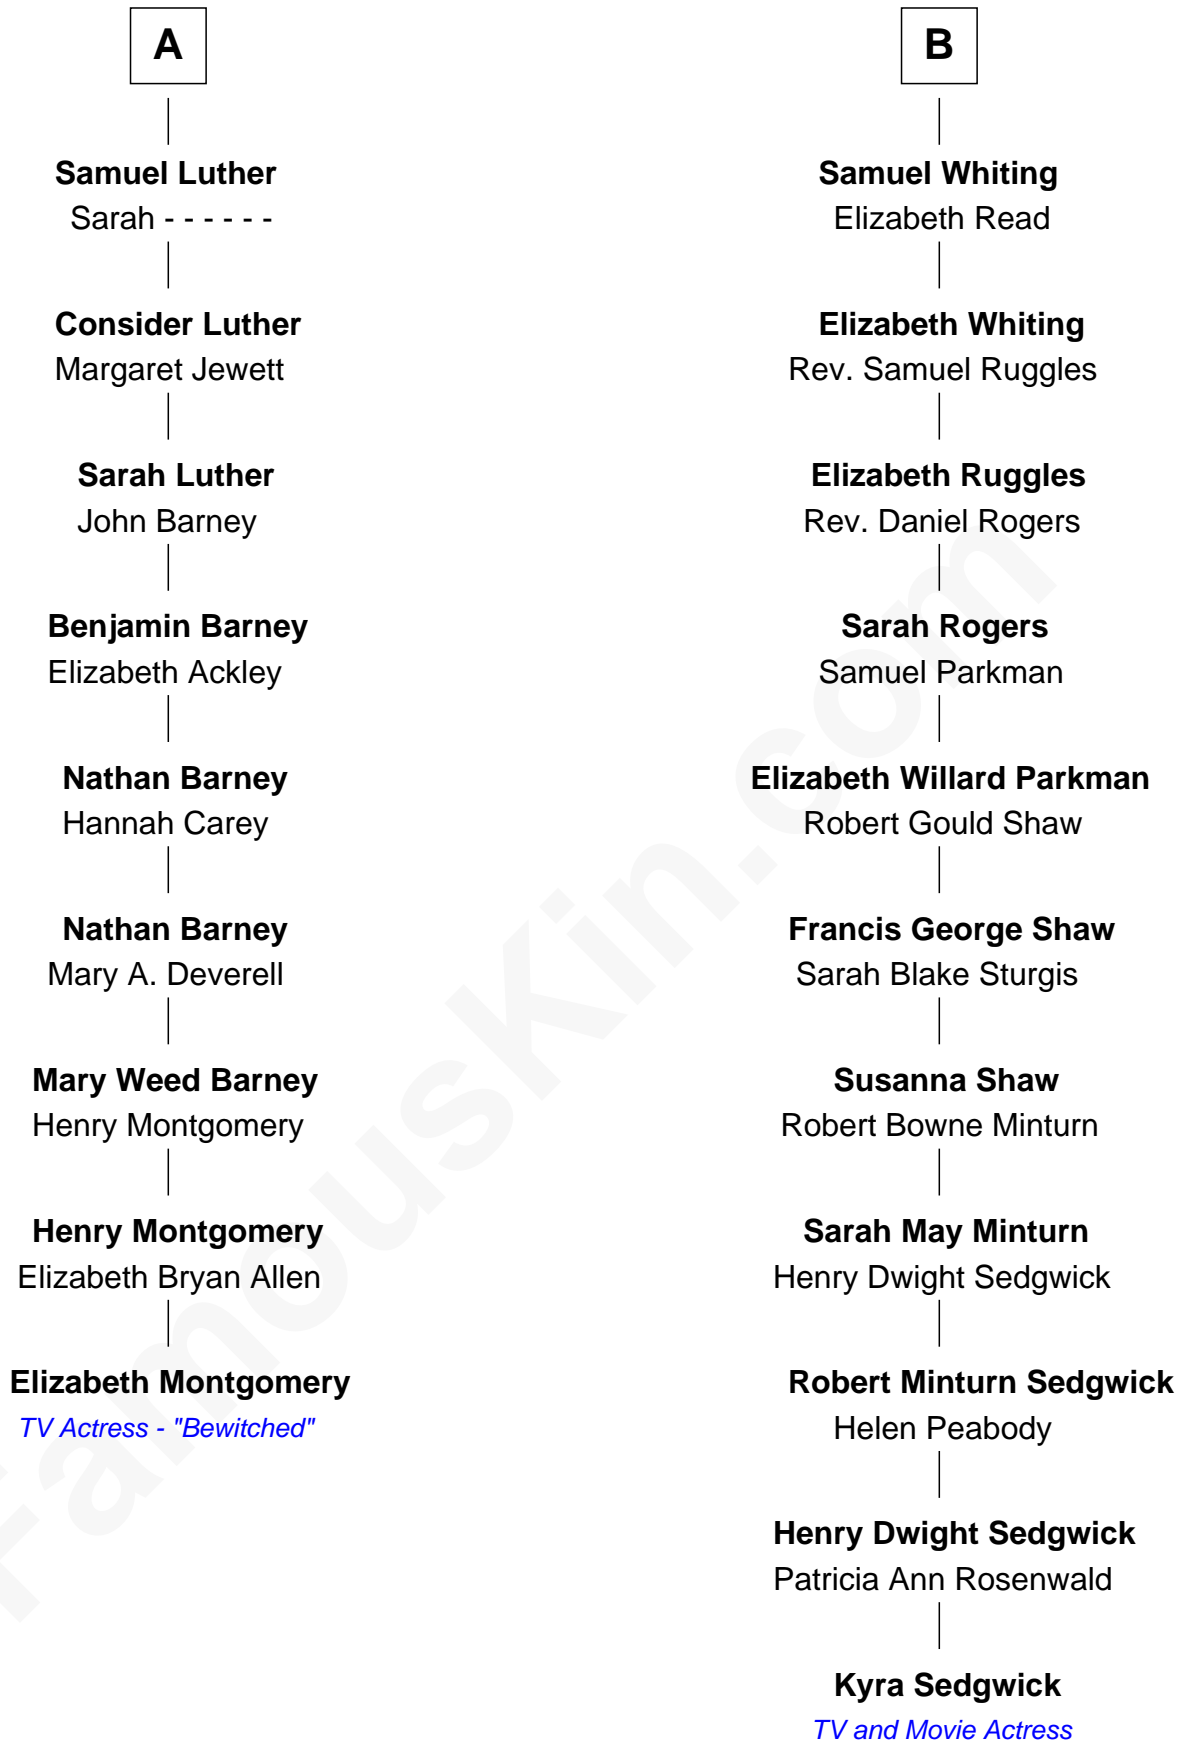

FamousKin.com
Relationship Chart of
Elizabeth Montgomery
TV Actress - "Bewitched"

15th cousin 2 times removed of

Kyra Sedgwick
TV and Movie Actress

Kyra Sedgwick photo by [Angela George](#) (CC BY-SA 3.0)