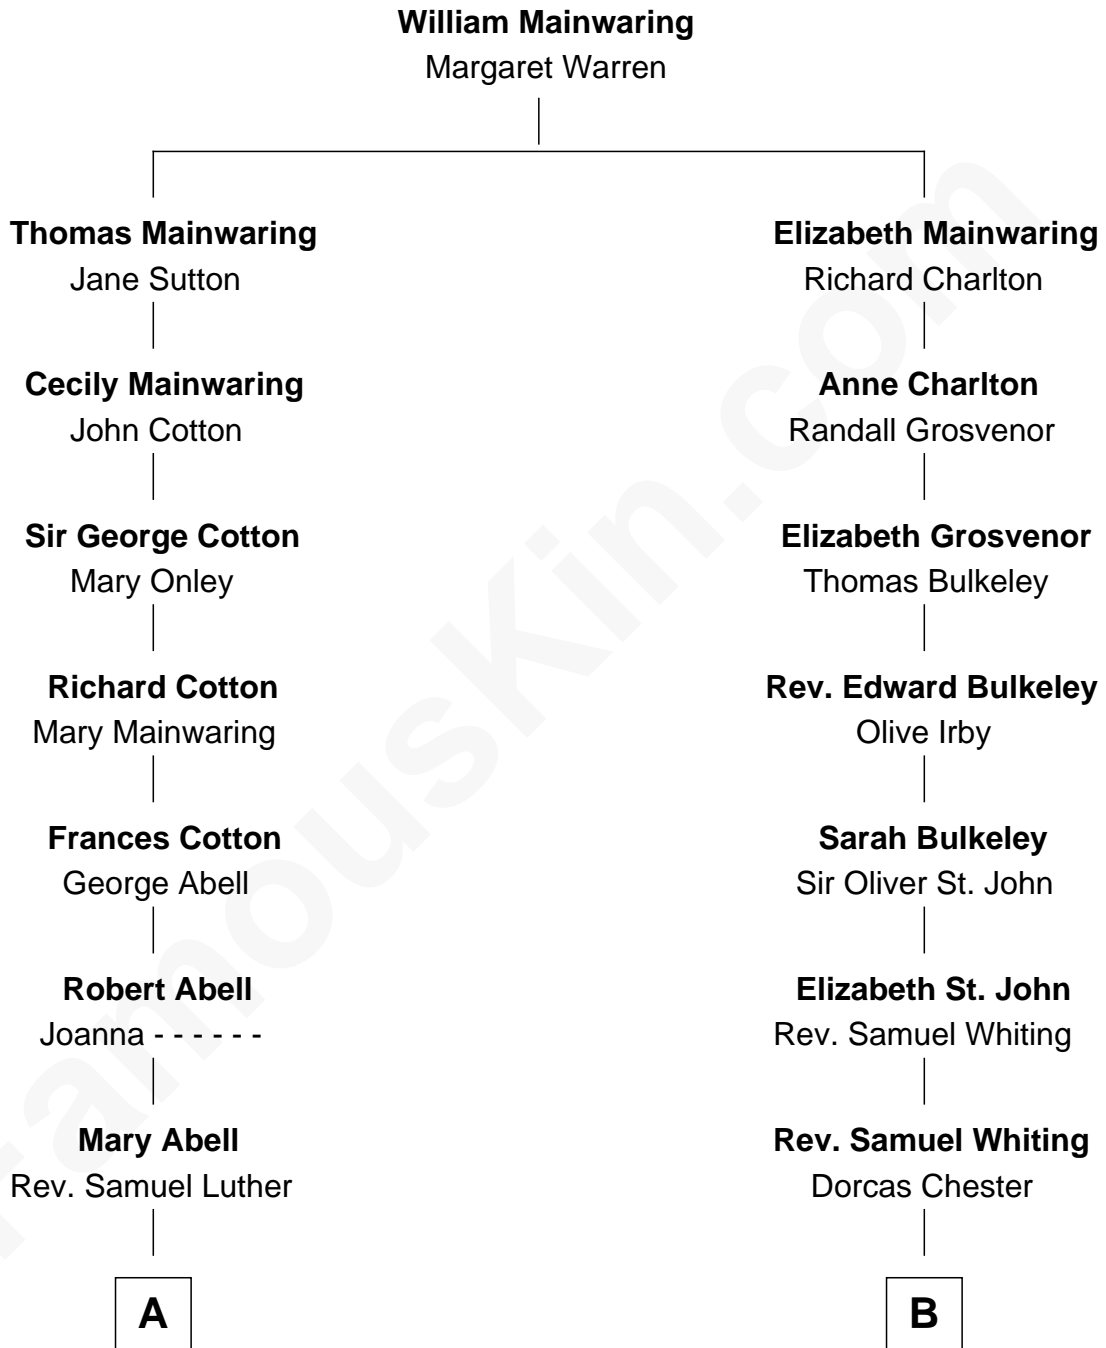

FamousKin.com
Relationship Chart of
Elizabeth Montgomery
TV Actress - "Bewitched"

15th cousin 2 times removed of

Kyra Sedgwick
TV and Movie Actress

Kyra Sedgwick photo by [Angela George](#) (CC BY-SA 3.0)