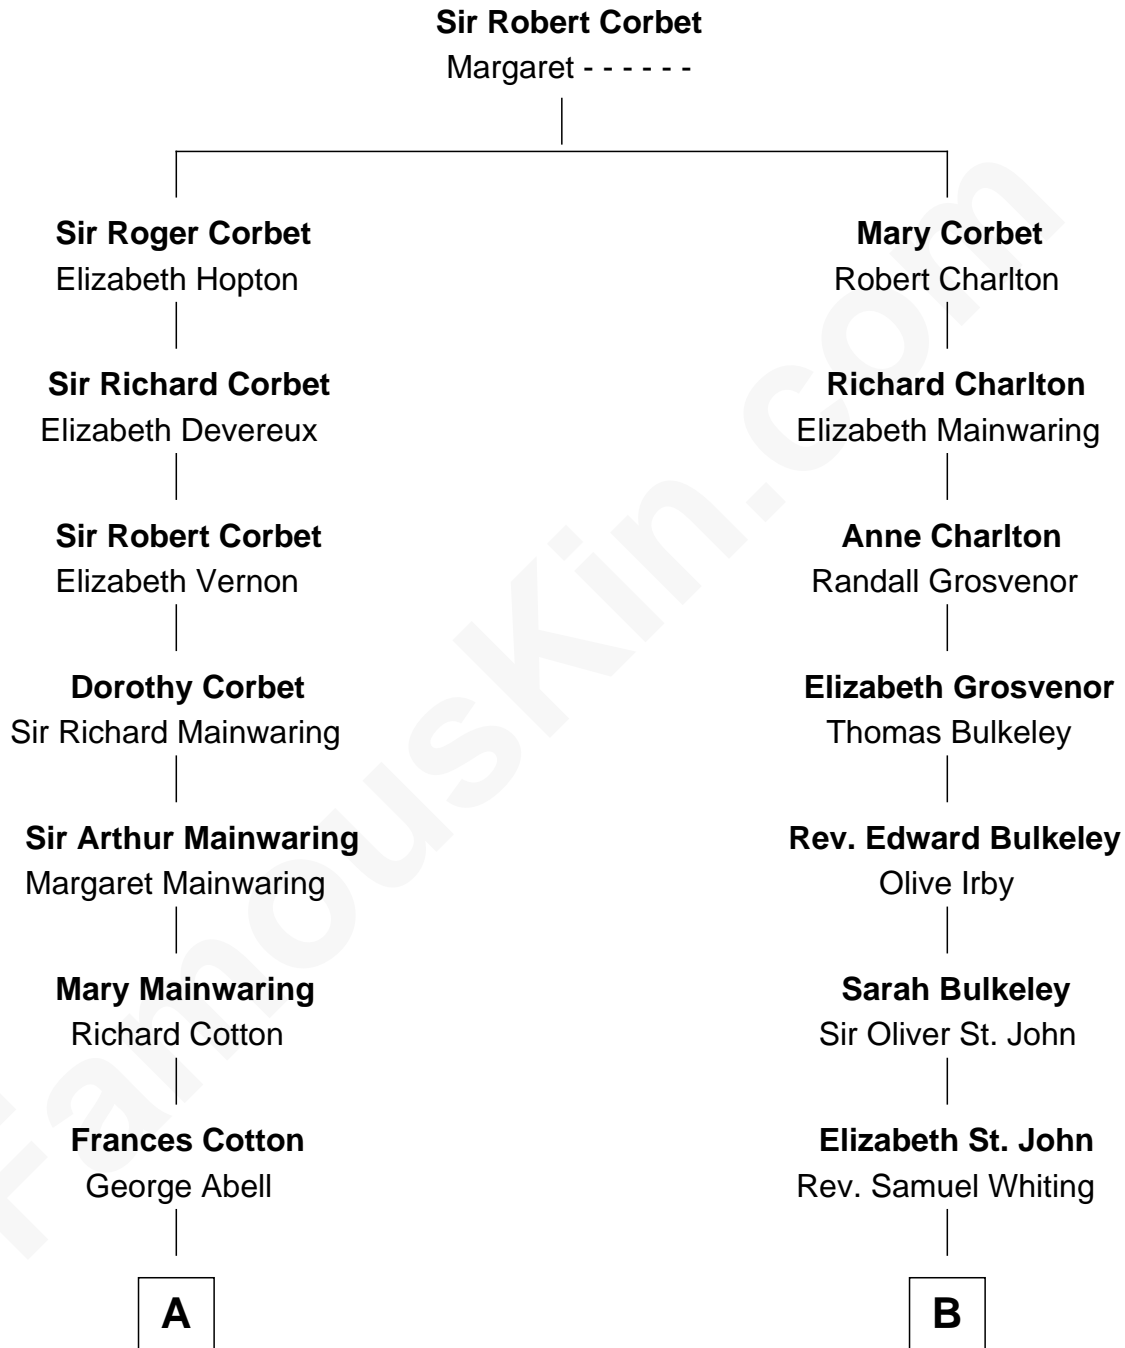

FamousKin.com
Relationship Chart of
Elizabeth Montgomery
TV Actress - "Bewitched"

17th cousin 1 time removed of

Kyra Sedgwick
TV and Movie Actress

C

Henry Dwight Sedgwick

Patricia Ann Rosenwald

Kyra Sedgwick

TV and Movie Actress

FamousKin.com