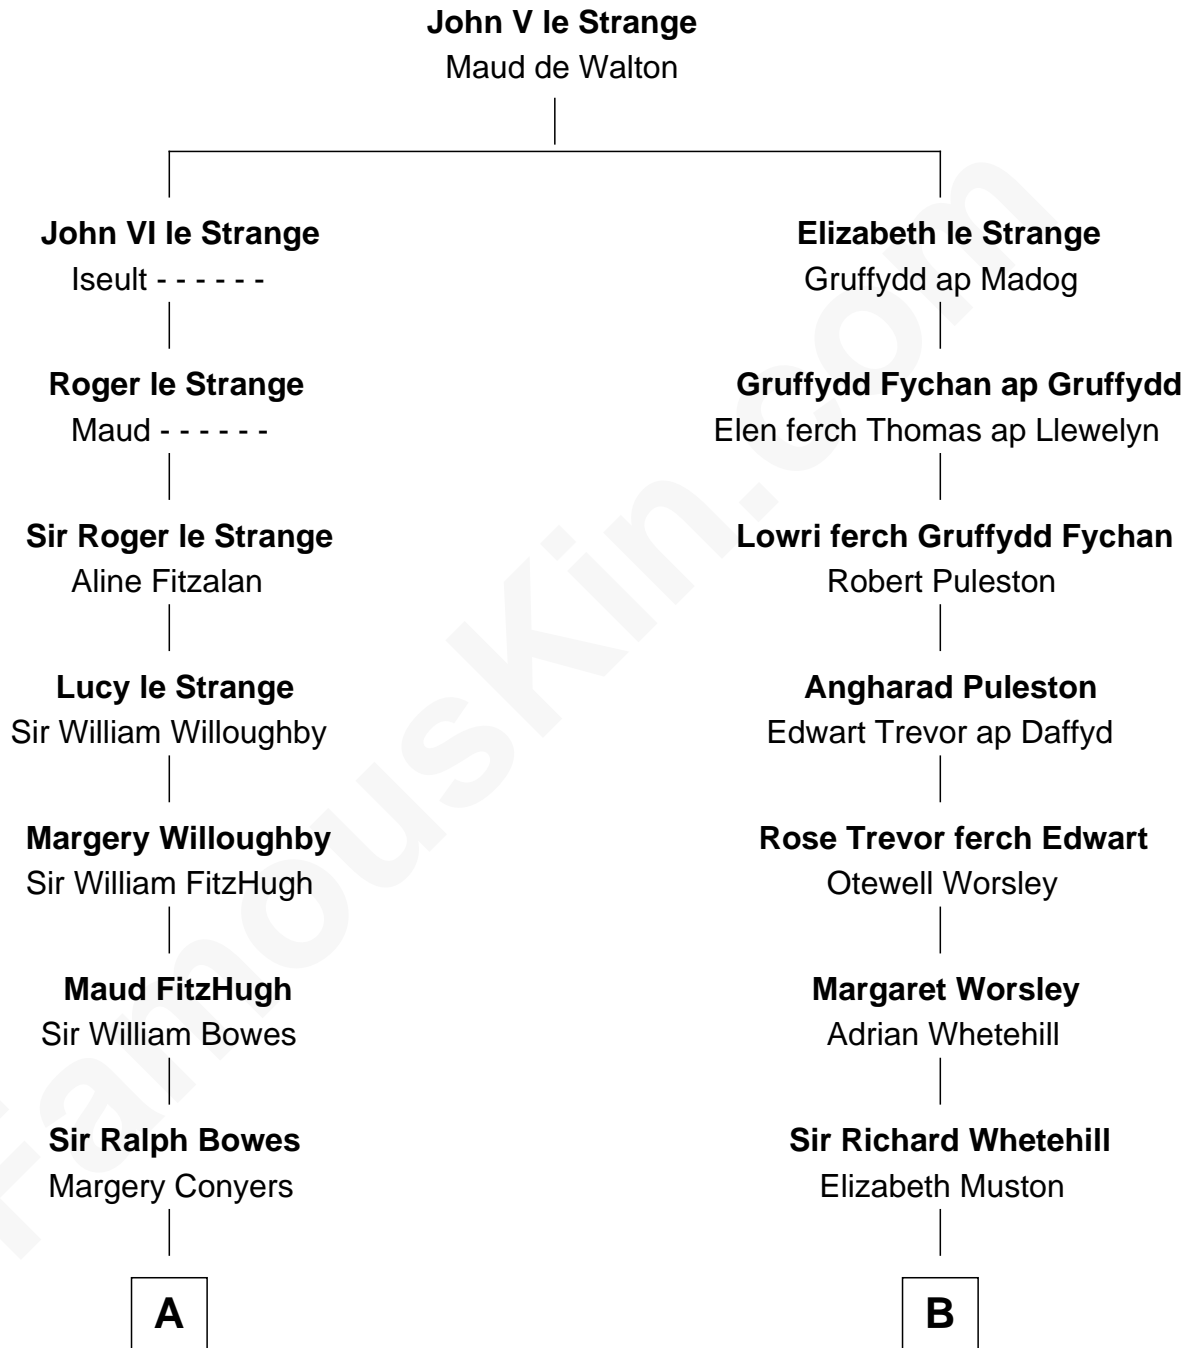

FamousKin.com
Relationship Chart of
Elizabeth Montgomery
TV Actress - "Bewitched"

20th cousin 1 time removed of

Kyra Sedgwick
TV and Movie Actress

C

Nathan Barney
Hannah Carey

Nathan Barney
Mary A. Deverell

Mary Weed Barney
Henry Montgomery

Henry Montgomery
Elizabeth Bryan Allen

Elizabeth Montgomery
TV Actress - "Bewitched"

D

Sarah May Minturn
Henry Dwight Sedgwick

Robert Minturn Sedgwick
Helen Peabody

Henry Dwight Sedgwick
Patricia Ann Rosenwald