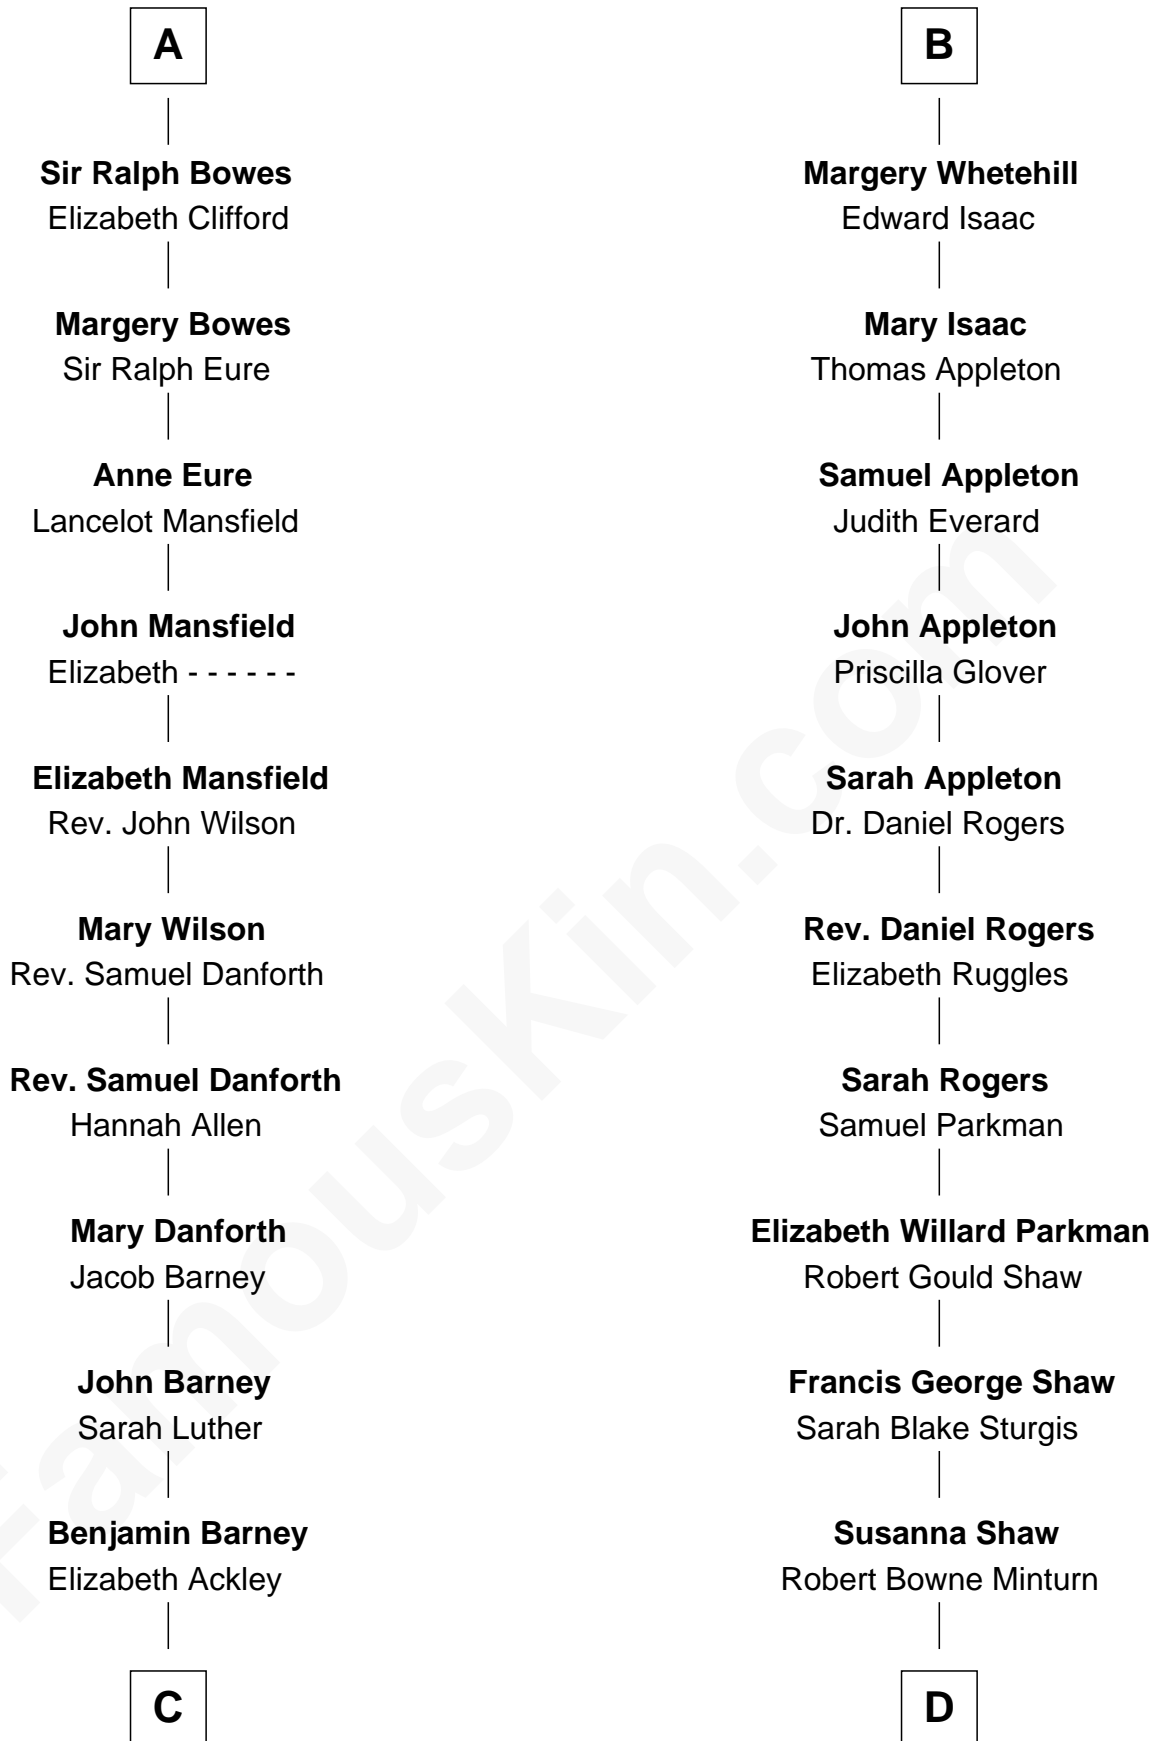

FamousKin.com
Relationship Chart of
Elizabeth Montgomery
TV Actress - "Bewitched"

20th cousin 1 time removed of

Kyra Sedgwick
TV and Movie Actress

C

Nathan Barney
Hannah Carey

Nathan Barney
Mary A. Deverell

Mary Weed Barney
Henry Montgomery

Henry Montgomery
Elizabeth Bryan Allen

Elizabeth Montgomery
TV Actress - "Bewitched"

D

Sarah May Minturn
Henry Dwight Sedgwick

Robert Minturn Sedgwick
Helen Peabody

Henry Dwight Sedgwick
Patricia Ann Rosenwald