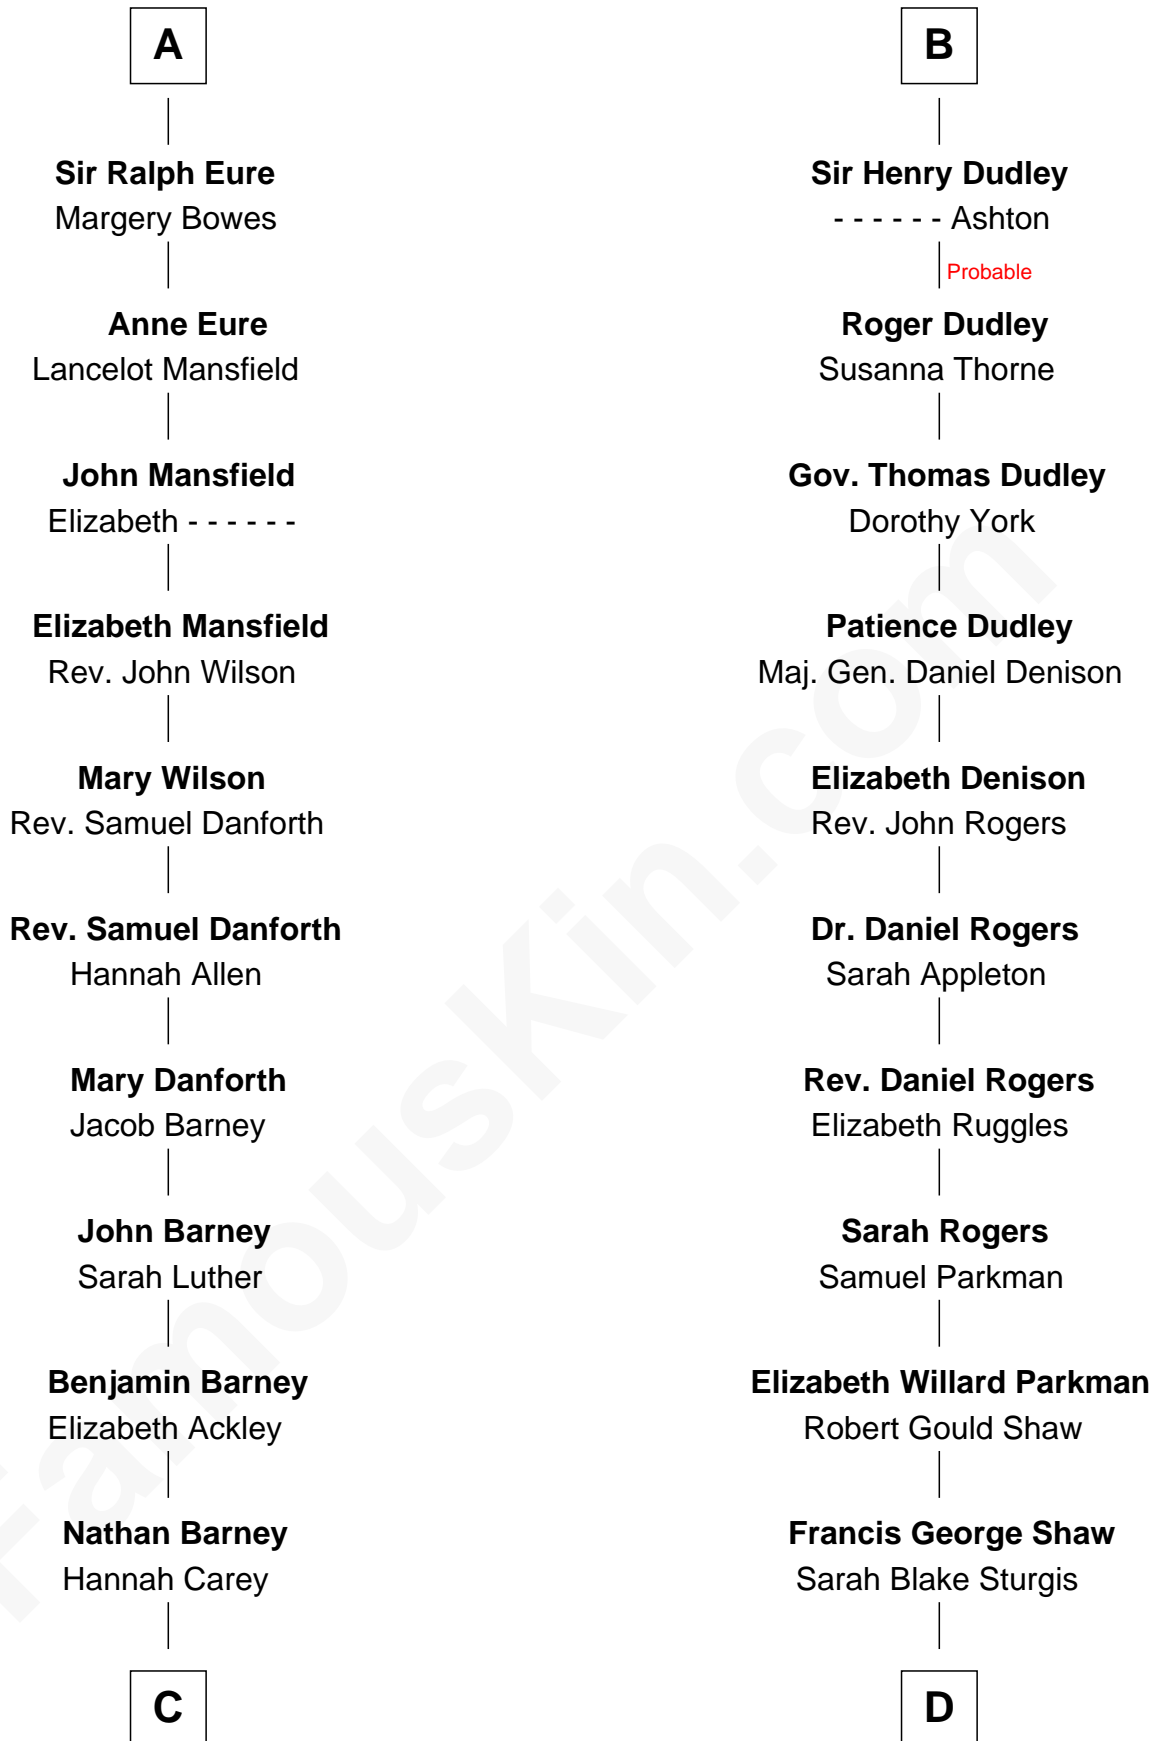

FamousKin.com
Relationship Chart of
Elizabeth Montgomery
TV Actress - "Bewitched"

20th cousin 1 time removed of
Kyra Sedgwick
TV and Movie Actress

C

Nathan Barney
Mary A. Deverell

Mary Weed Barney
Henry Montgomery

Henry Montgomery
Elizabeth Bryan Allen

Elizabeth Montgomery
TV Actress - "Bewitched"

D

Susanna Shaw
Robert Bowne Minturn

Sarah May Minturn
Henry Dwight Sedgwick

Robert Minturn Sedgwick
Helen Peabody

Henry Dwight Sedgwick
Patricia Ann Rosenwald