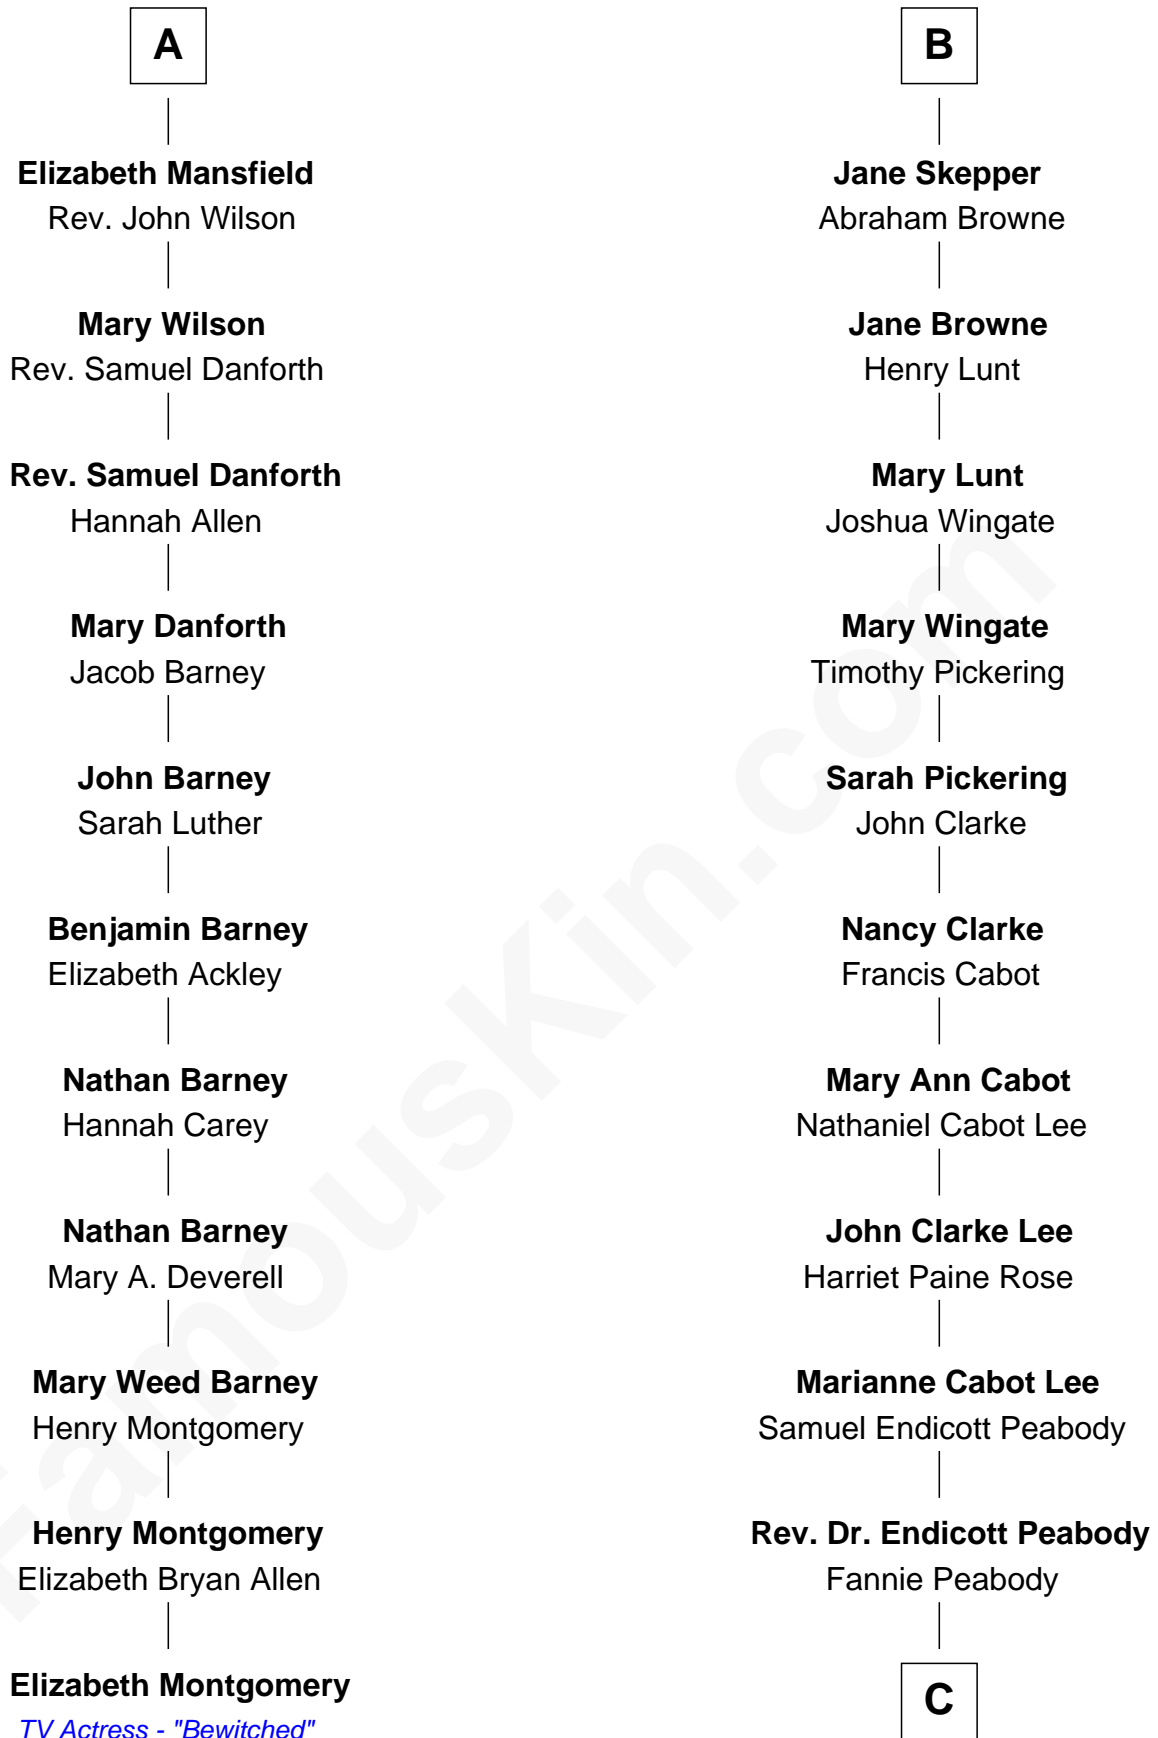

FamousKin.com
Relationship Chart of
Elizabeth Montgomery
TV Actress - "Bewitched"

17th cousin 2 times removed of

Kyra Sedgwick
TV and Movie Actress

Sir Roger Wentworth
 Margery Despencer

C

Helen Peabody
Robert Minturn Sedgwick

Henry Dwight Sedgwick
Patricia Ann Rosenwald

Kyra Sedgwick
TV and Movie Actress

FamousKin.com