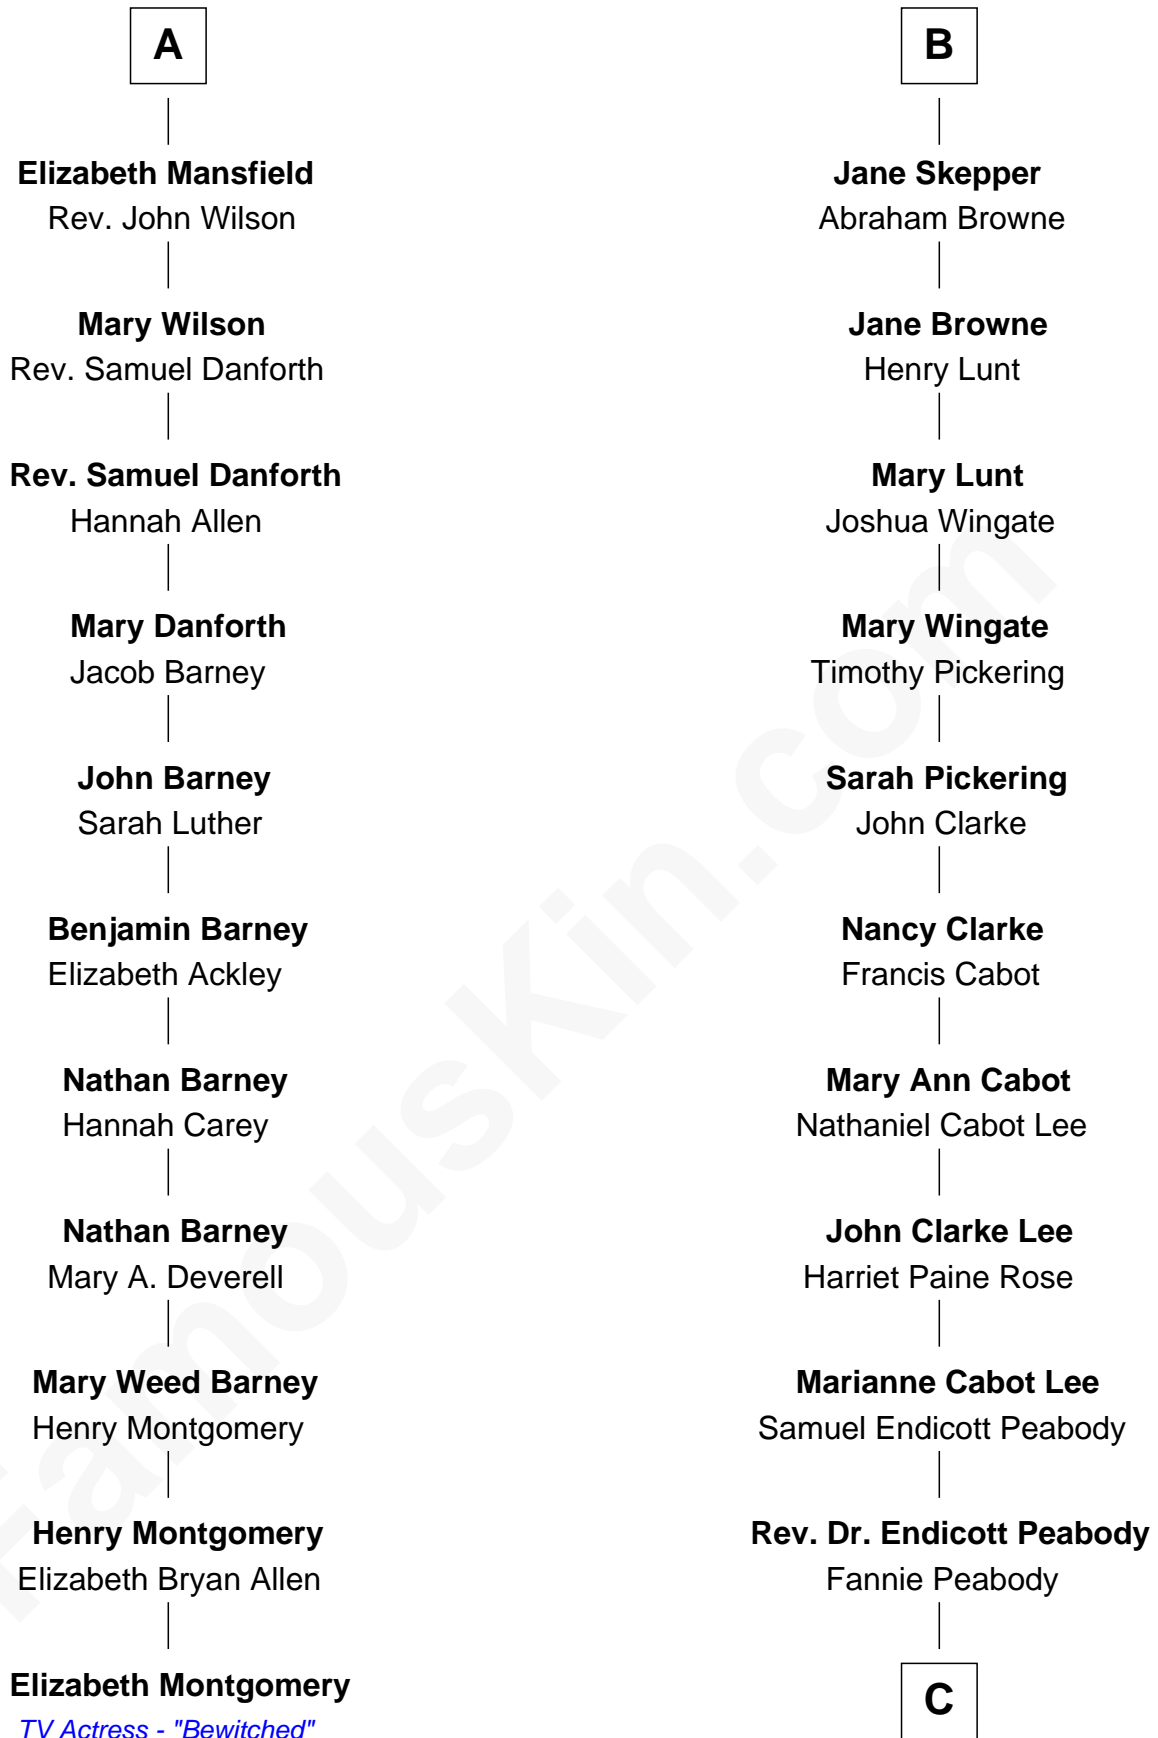

FamousKin.com
Relationship Chart of
Elizabeth Montgomery
TV Actress - "Bewitched"

17th cousin 2 times removed of

Kyra Sedgwick
TV and Movie Actress

C

Helen Peabody

Robert Minturn Sedgwick

Henry Dwight Sedgwick

Patricia Ann Rosenwald

Kyra Sedgwick

TV and Movie Actress

FamousKin.com