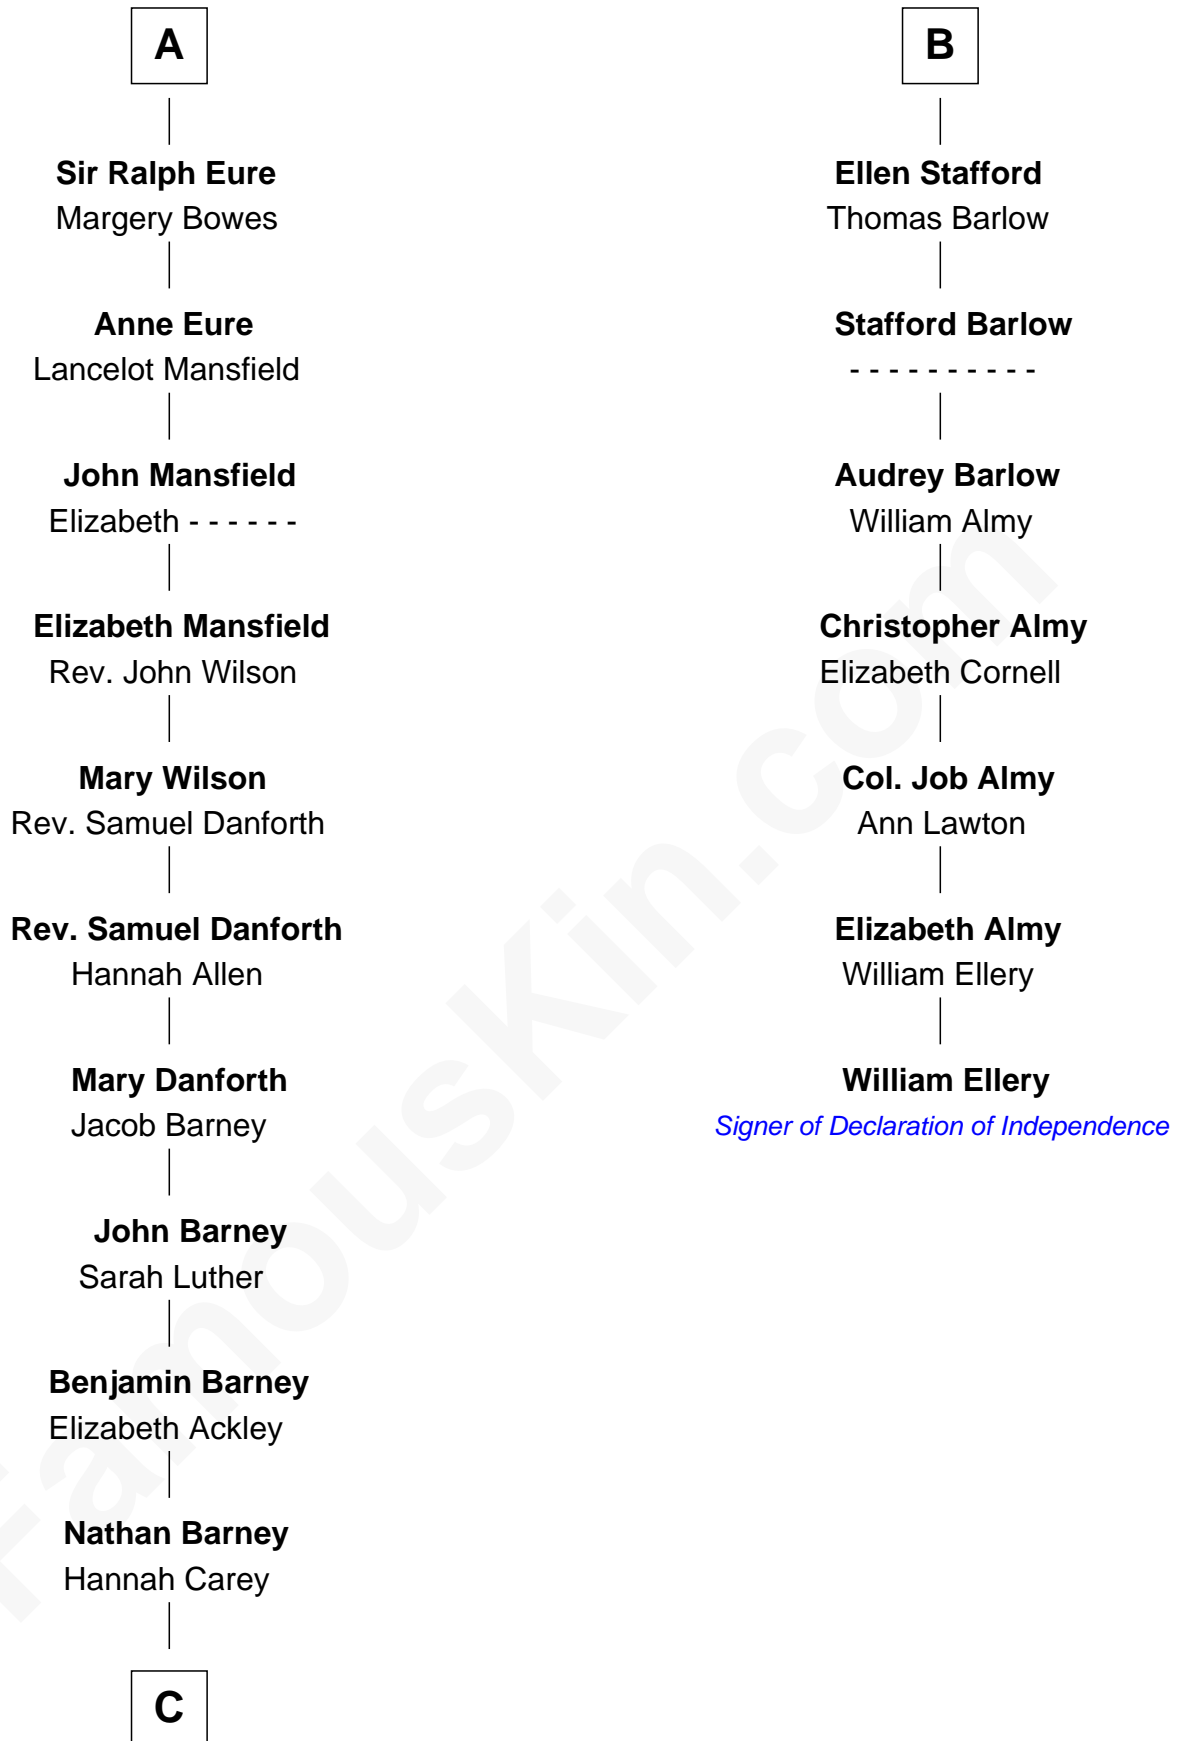

**FamousKin.com**  
**Relationship Chart of**  
**Elizabeth Montgomery**  
*TV Actress - "Bewitched"*

13th cousin 7 times removed of

**William Ellery**  
*Signer of the Declaration of Independence*

**C**

—  
**Nathan Barney**  
Mary A. Deverell

—  
**Mary Weed Barney**  
Henry Montgomery

—  
**Henry Montgomery**  
Elizabeth Bryan Allen

—  
**Elizabeth Montgomery**  
*TV Actress - "Bewitched"*

FamousKin.com