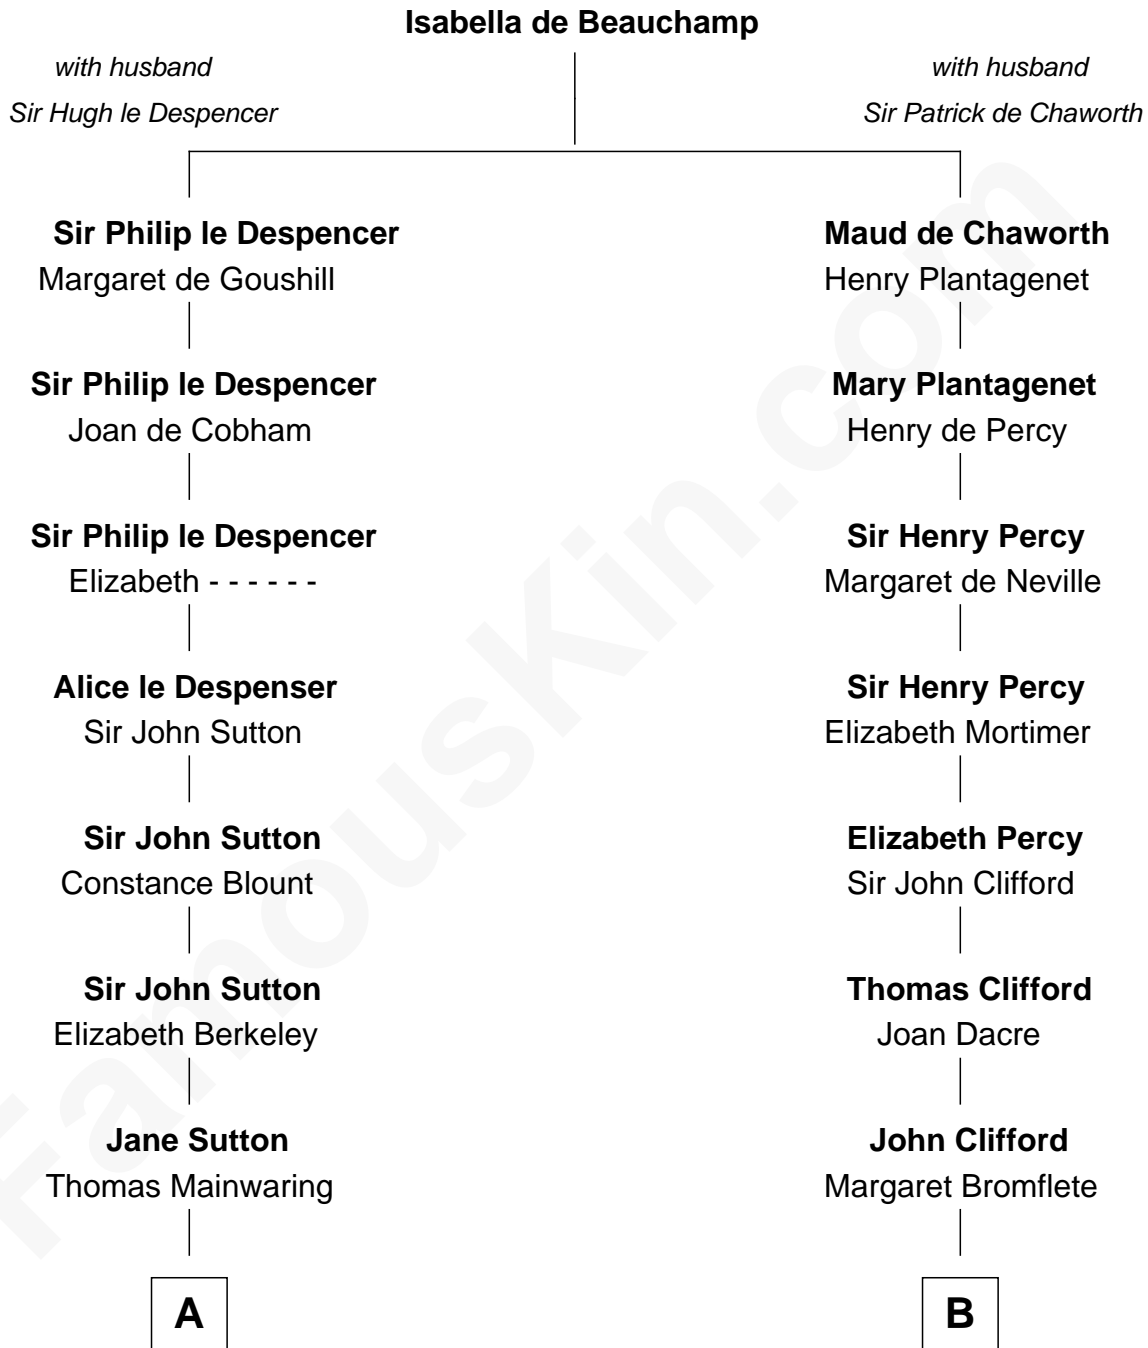

## Relationship Chart of

### Elizabeth Montgomery

TV Actress - "Bewitched"

17th cousin 4 times removed of

**Fletcher Christian**  
 Leader of the mutiny on the Bounty

**C**

—  
**Nathan Barney**

Hannah Carey

—  
**Nathan Barney**

Mary A. Deverell

—  
**Mary Weed Barney**

Henry Montgomery

—  
**Henry Montgomery**

Elizabeth Bryan Allen

—  
**Elizabeth Montgomery**

*TV Actress - "Bewitched"*

FamousKin.com