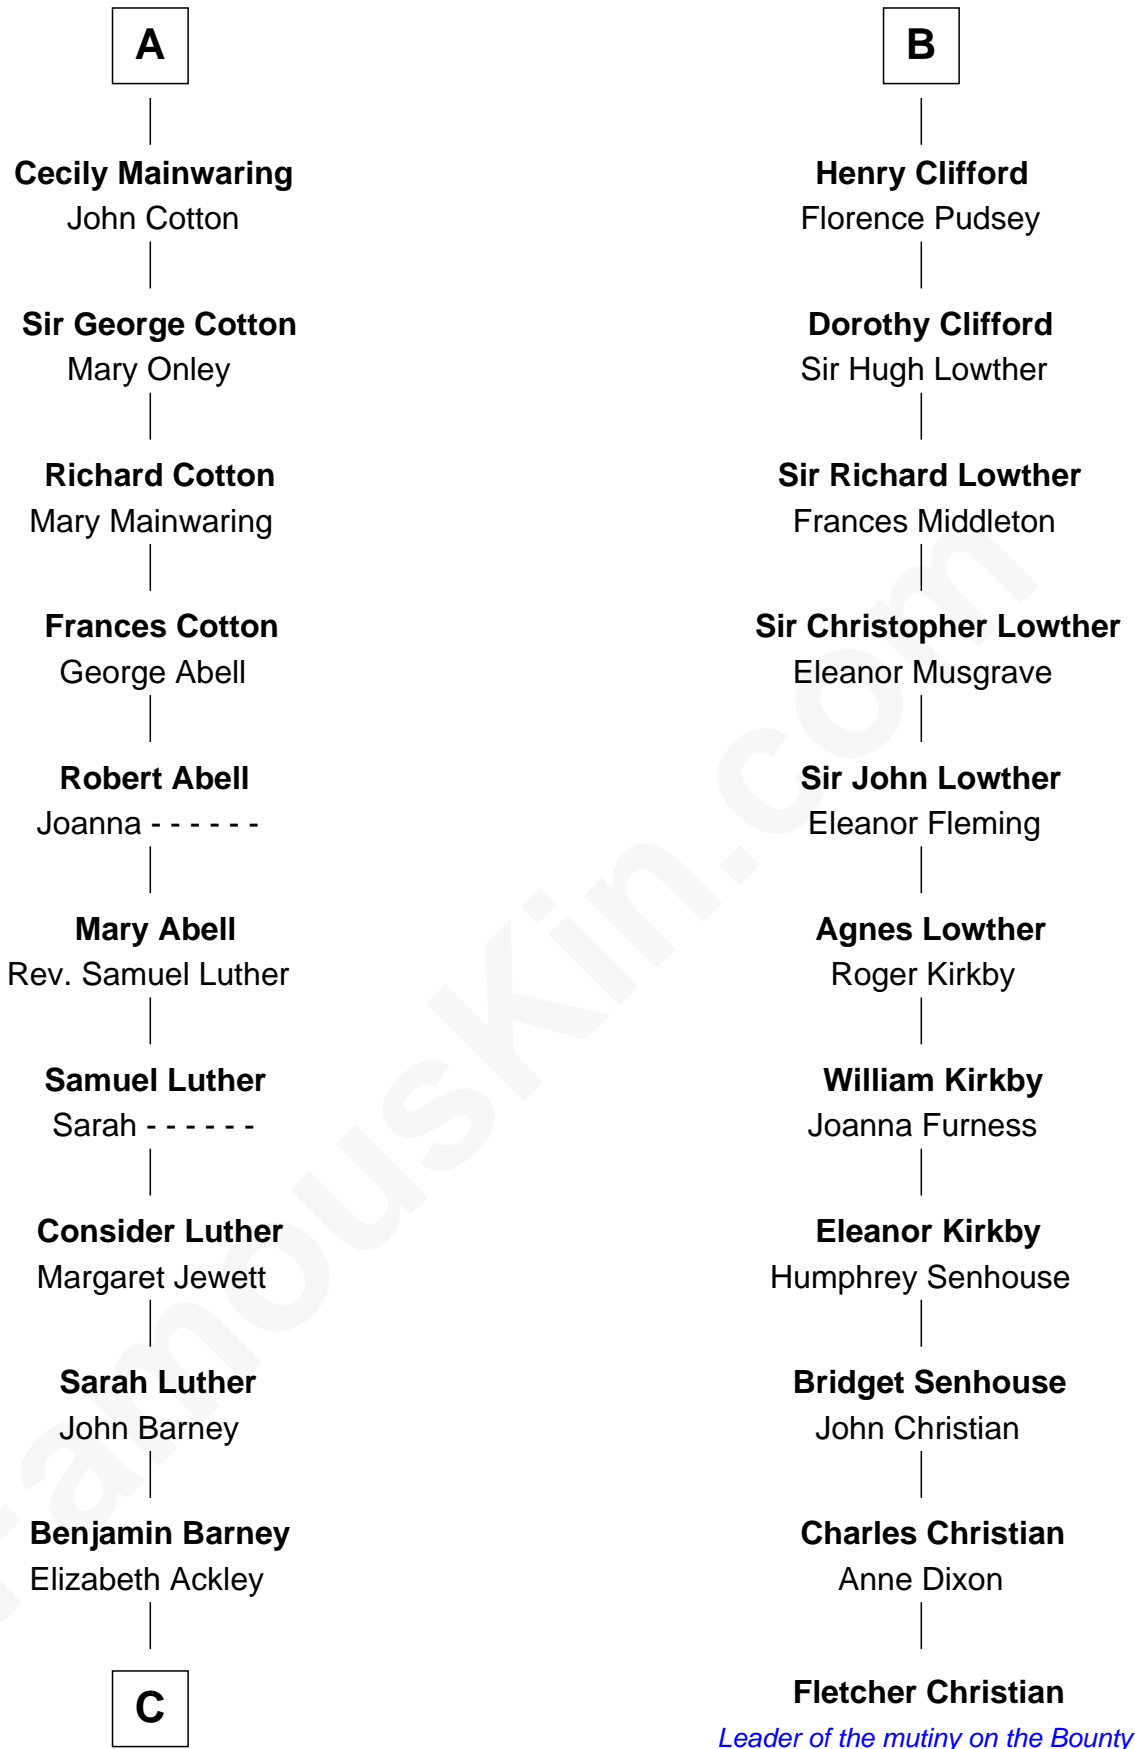

## Relationship Chart of

### Elizabeth Montgomery

TV Actress - "Bewitched"

17th cousin 4 times removed of

**Fletcher Christian**  
 Leader of the mutiny on the Bounty

**C**

—  
**Nathan Barney**

Hannah Carey

—  
**Nathan Barney**

Mary A. Deverell

—  
**Mary Weed Barney**

Henry Montgomery

—  
**Henry Montgomery**

Elizabeth Bryan Allen

—  
**Elizabeth Montgomery**

*TV Actress - "Bewitched"*

FamousKin.com