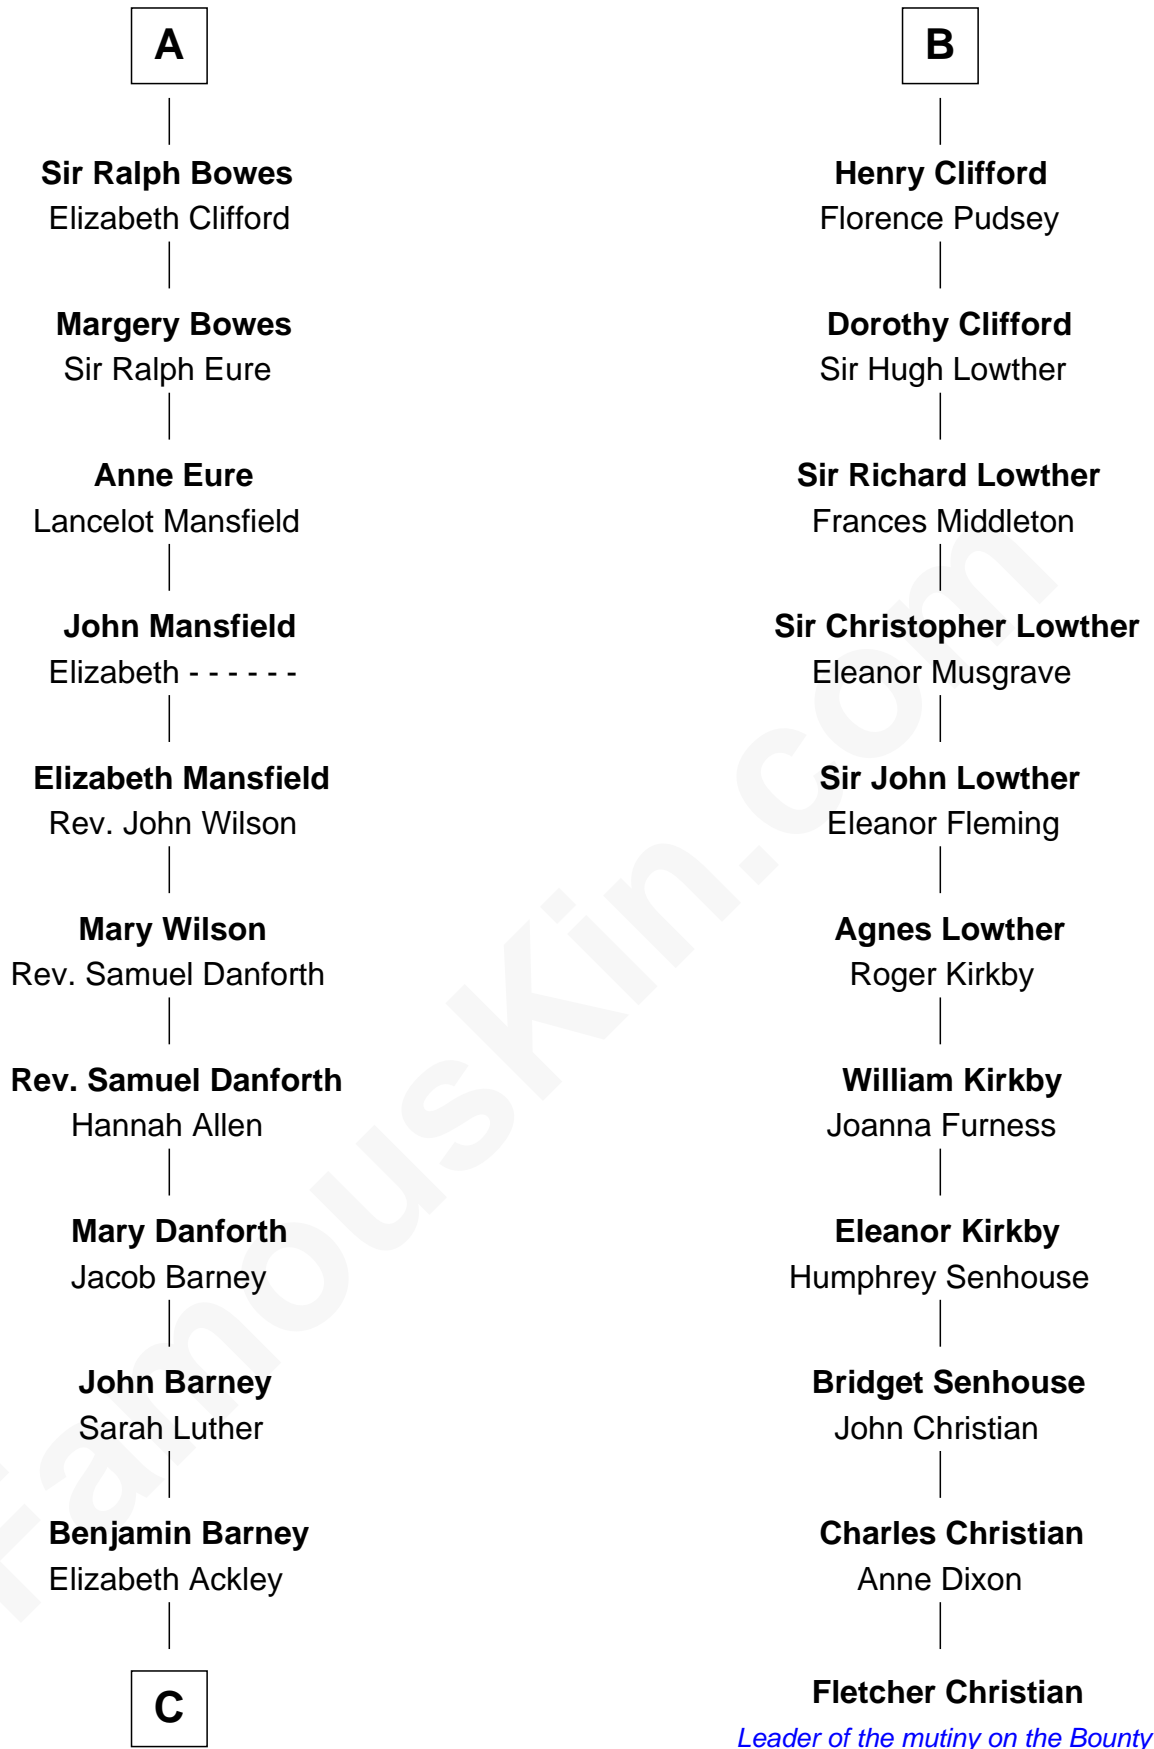

FamousKin.com

Relationship Chart of

Elizabeth Montgomery

TV Actress - "Bewitched"

17th cousin 4 times removed of

Fletcher Christian
 Leader of the mutiny on the Bounty

C

—
Nathan Barney

Hannah Carey

—
Nathan Barney

Mary A. Deverell

—
Mary Weed Barney

Henry Montgomery

—
Henry Montgomery

Elizabeth Bryan Allen

—
Elizabeth Montgomery

TV Actress - "Bewitched"

FamousKin.com