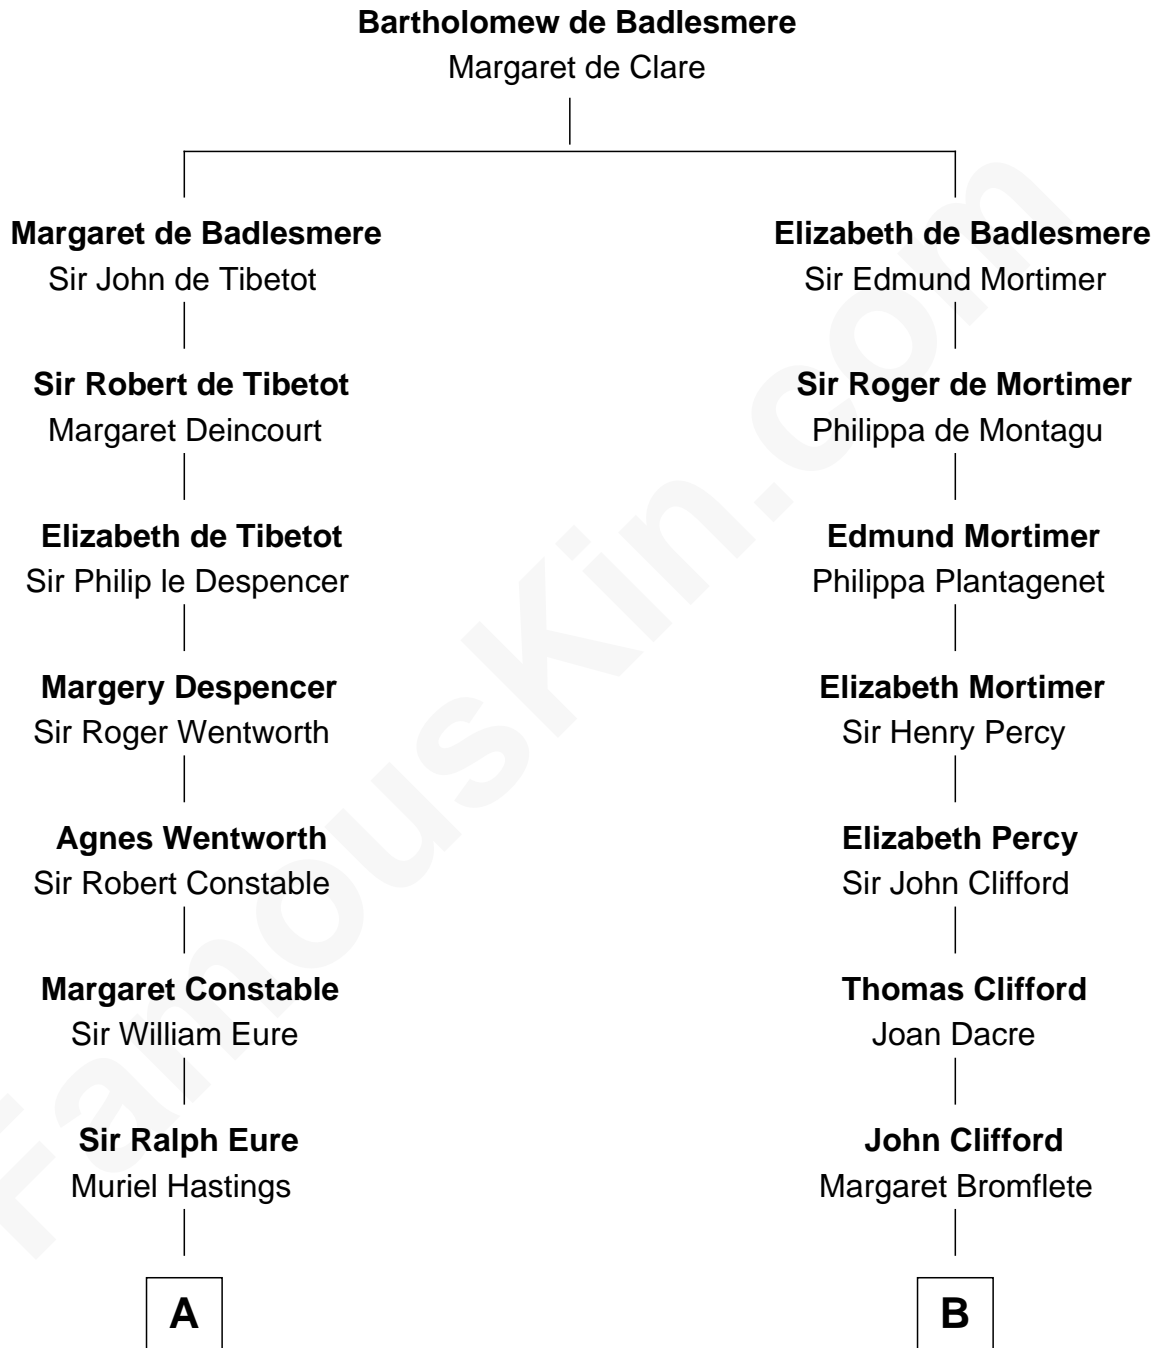

## Relationship Chart of

### Elizabeth Montgomery

TV Actress - "Bewitched"

17th cousin 4 times removed of

**Fletcher Christian**  
 Leader of the mutiny on the Bounty

**C**

—  
**Nathan Barney**

Hannah Carey

—  
**Nathan Barney**

Mary A. Deverell

—  
**Mary Weed Barney**

Henry Montgomery

—  
**Henry Montgomery**

Elizabeth Bryan Allen

—  
**Elizabeth Montgomery**

*TV Actress - "Bewitched"*

FamousKin.com