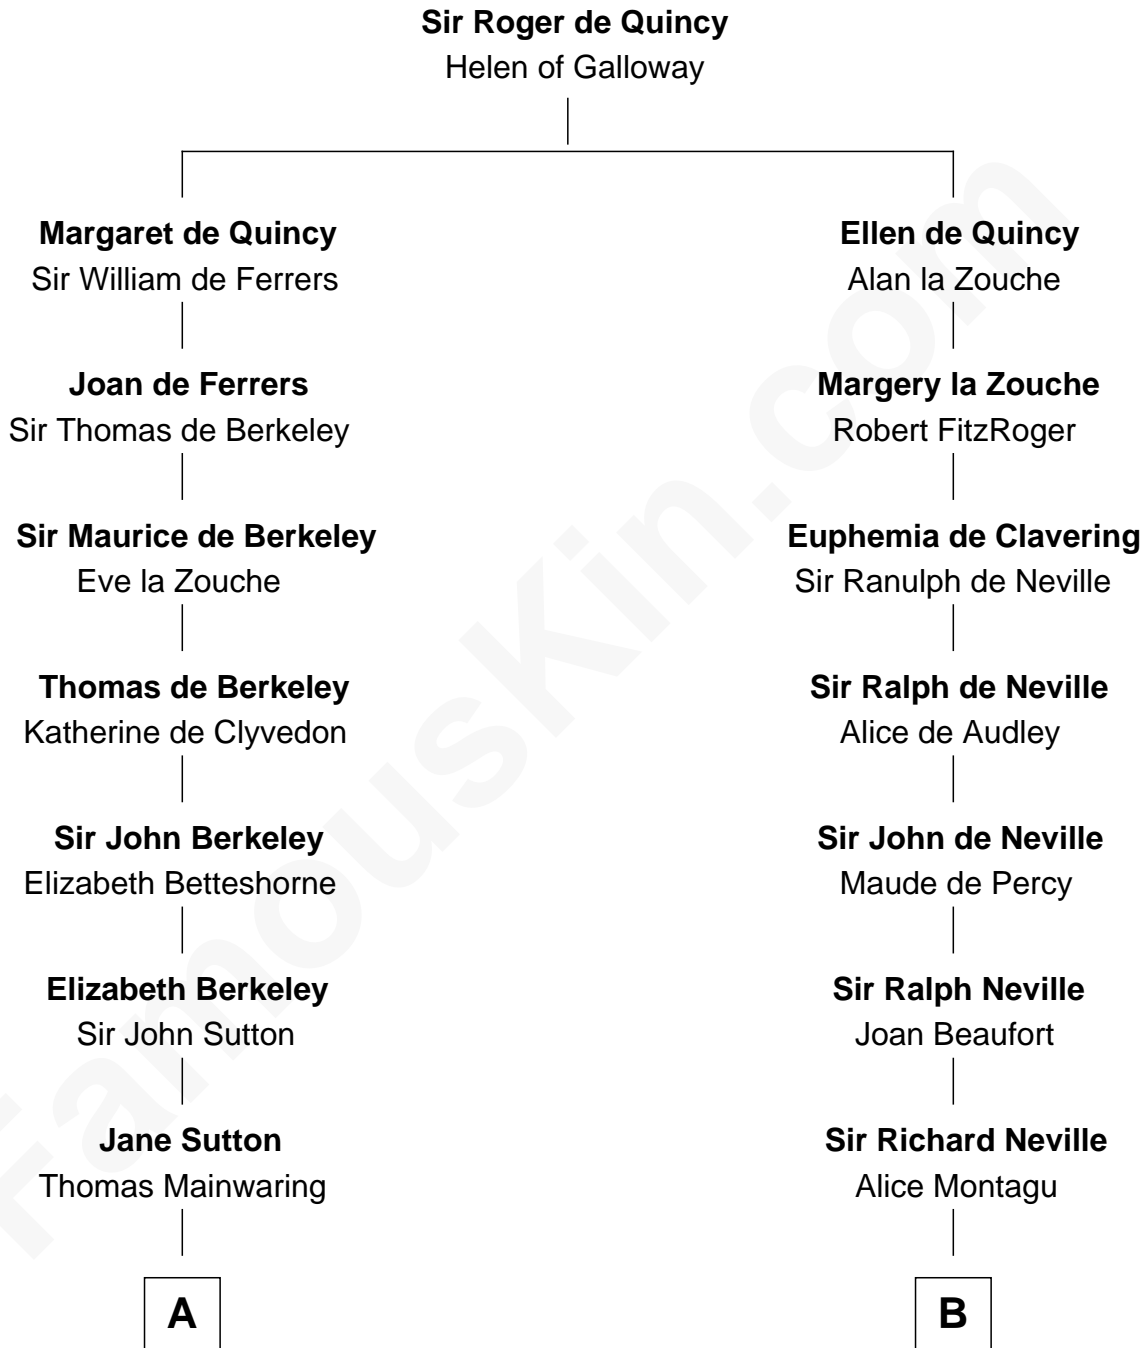

FamousKin.com
Relationship Chart of
Elizabeth Montgomery
 TV Actress - "Bewitched"

18th cousin 3 times removed of

Fletcher Christian
 Leader of the mutiny on the Bounty

C

Nathan Barney
Hannah Carey

Nathan Barney
Mary A. Deverell

Mary Weed Barney
Henry Montgomery

Henry Montgomery
Elizabeth Bryan Allen

Elizabeth Montgomery
TV Actress - "Bewitched"

D

Charles Christian
Anne Dixon

Fletcher Christian
Leader of the mutiny on the Bounty

FamousKin.com