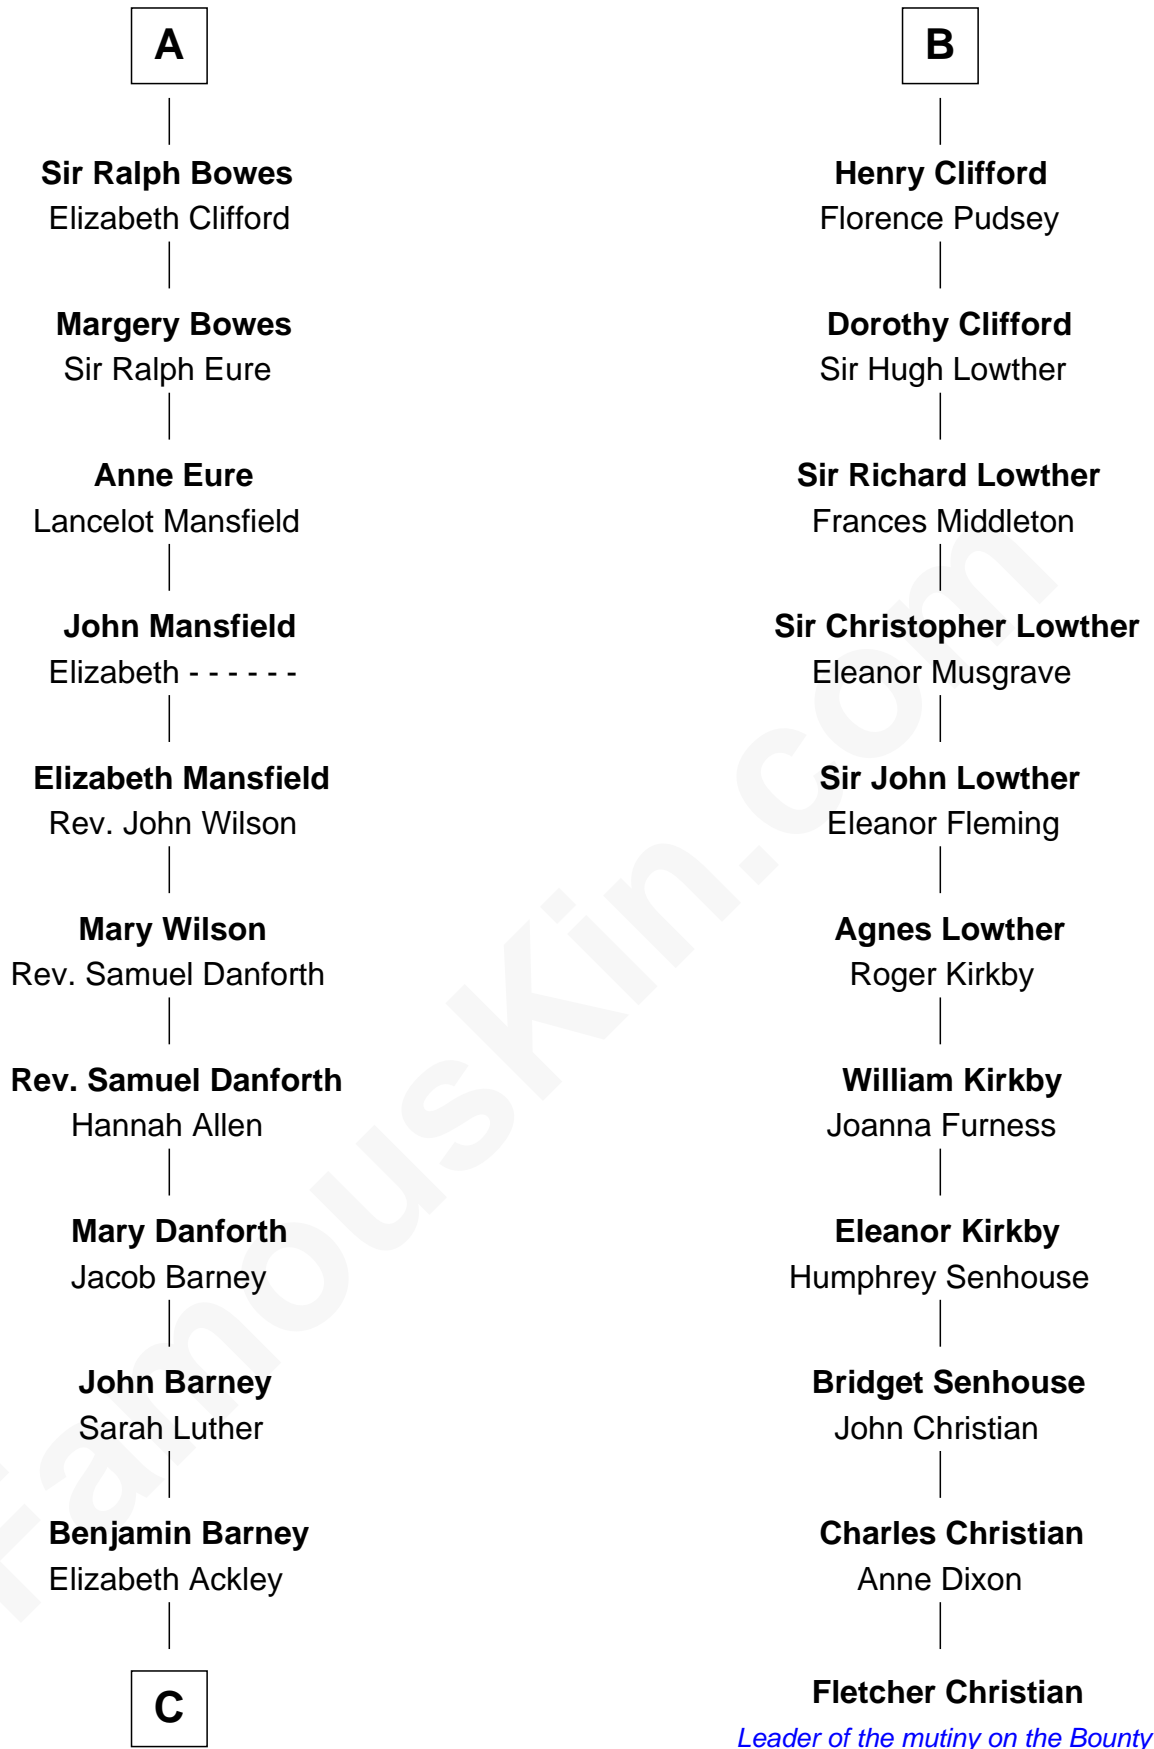

**FamousKin.com**  
**Relationship Chart of**  
**Elizabeth Montgomery**  
 TV Actress - "Bewitched"

17th cousin 4 times removed of

**Fletcher Christian**  
 Leader of the mutiny on the Bounty

**C**

—  
**Nathan Barney**

Hannah Carey

—  
**Nathan Barney**

Mary A. Deverell

—  
**Mary Weed Barney**

Henry Montgomery

—  
**Henry Montgomery**

Elizabeth Bryan Allen

—  
**Elizabeth Montgomery**

*TV Actress - "Bewitched"*

FamousKin.com