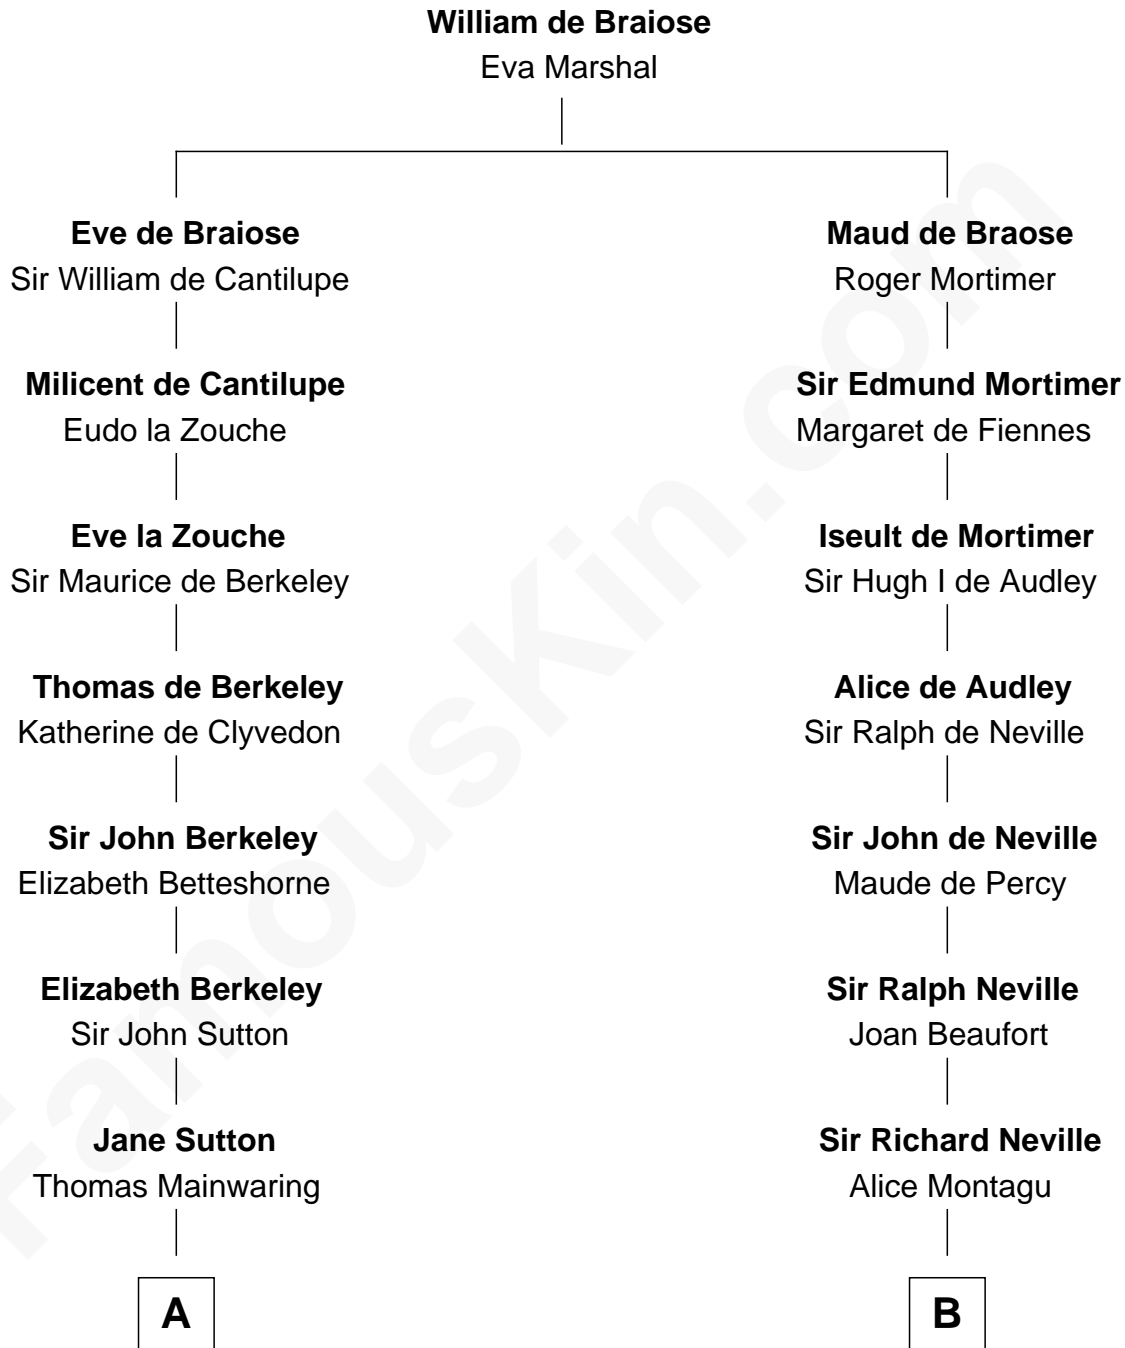

FamousKin.com
Relationship Chart of
Elizabeth Montgomery
 TV Actress - "Bewitched"

18th cousin 3 times removed of

Fletcher Christian
 Leader of the mutiny on the Bounty

C

Nathan Barney
Hannah Carey

Nathan Barney
Mary A. Deverell

Mary Weed Barney
Henry Montgomery

Henry Montgomery
Elizabeth Bryan Allen

Elizabeth Montgomery
TV Actress - "Bewitched"

D

Charles Christian
Anne Dixon

Fletcher Christian
Leader of the mutiny on the Bounty

FamousKin.com