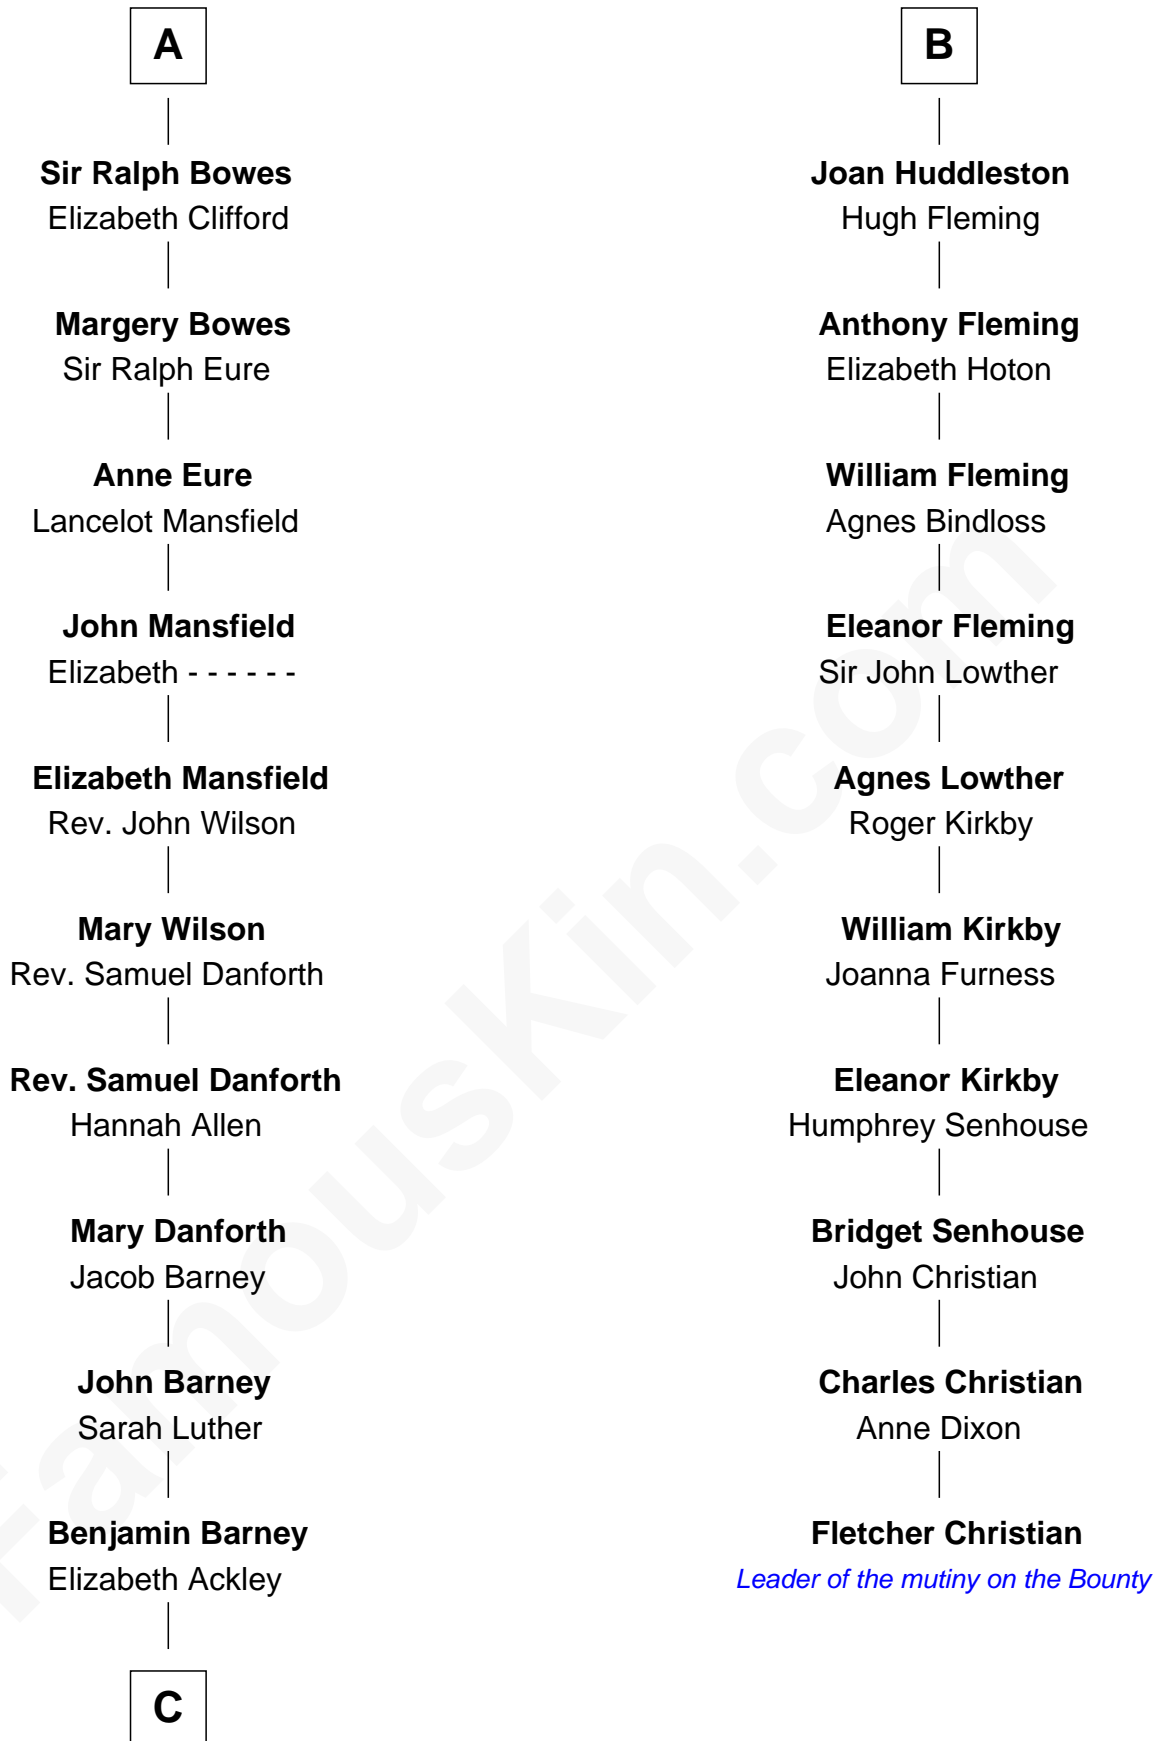

FamousKin.com
Relationship Chart of
Elizabeth Montgomery
 TV Actress - "Bewitched"

16th cousin 5 times removed of

Fletcher Christian
 Leader of the mutiny on the Bounty

C

—
Nathan Barney

Hannah Carey

—
Nathan Barney

Mary A. Deverell

—
Mary Weed Barney

Henry Montgomery

—
Henry Montgomery

Elizabeth Bryan Allen

—
Elizabeth Montgomery

TV Actress - "Bewitched"

FamousKin.com