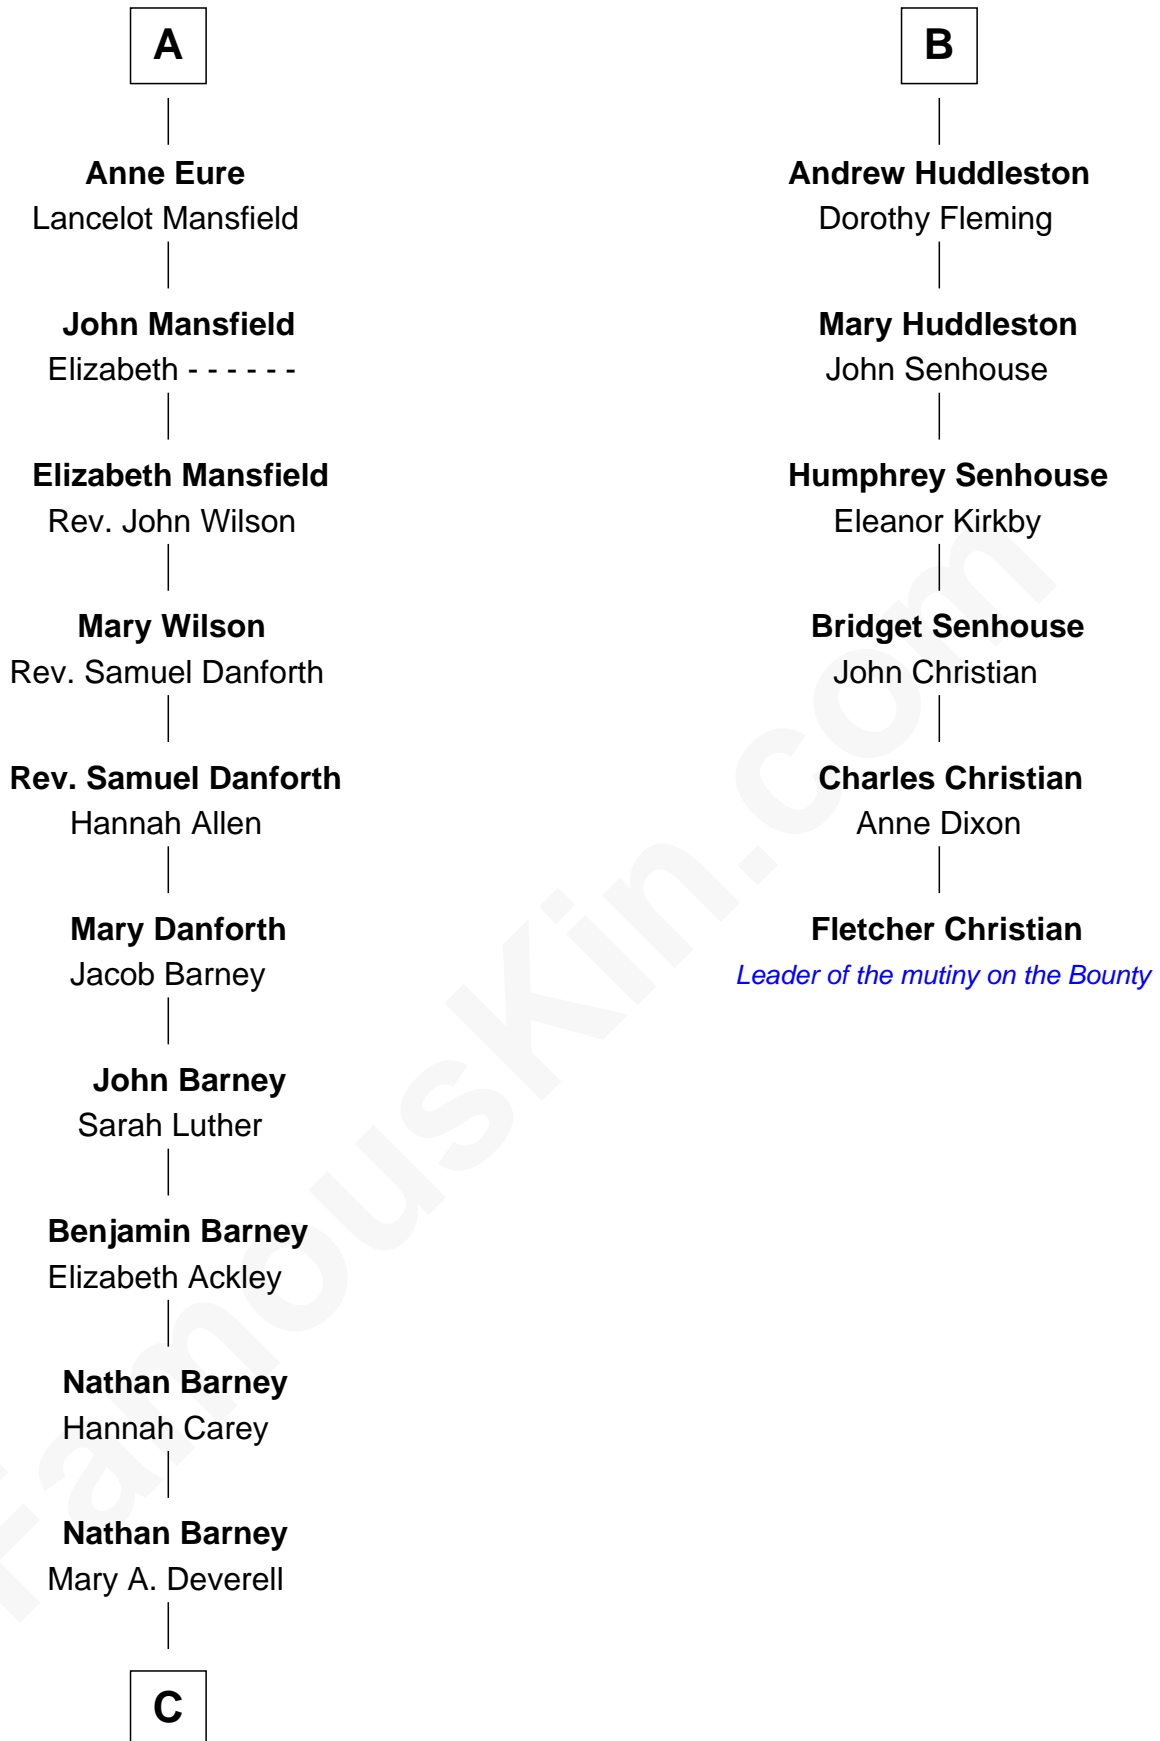

FamousKin.com
Relationship Chart of
Elizabeth Montgomery
 TV Actress - "Bewitched"

12th cousin 7 times removed of

Fletcher Christian
 Leader of the mutiny on the Bounty

C

—
Mary Weed Barney

Henry Montgomery

—
Henry Montgomery

Elizabeth Bryan Allen

—
Elizabeth Montgomery

TV Actress - "Bewitched"

FamousKin.com