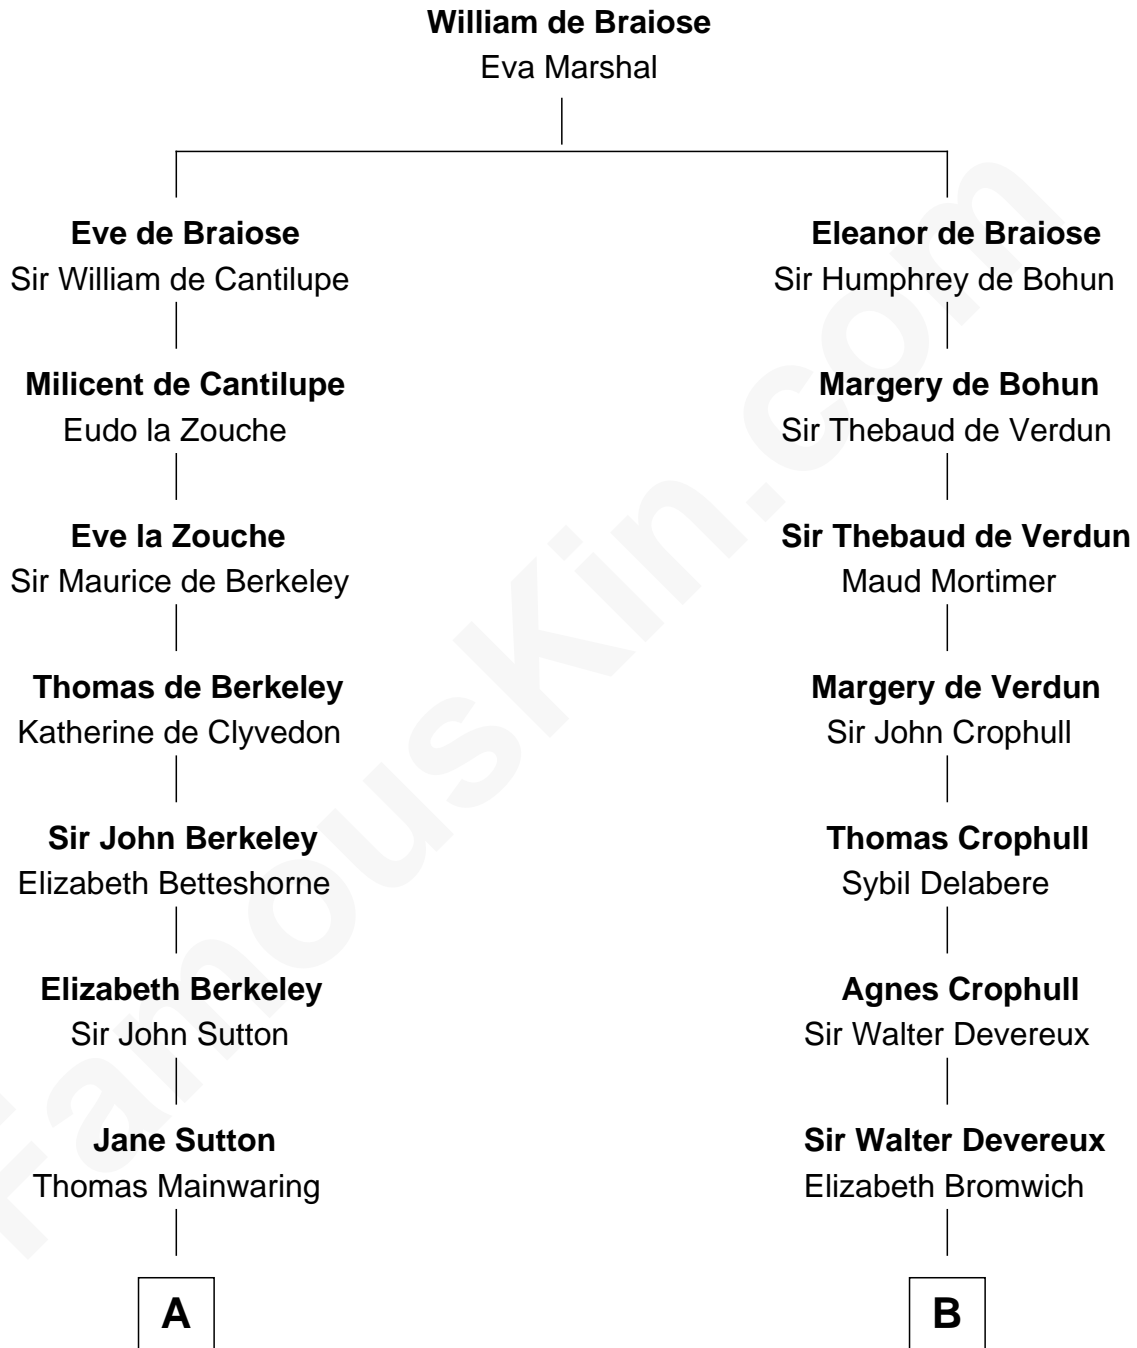

FamousKin.com
Relationship Chart of
Elizabeth Montgomery
TV Actress - "Bewitched"

18th cousin 3 times removed of

Button Gwinnett
Signer of the Declaration of Independence

C

Nathan Barney
Hannah Carey

Nathan Barney
Mary A. Deverell

Mary Weed Barney
Henry Montgomery

Henry Montgomery
Elizabeth Bryan Allen

Elizabeth Montgomery
TV Actress - "Bewitched"

D

Rev. Samuel Gwinnett
Anne Eames

Button Gwinnett
Signer of Declaration of Independence