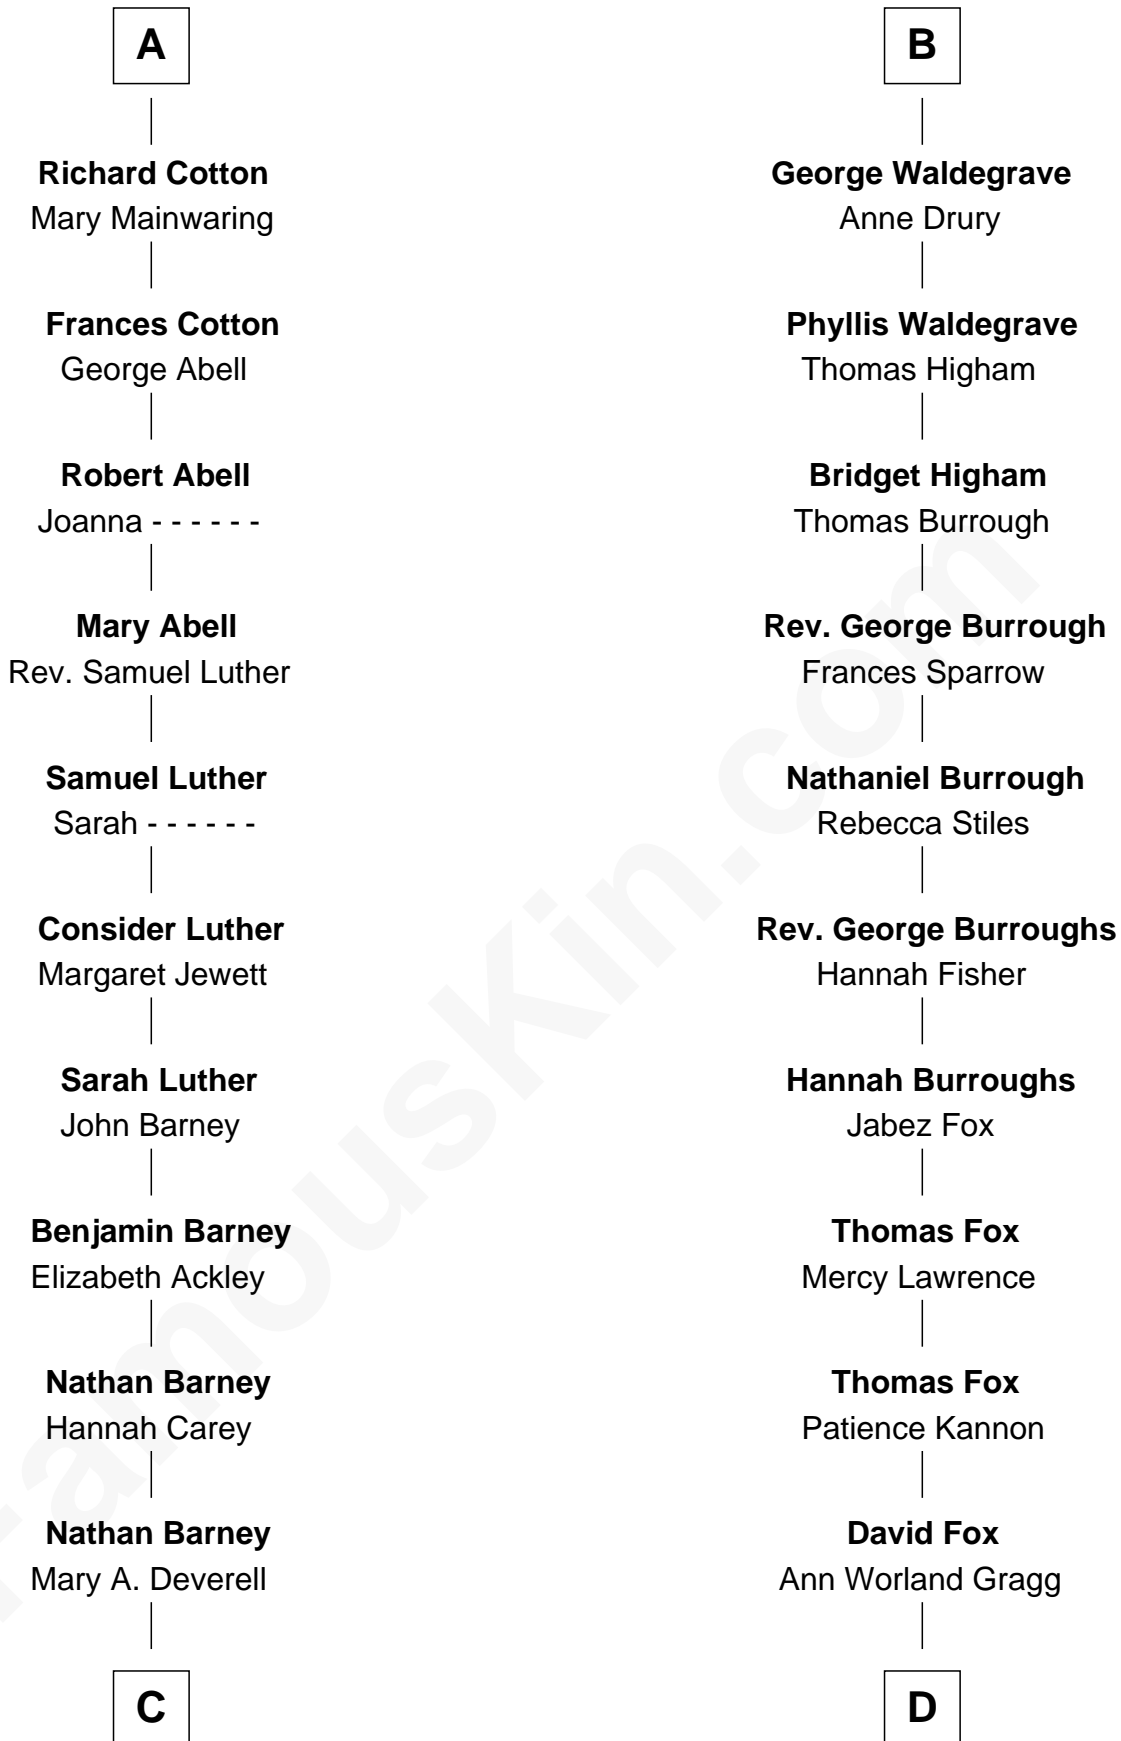

FamousKin.com
Relationship Chart of
Elizabeth Montgomery
 TV Actress - "Bewitched"

19th cousin 2 times removed of

Bob Moore
 Co-Founder, Bob's Red Mill

Eudo la Zouche
 Milicent de Cantilupe

Eve la Zouche
 Sir Maurice de Berkeley

Thomas de Berkeley
 Katherine de Clyvedon

Sir John Berkeley
 Elizabeth Betteshorne

Elizabeth Berkeley
 Sir John Sutton

Jane Sutton
 Thomas Mainwaring

Cecily Mainwaring
 John Cotton

Sir George Cotton
 Mary Onley

A

Sir William la Zouche
 Maud Lovel

Milicent la Zouche
 Sir William Deincourt

Margaret Deincourt
 Sir Robert de Tibetot

Elizabeth de Tibetot
 Sir Philip le Despencer

Margery Despencer
 Sir Roger Wentworth

Henry Wentworth
 Elizabeth Howard

Margery Wentworth
 Sir William Waldegrave

B

C

Mary Weed Barney

Henry Montgomery

Henry Montgomery

Elizabeth Bryan Allen

Elizabeth Montgomery