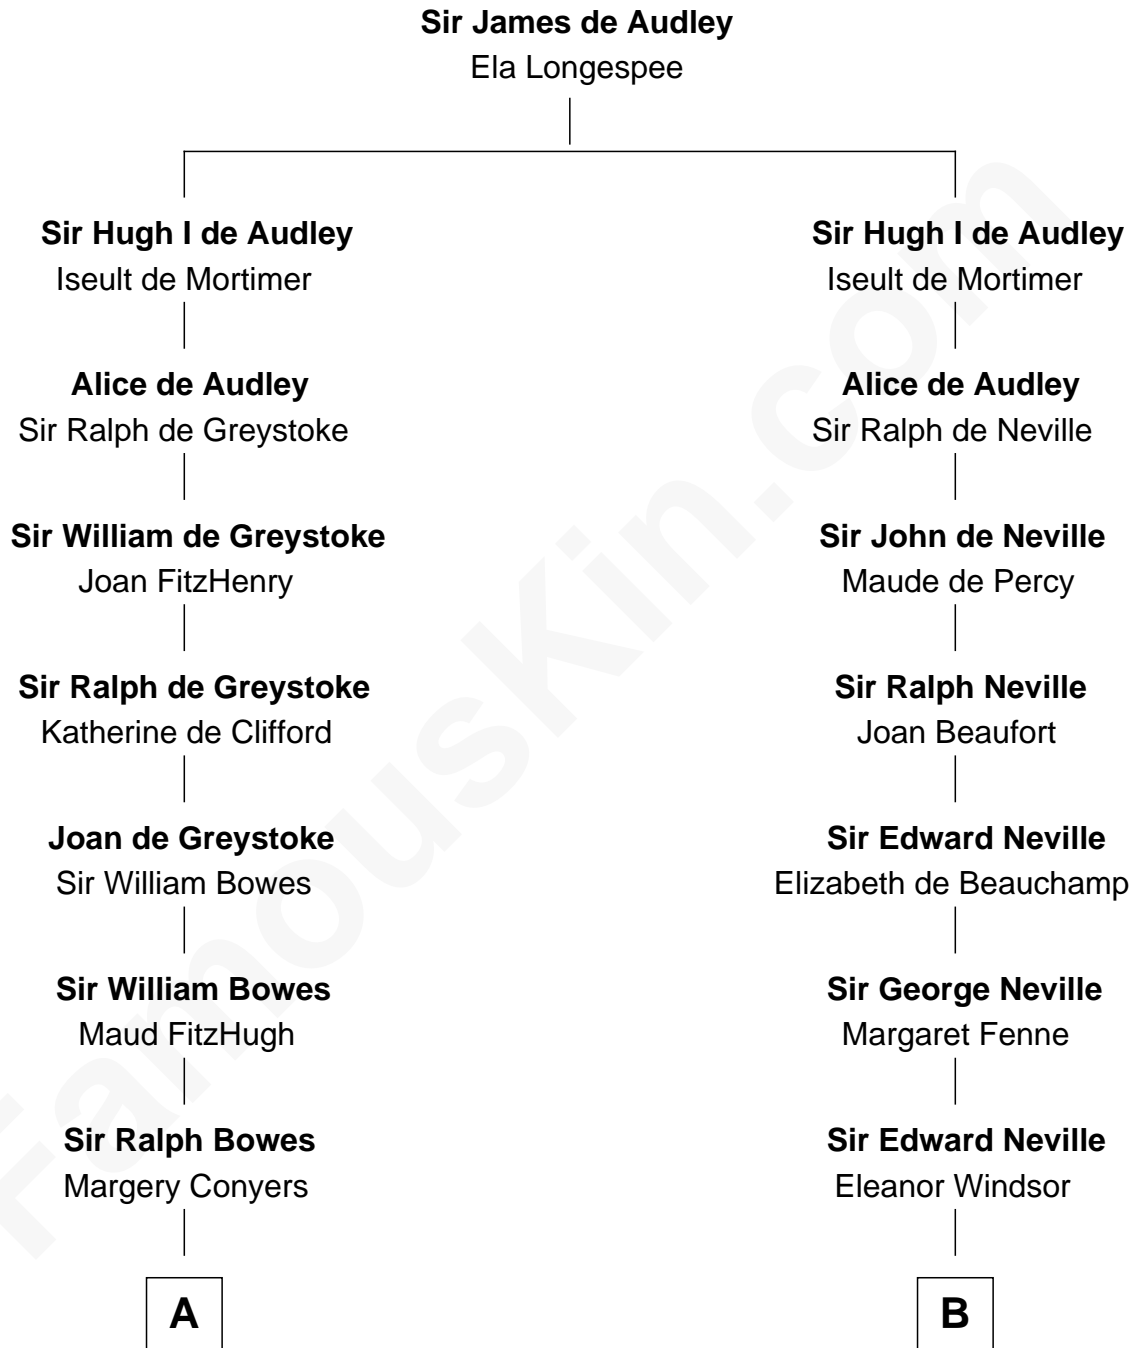

FamousKin.com
Relationship Chart of
Elizabeth Montgomery
TV Actress - "Bewitched"

20th cousin 1 time removed of

Anthony West
Novelist and writer for the New Yorker

C

Nathan Barney
Hannah Carey

Nathan Barney
Mary A. Deverell

Mary Weed Barney
Henry Montgomery

Henry Montgomery
Elizabeth Bryan Allen

Elizabeth Montgomery
TV Actress - "Bewitched"

D

Arabella Rowan
Charles George Fairfield

Charles Fairfield
Isabella Campbell Mackenzie

Cicily Isabel Fairfield
Herbert George Wells

Anthony West
British Novelist