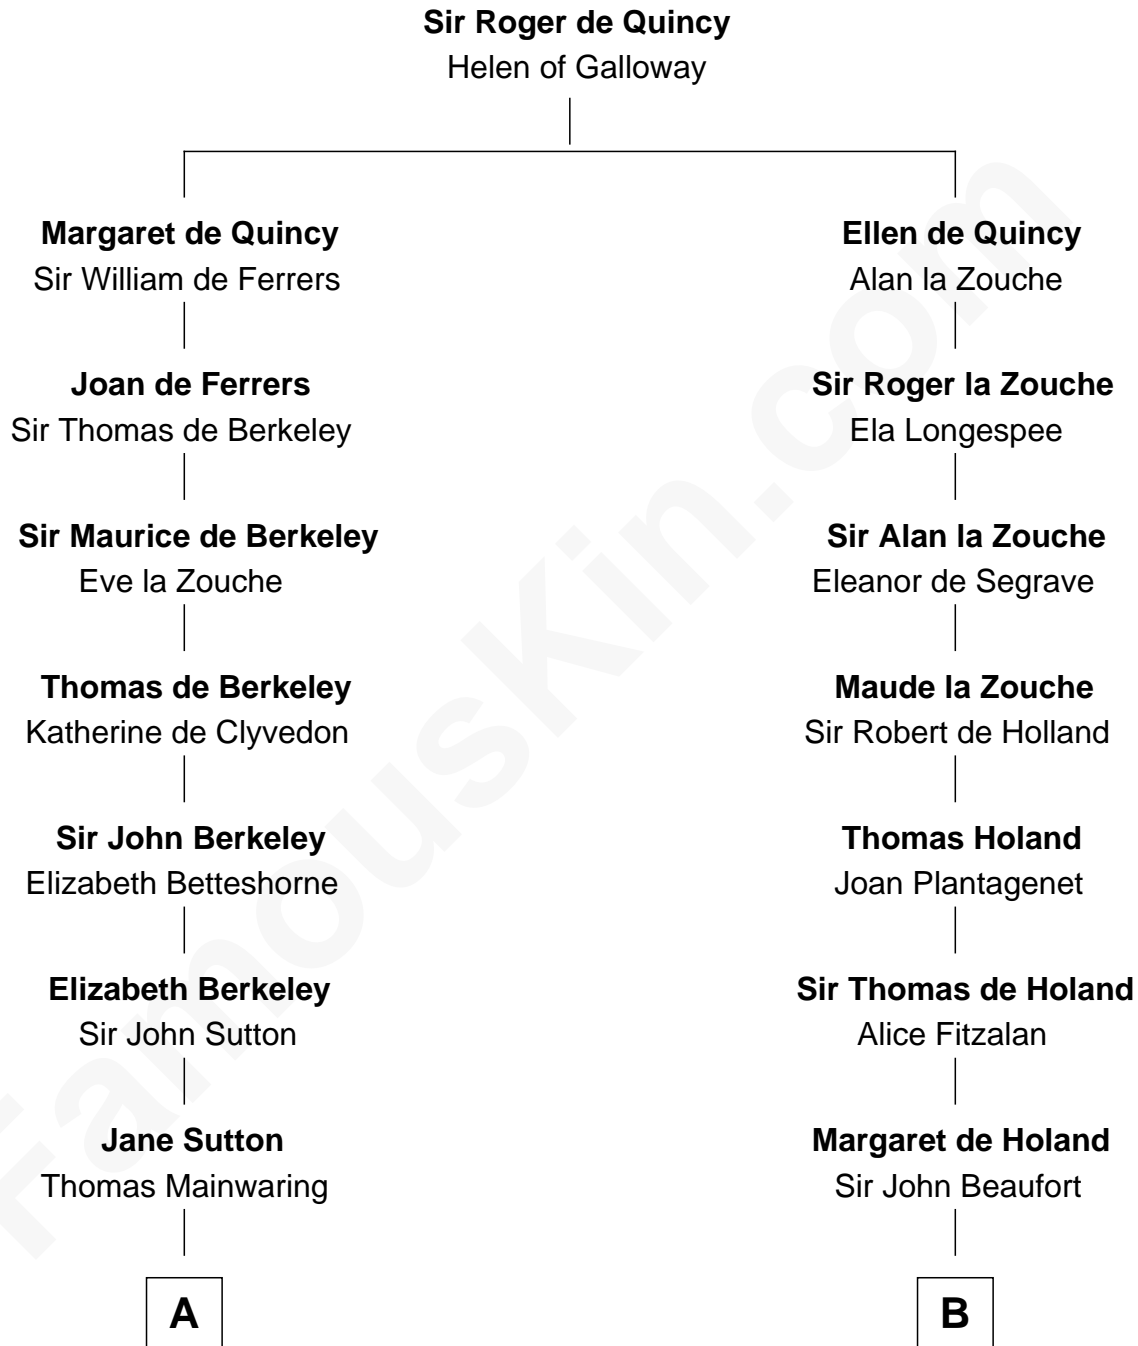

FamousKin.com Relationship Chart of

Elizabeth Montgomery

TV Actress - "Bewitched"

16th cousin 5 times removed of

Major John Pitcairn

British Commander at Battle of Lexington

C

—
Nathan Barney

Hannah Carey

—
Nathan Barney

Mary A. Deverell

—
Mary Weed Barney

Henry Montgomery

—
Henry Montgomery

Elizabeth Bryan Allen

—
Elizabeth Montgomery

TV Actress - "Bewitched"