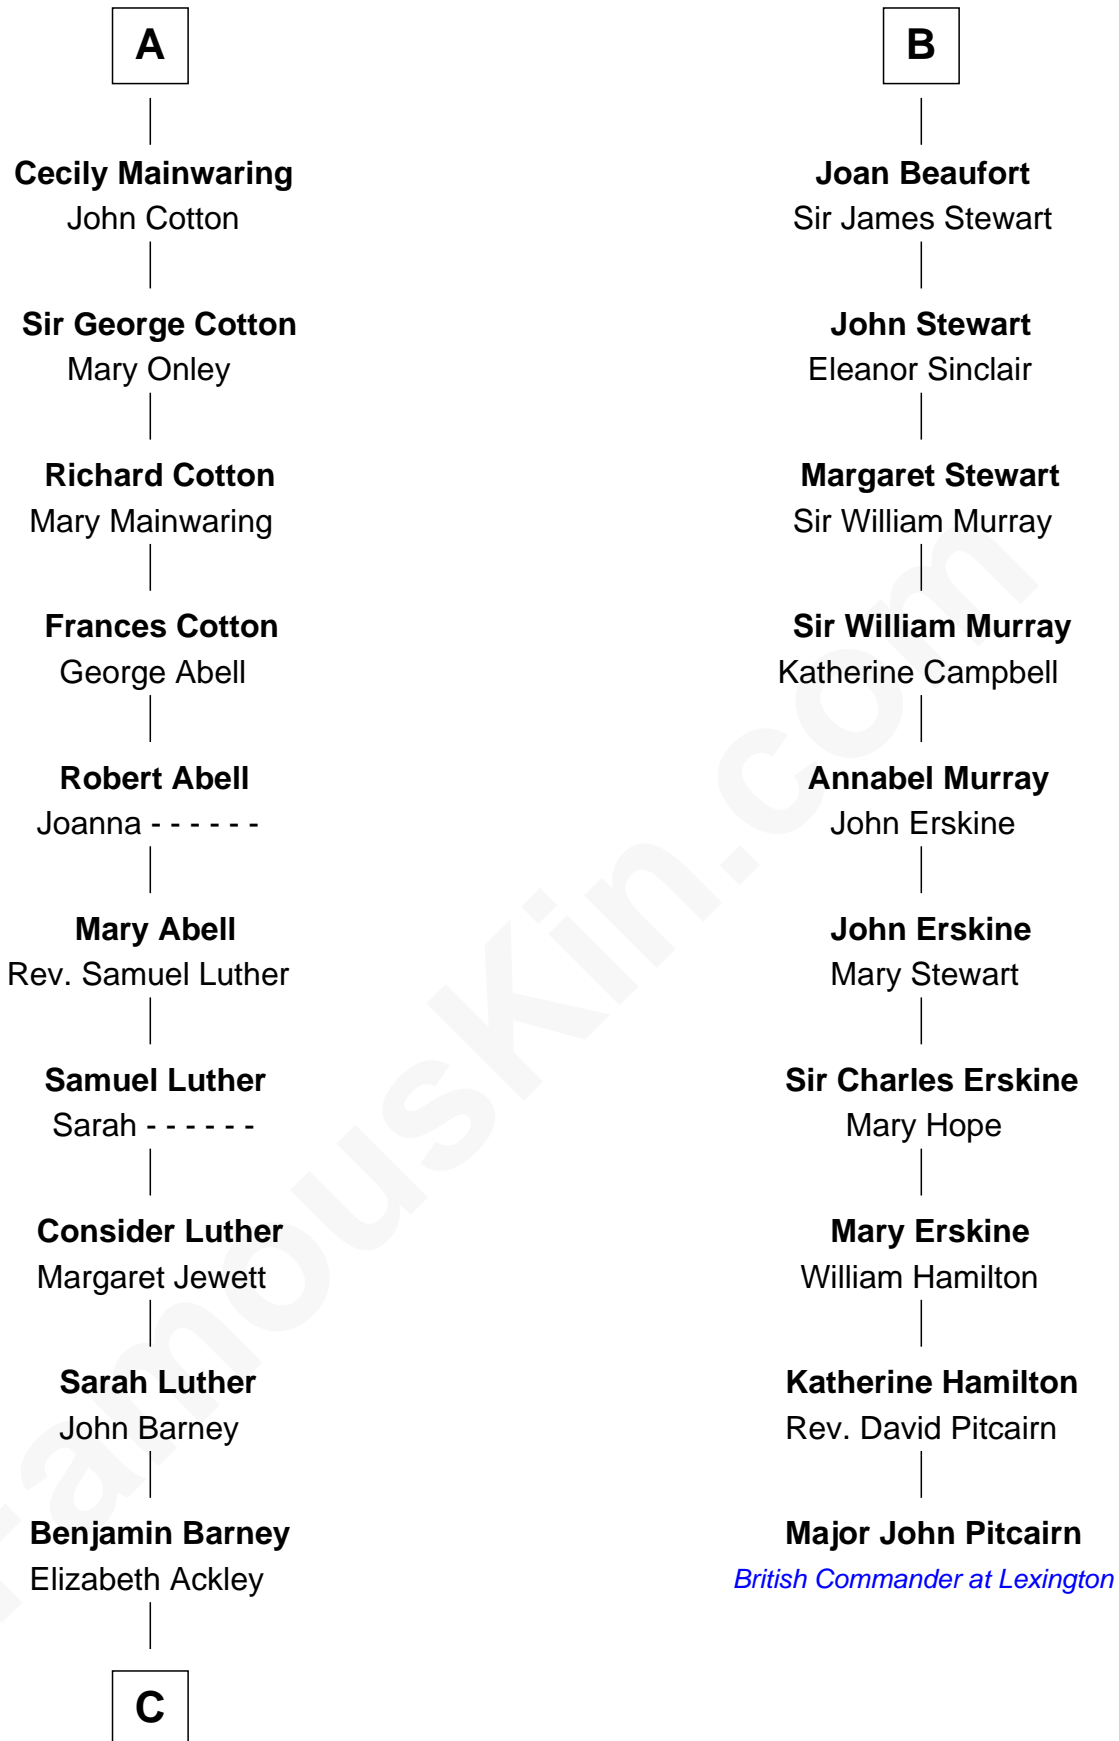

FamousKin.com Relationship Chart of

Elizabeth Montgomery

TV Actress - "Bewitched"

16th cousin 5 times removed of

Major John Pitcairn

British Commander at Battle of Lexington

C

—
Nathan Barney

Hannah Carey

—
Nathan Barney

Mary A. Deverell

—
Mary Weed Barney

Henry Montgomery

—
Henry Montgomery

Elizabeth Bryan Allen

—
Elizabeth Montgomery