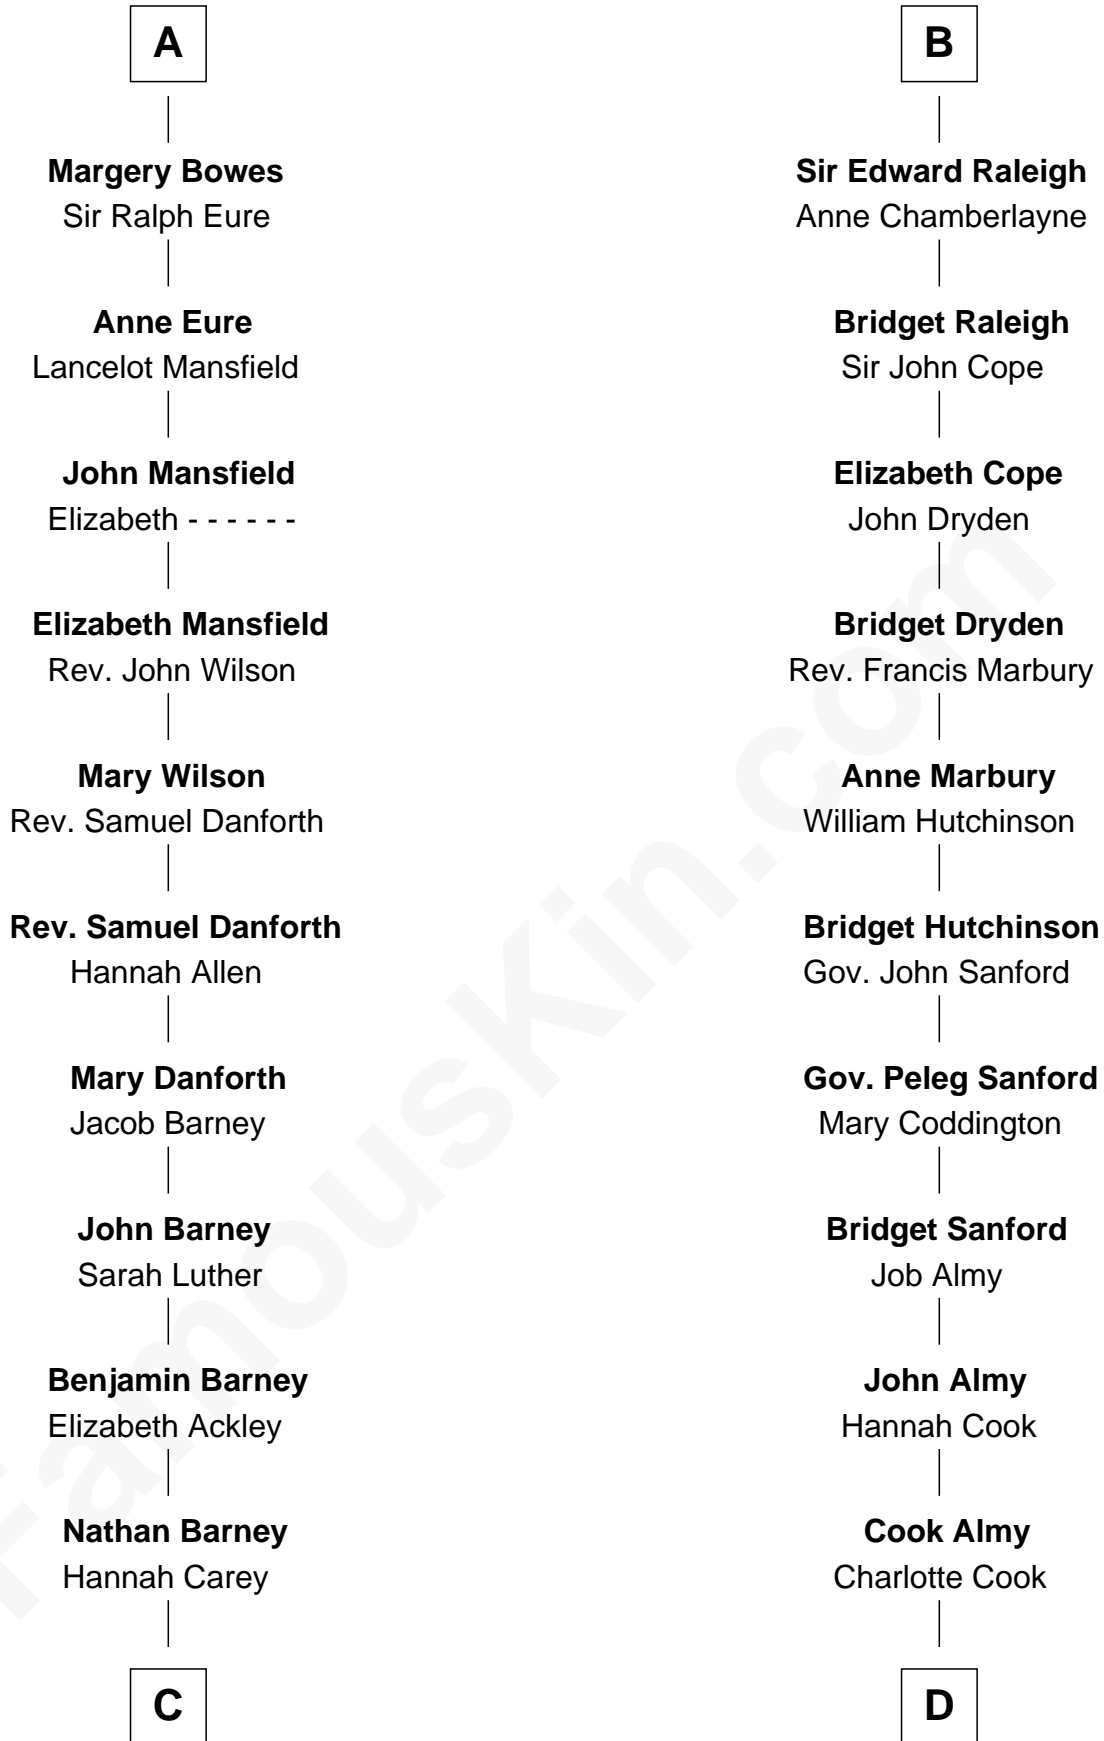

FamousKin.com
Relationship Chart of
Elizabeth Montgomery
TV Actress - "Bewitched"

20th cousin 1 time removed of

Marilyn Monroe
Actress, Model, and Singer

Sir Hugh I de Audley
 Iseult de Mortimer

C

Nathan Barney
Mary A. Deverell

Mary Weed Barney
Henry Montgomery

Henry Montgomery
Elizabeth Bryan Allen

Elizabeth Montgomery
TV Actress - "Bewitched"

D

Samuel Elam Almy
Susan Bateman

Susan Bateman Almy
Charles Adams Gifford

Frederick Almy Gifford
Elizabeth Easton Tennant

Charles Stanley Gifford
Gladys Pearl Monroe

Marilyn Monroe
Actress, Model, and Singer