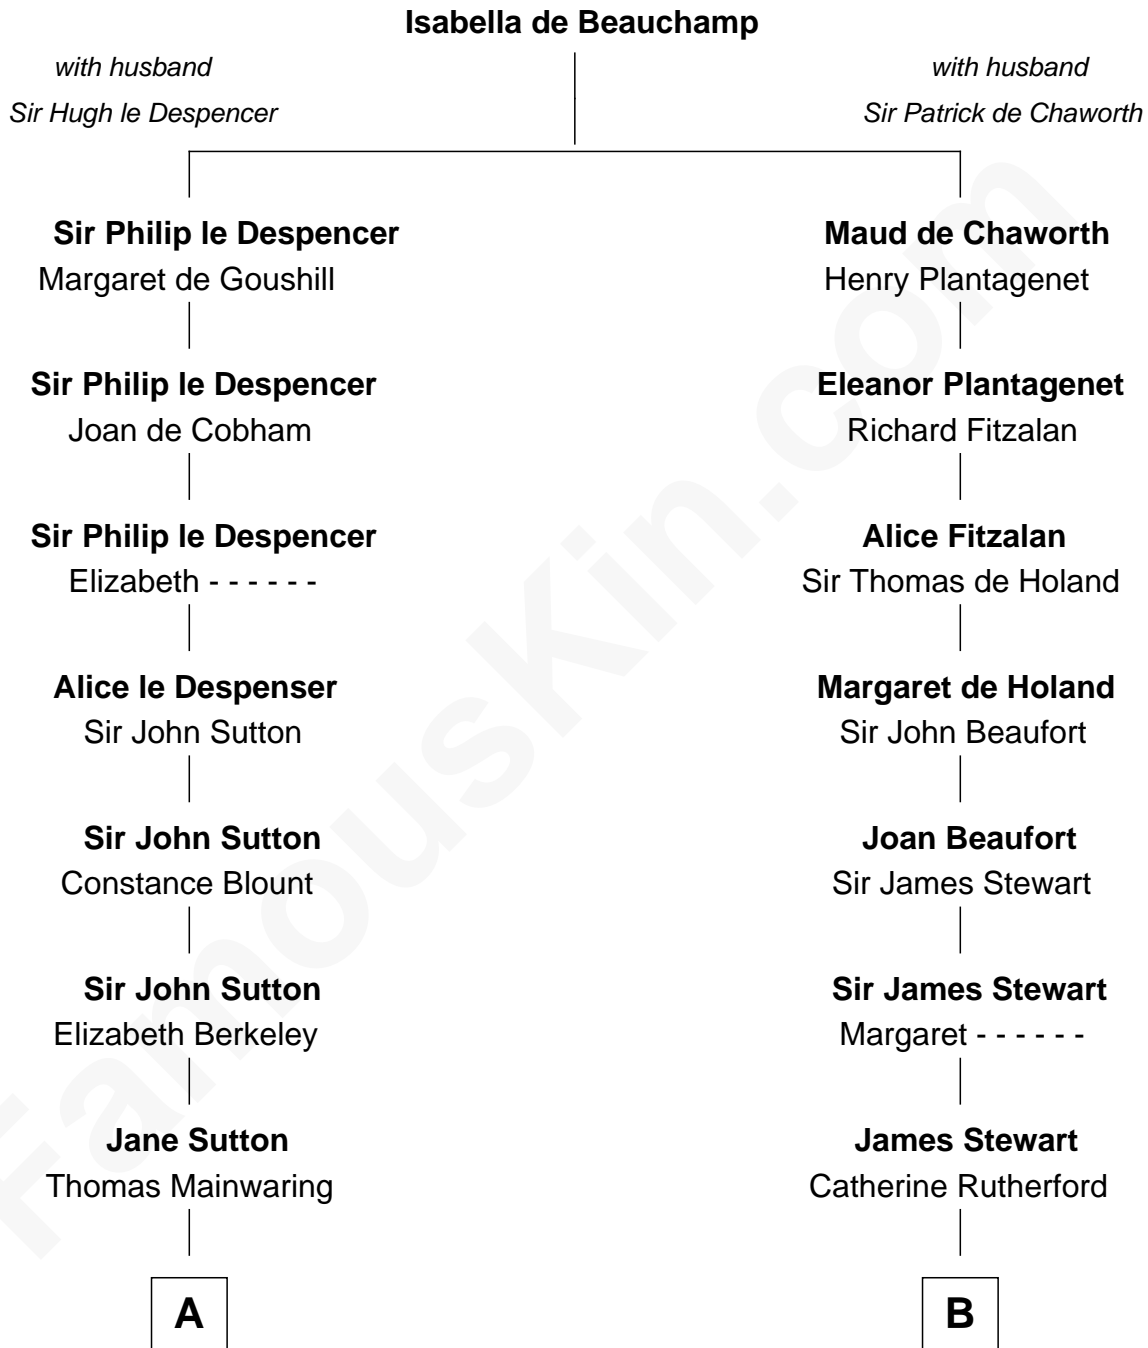

FamousKin.com
Relationship Chart of
Elizabeth Montgomery
TV Actress - "Bewitched"

17th cousin 4 times removed of
Noel Coward
Playwright, Actor, and Songwriter

C

—
Nathan Barney
Hannah Carey

—
Nathan Barney
Mary A. Deverell

—
Mary Weed Barney
Henry Montgomery

—
Henry Montgomery
Elizabeth Bryan Allen

—
Elizabeth Montgomery
TV Actress - "Bewitched"

FamousKin.com