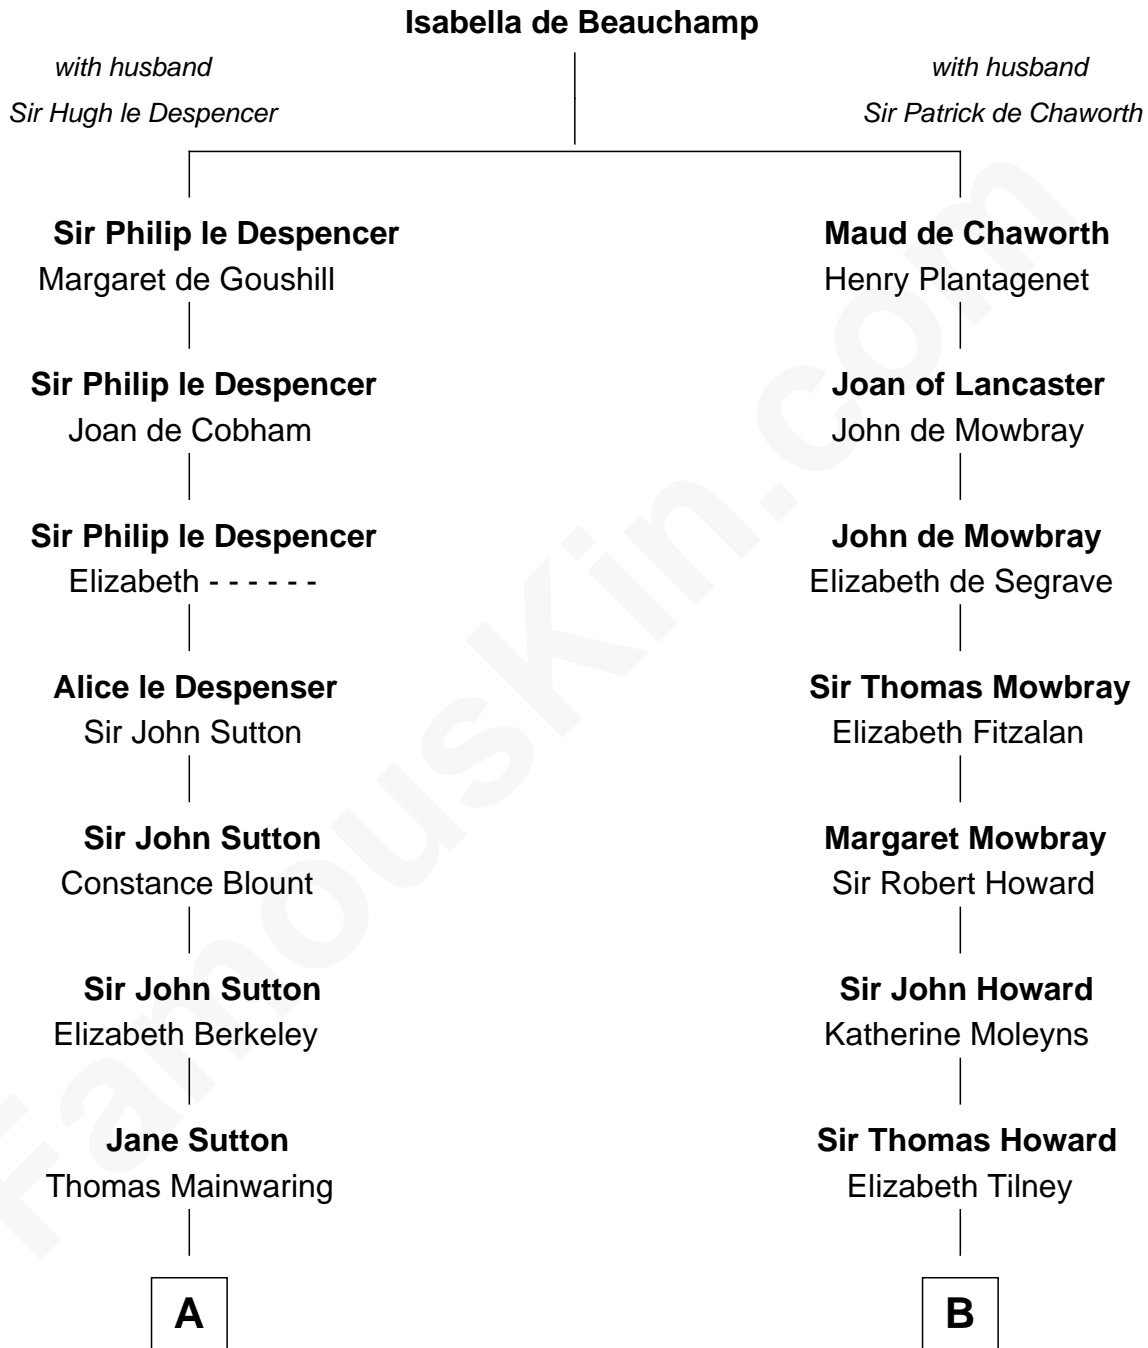

# FamousKin.com

## Relationship Chart of Elizabeth Montgomery

TV Actress - "Bewitched"

8th cousin 13 times removed of

**Catherine Howard**

5th Wife of King Henry VIII

**C**

—  
**Nathan Barney**

Hannah Carey

—  
**Nathan Barney**

Mary A. Deverell

—  
**Mary Weed Barney**

Henry Montgomery

—  
**Henry Montgomery**

Elizabeth Bryan Allen

—  
**Elizabeth Montgomery**

*TV Actress - "Bewitched"*