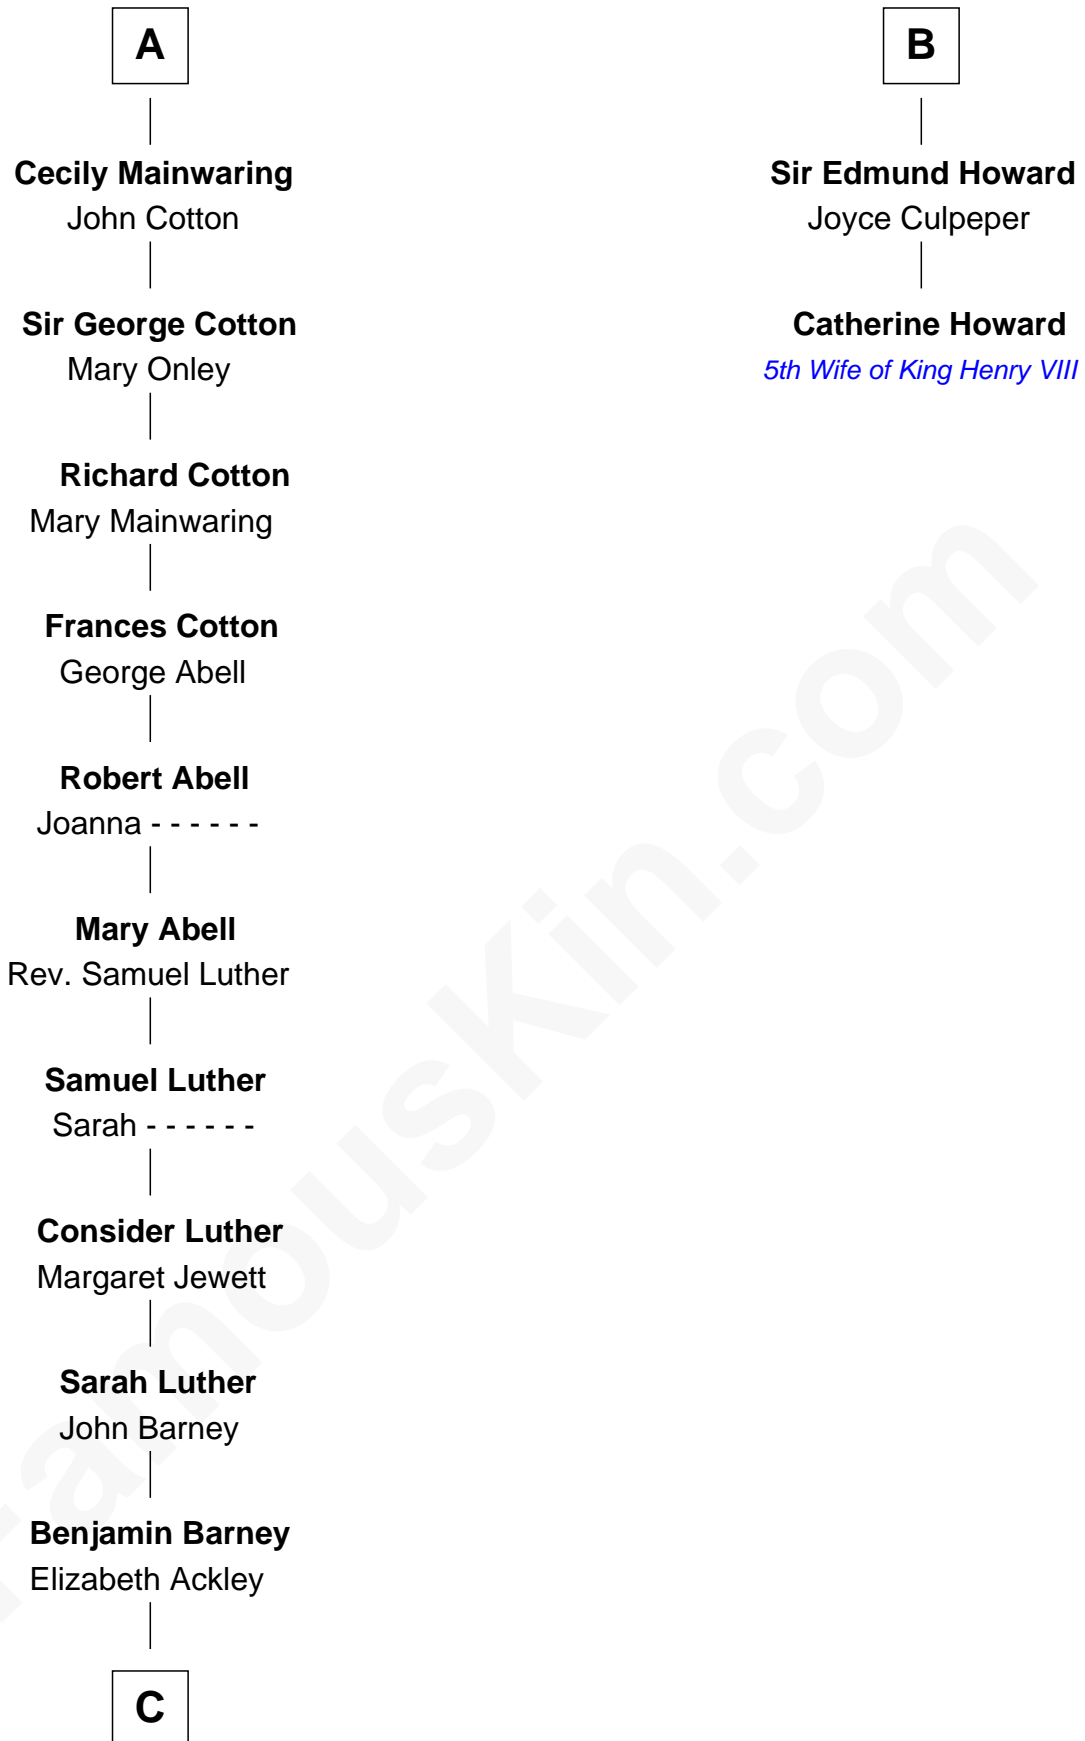

## Relationship Chart of Elizabeth Montgomery

TV Actress - "Bewitched"

8th cousin 13 times removed of

**Catherine Howard**

5th Wife of King Henry VIII

**C**

—  
**Nathan Barney**

Hannah Carey

—  
**Nathan Barney**

Mary A. Deverell

—  
**Mary Weed Barney**

Henry Montgomery

—  
**Henry Montgomery**

Elizabeth Bryan Allen

—  
**Elizabeth Montgomery**

*TV Actress - "Bewitched"*