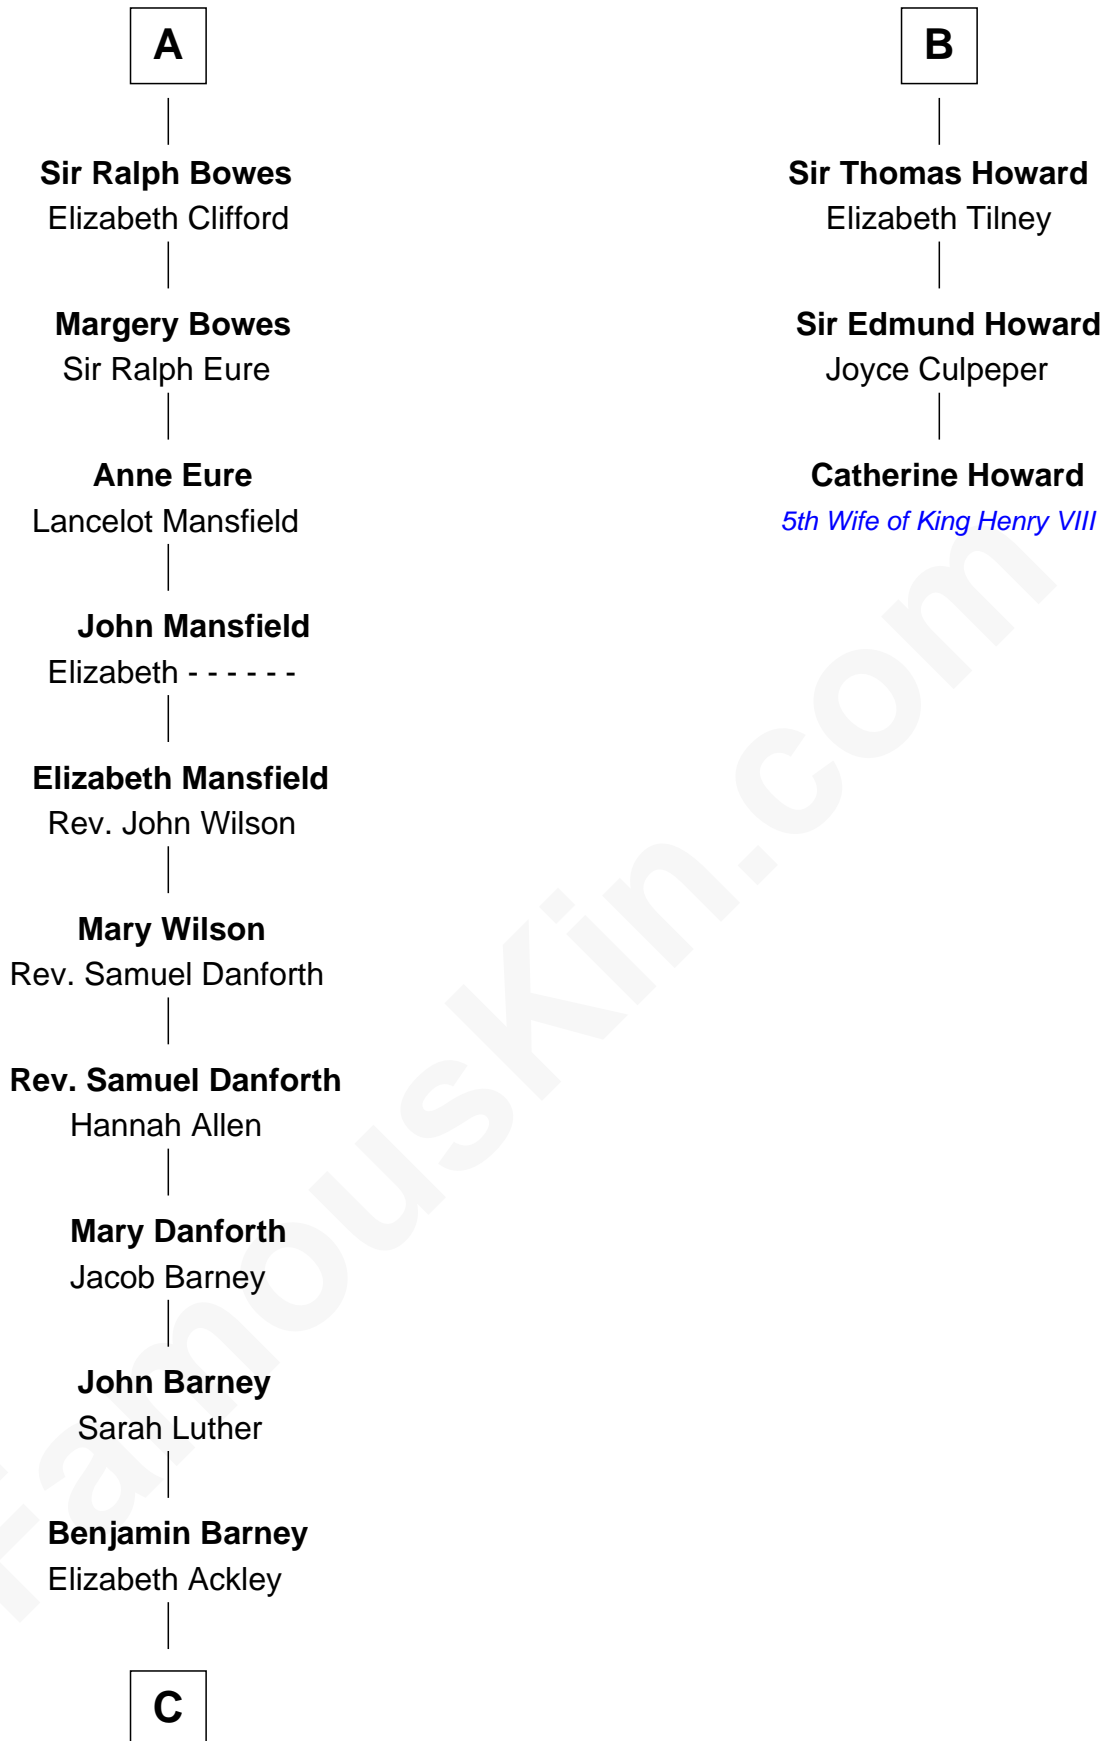

FamousKin.com Relationship Chart of

Elizabeth Montgomery

TV Actress - "Bewitched"

9th cousin 12 times removed of

Catherine Howard

5th Wife of King Henry VIII

C

—
Nathan Barney

Hannah Carey

—
Nathan Barney

Mary A. Deverell

—
Mary Weed Barney

Henry Montgomery

—
Henry Montgomery

Elizabeth Bryan Allen

—
Elizabeth Montgomery