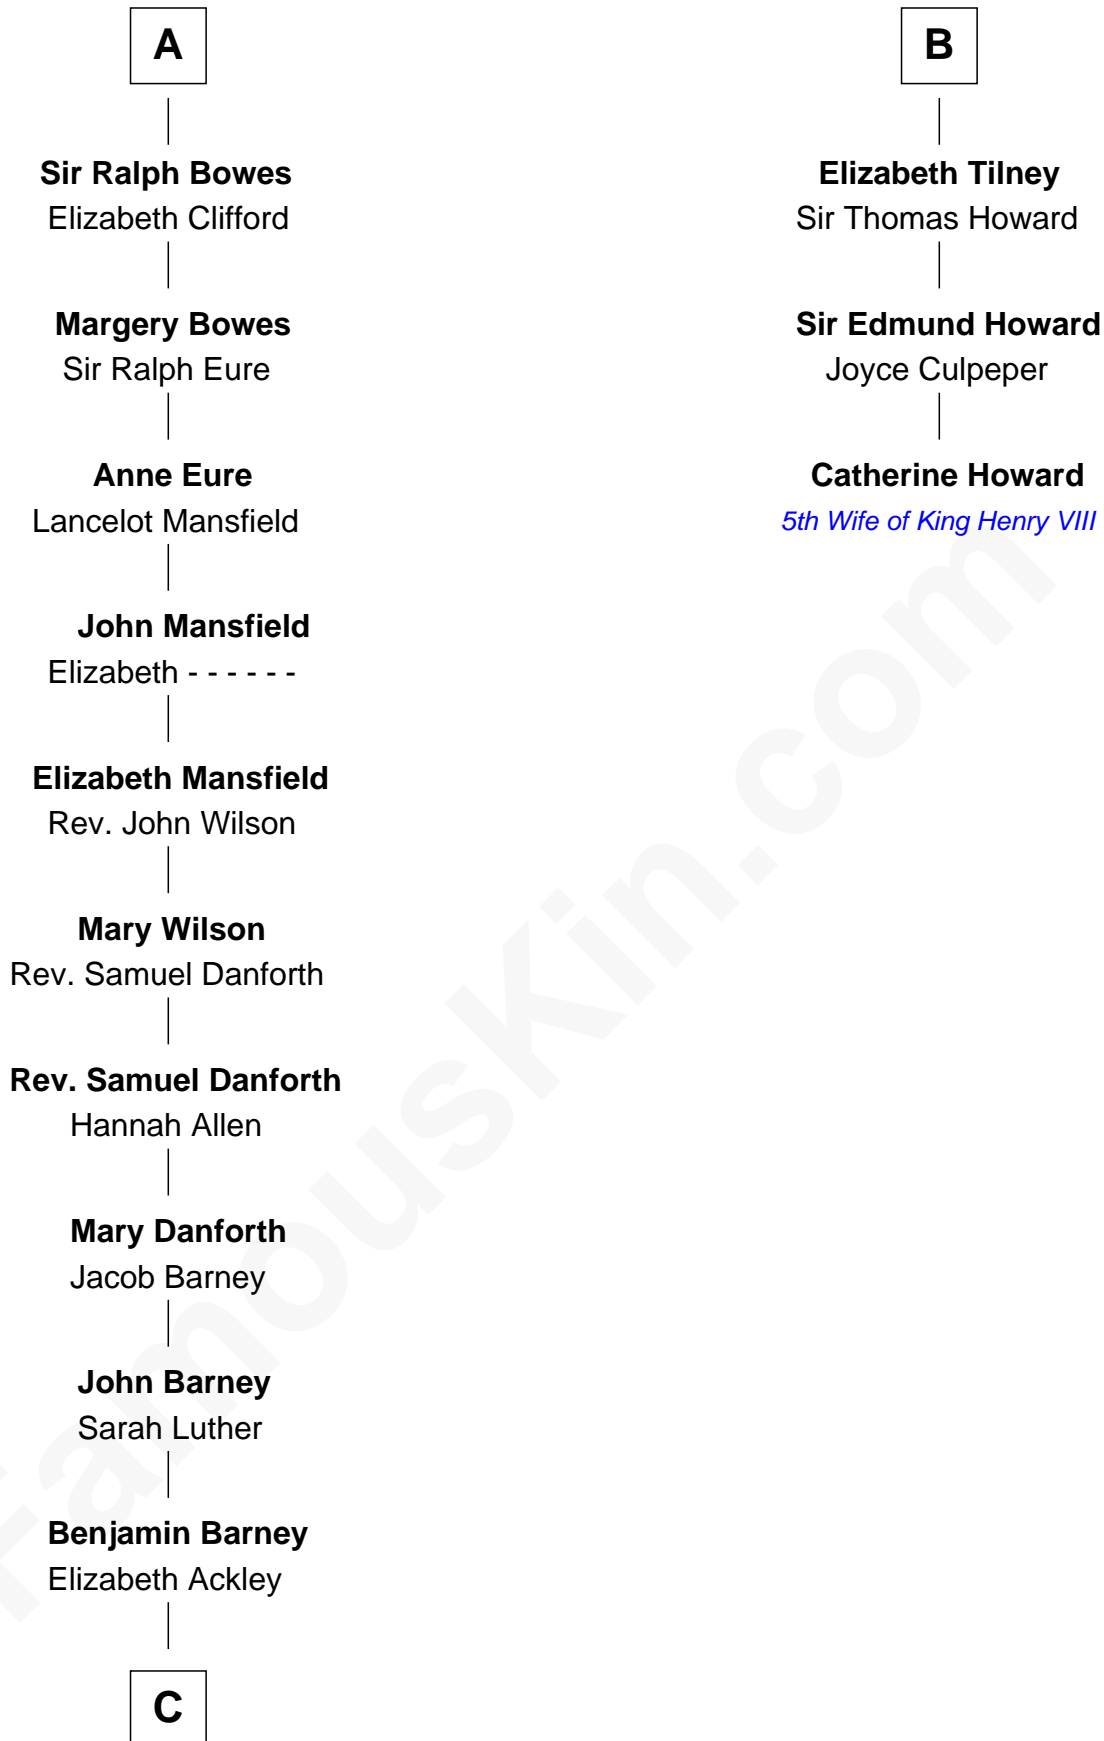

## Relationship Chart of

### Elizabeth Montgomery

TV Actress - "Bewitched"

9th cousin 12 times removed of

### Catherine Howard

5th Wife of King Henry VIII

**C**

—  
**Nathan Barney**

Hannah Carey

—  
**Nathan Barney**

Mary A. Deverell

—  
**Mary Weed Barney**