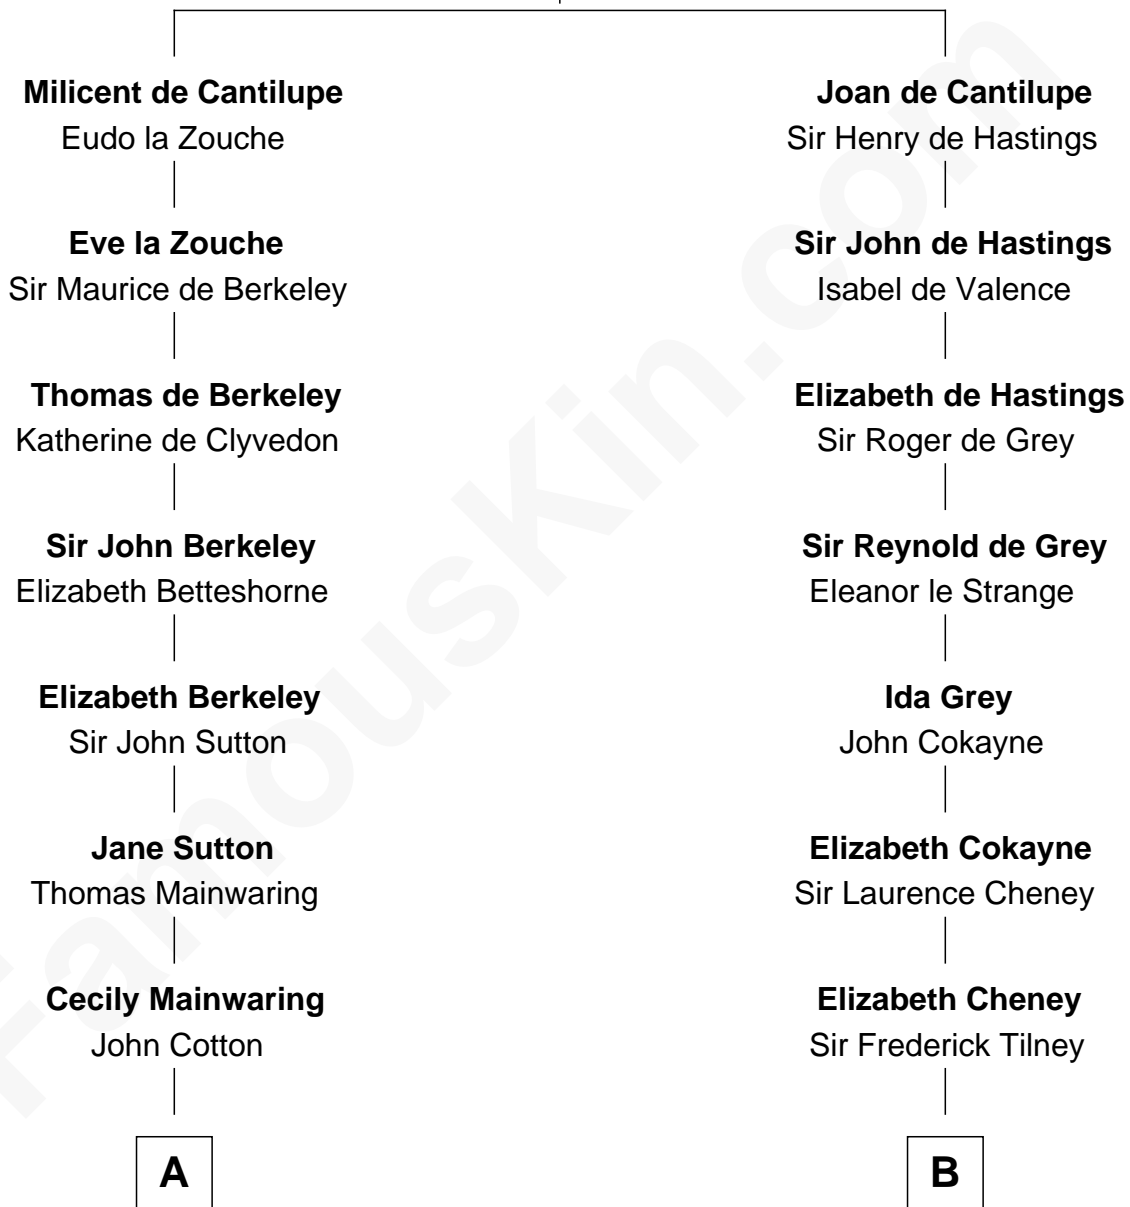

FamousKin.com
Relationship Chart of
Elizabeth Montgomery
TV Actress - "Bewitched"

9th cousin 11 times removed of
Catherine Howard
5th Wife of King Henry VIII

Sir William de Cantilupe
 Eve de Braiose

C

—
Nathan Barney

Mary A. Deverell

—
Mary Weed Barney

Henry Montgomery

—
Henry Montgomery

Elizabeth Bryan Allen

—
Elizabeth Montgomery

TV Actress - "Bewitched"