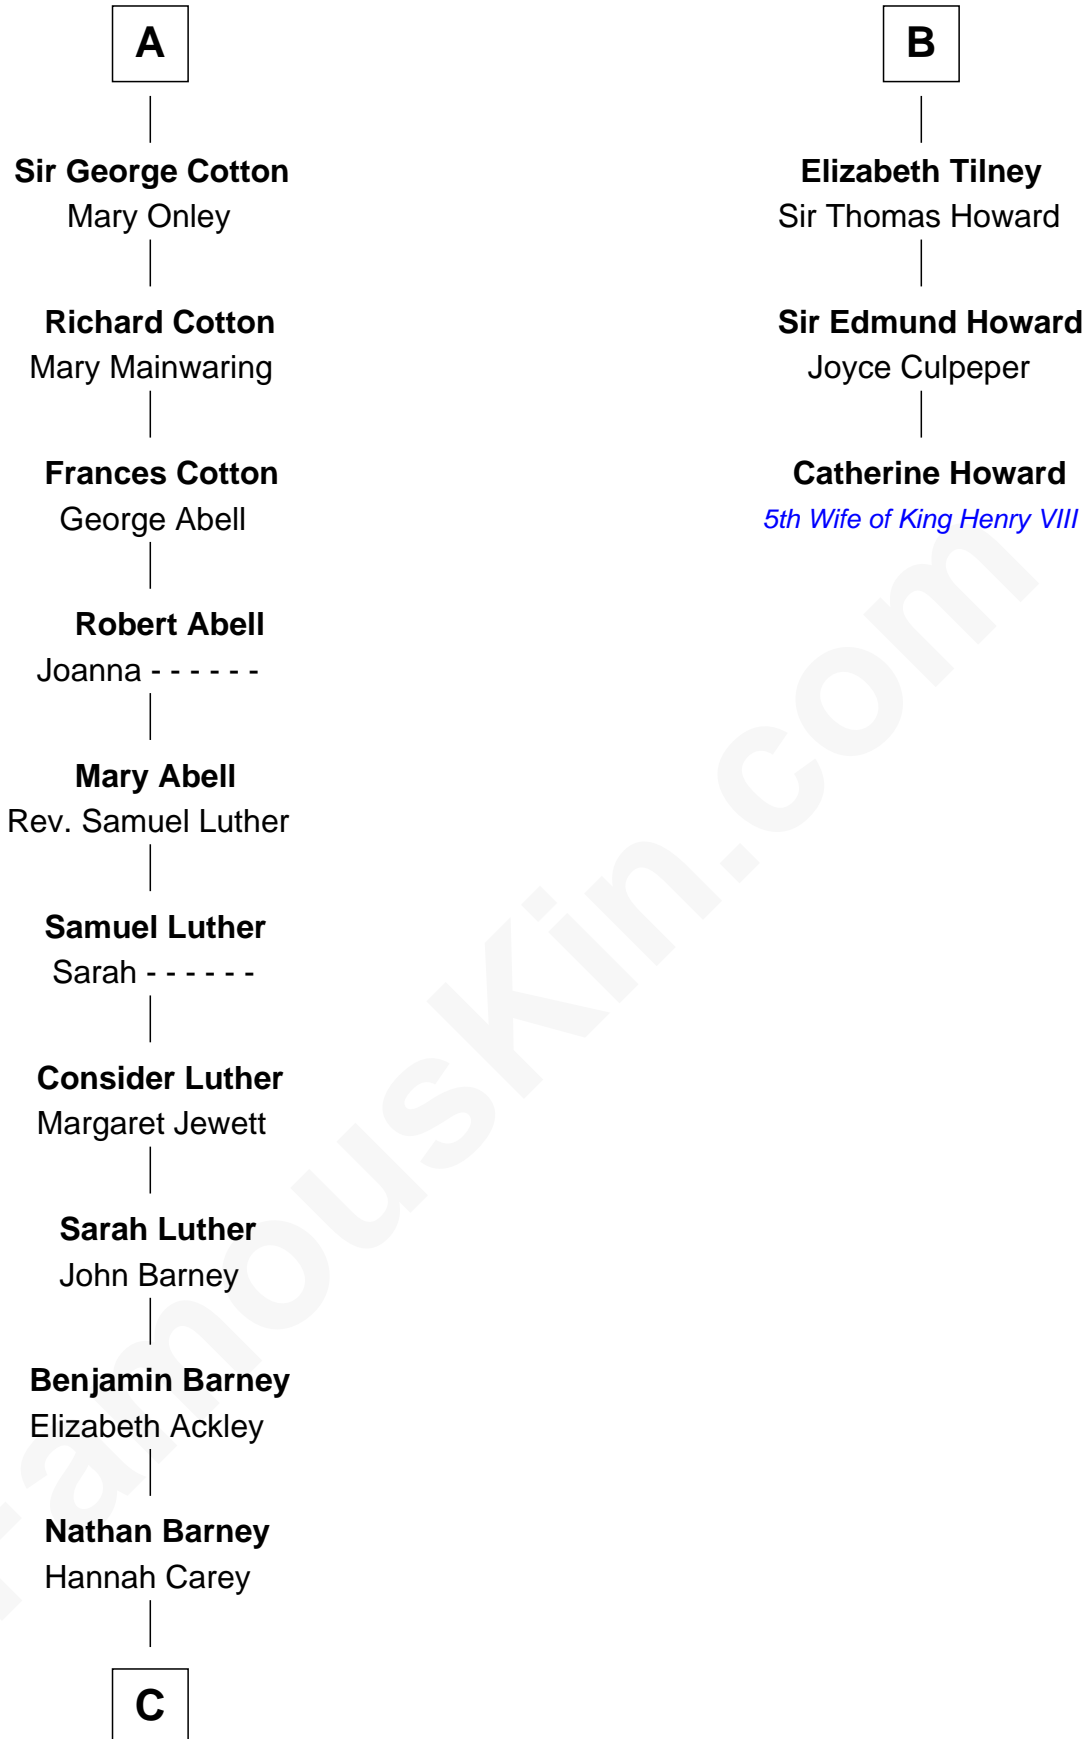

FamousKin.com
Relationship Chart of
Elizabeth Montgomery
TV Actress - "Bewitched"

9th cousin 11 times removed of
Catherine Howard
5th Wife of King Henry VIII

Sir William de Cantilupe
 Eve de Braiose

C

—
Nathan Barney

Mary A. Deverell

—
Mary Weed Barney

Henry Montgomery

—
Henry Montgomery

Elizabeth Bryan Allen

—
Elizabeth Montgomery

TV Actress - "Bewitched"