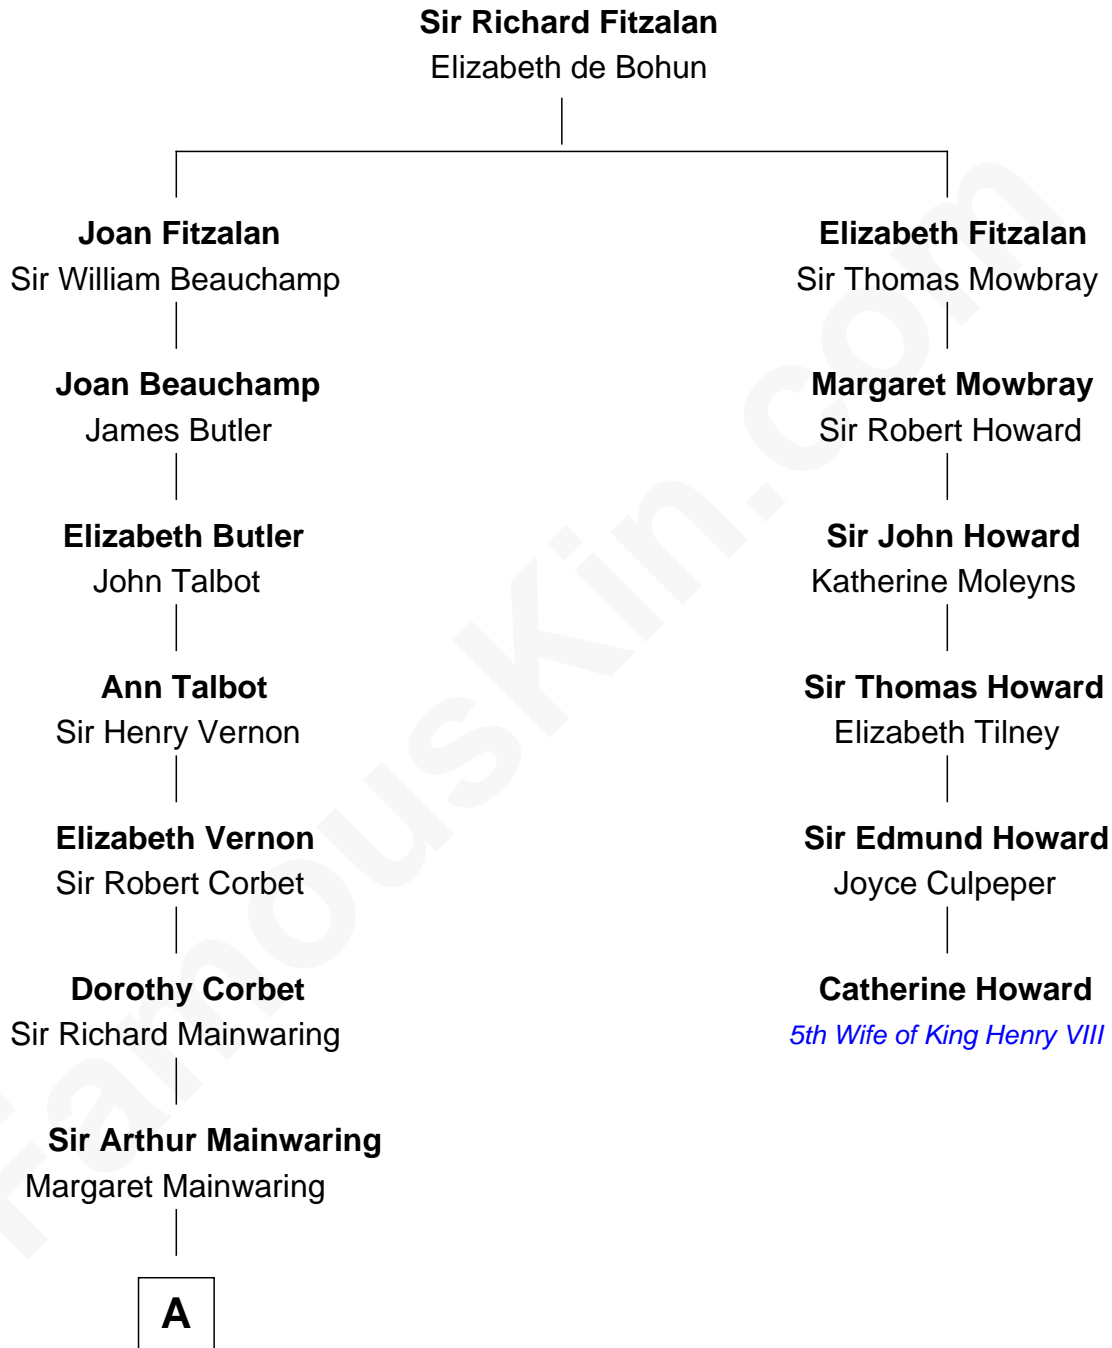

FamousKin.com

Relationship Chart of

Elizabeth Montgomery

TV Actress - "Bewitched"

5th cousin 14 times removed of

Catherine Howard

5th Wife of King Henry VIII

B

—
Mary Weed Barney

Henry Montgomery

—
Henry Montgomery

Elizabeth Bryan Allen

—
Elizabeth Montgomery

TV Actress - "Bewitched"

FamousKin.com