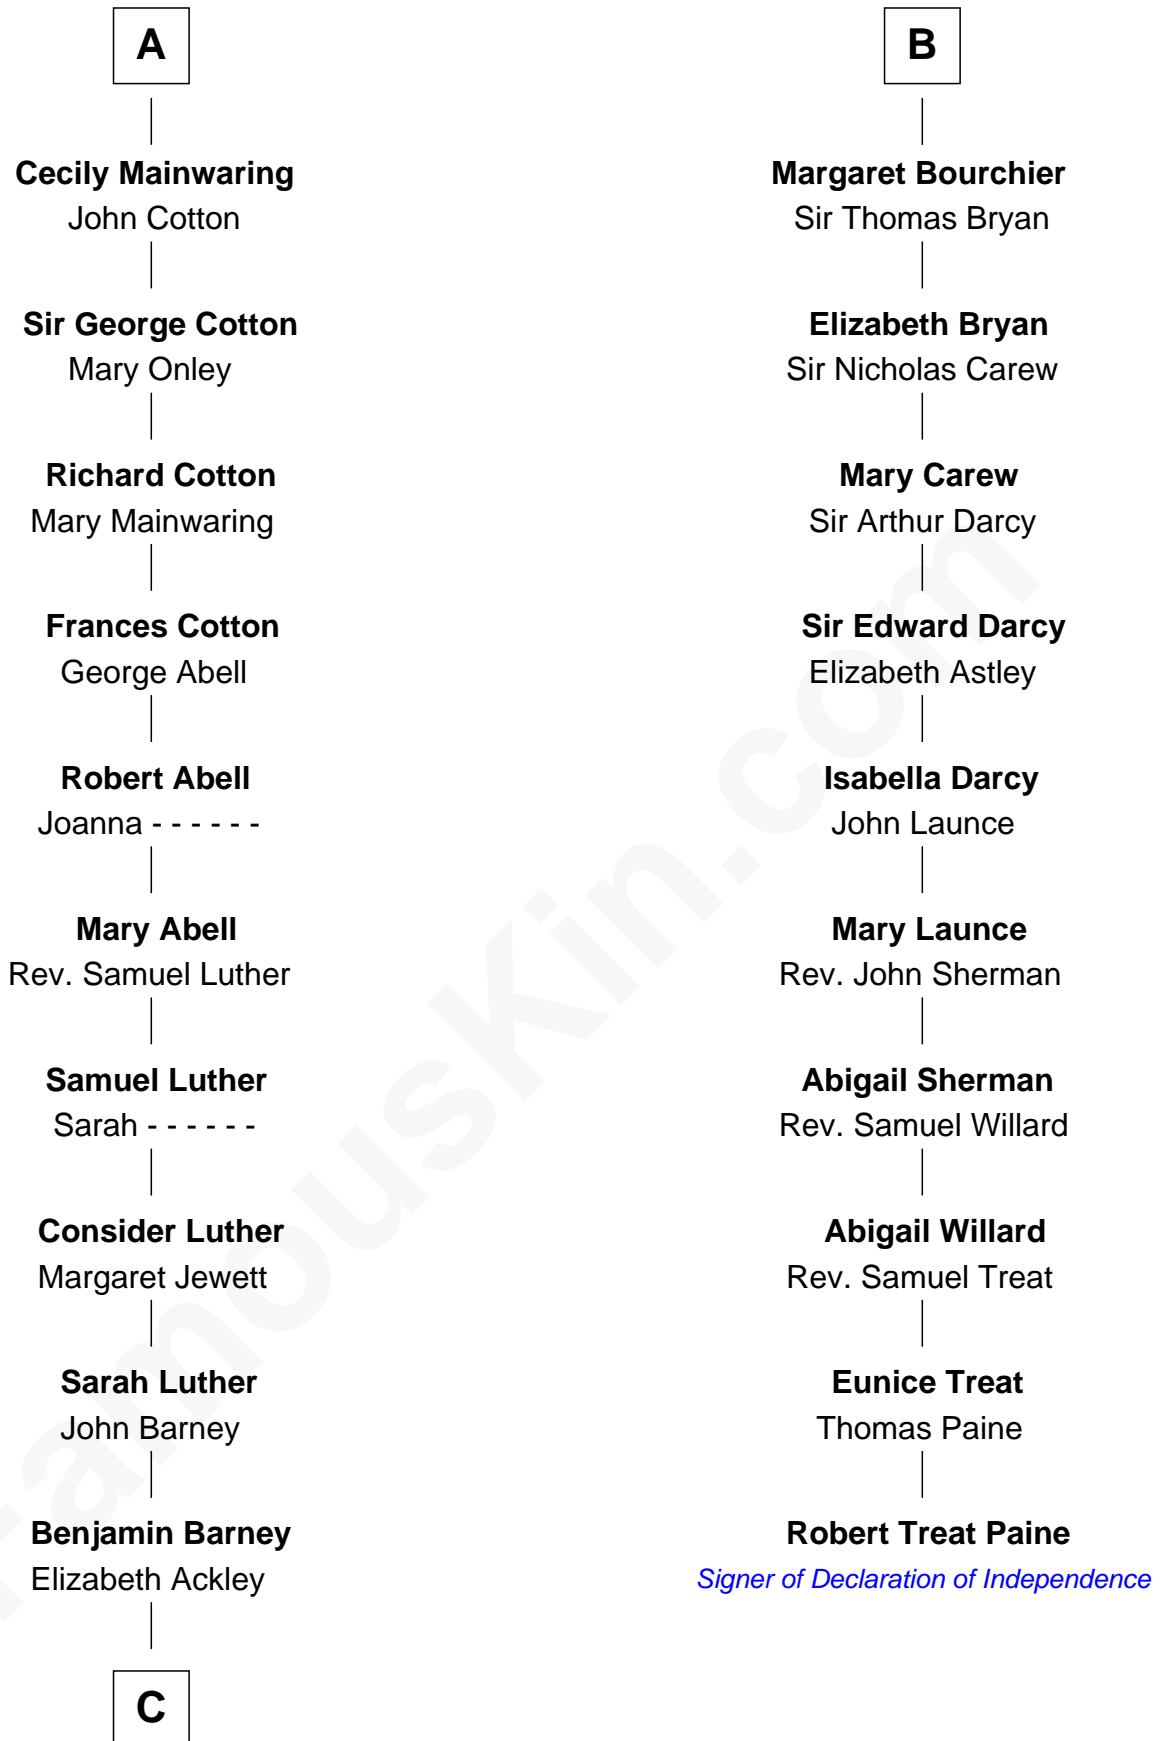

FamousKin.com
Relationship Chart of
Elizabeth Montgomery
TV Actress - "Bewitched"

16th cousin 5 times removed of

Robert Treat Paine
Signer of the Declaration of Independence

C

—
Nathan Barney

Hannah Carey

—
Nathan Barney

Mary A. Deverell

—
Mary Weed Barney

Henry Montgomery

—
Henry Montgomery

Elizabeth Bryan Allen

—
Elizabeth Montgomery

TV Actress - "Bewitched"

FamousKin.com