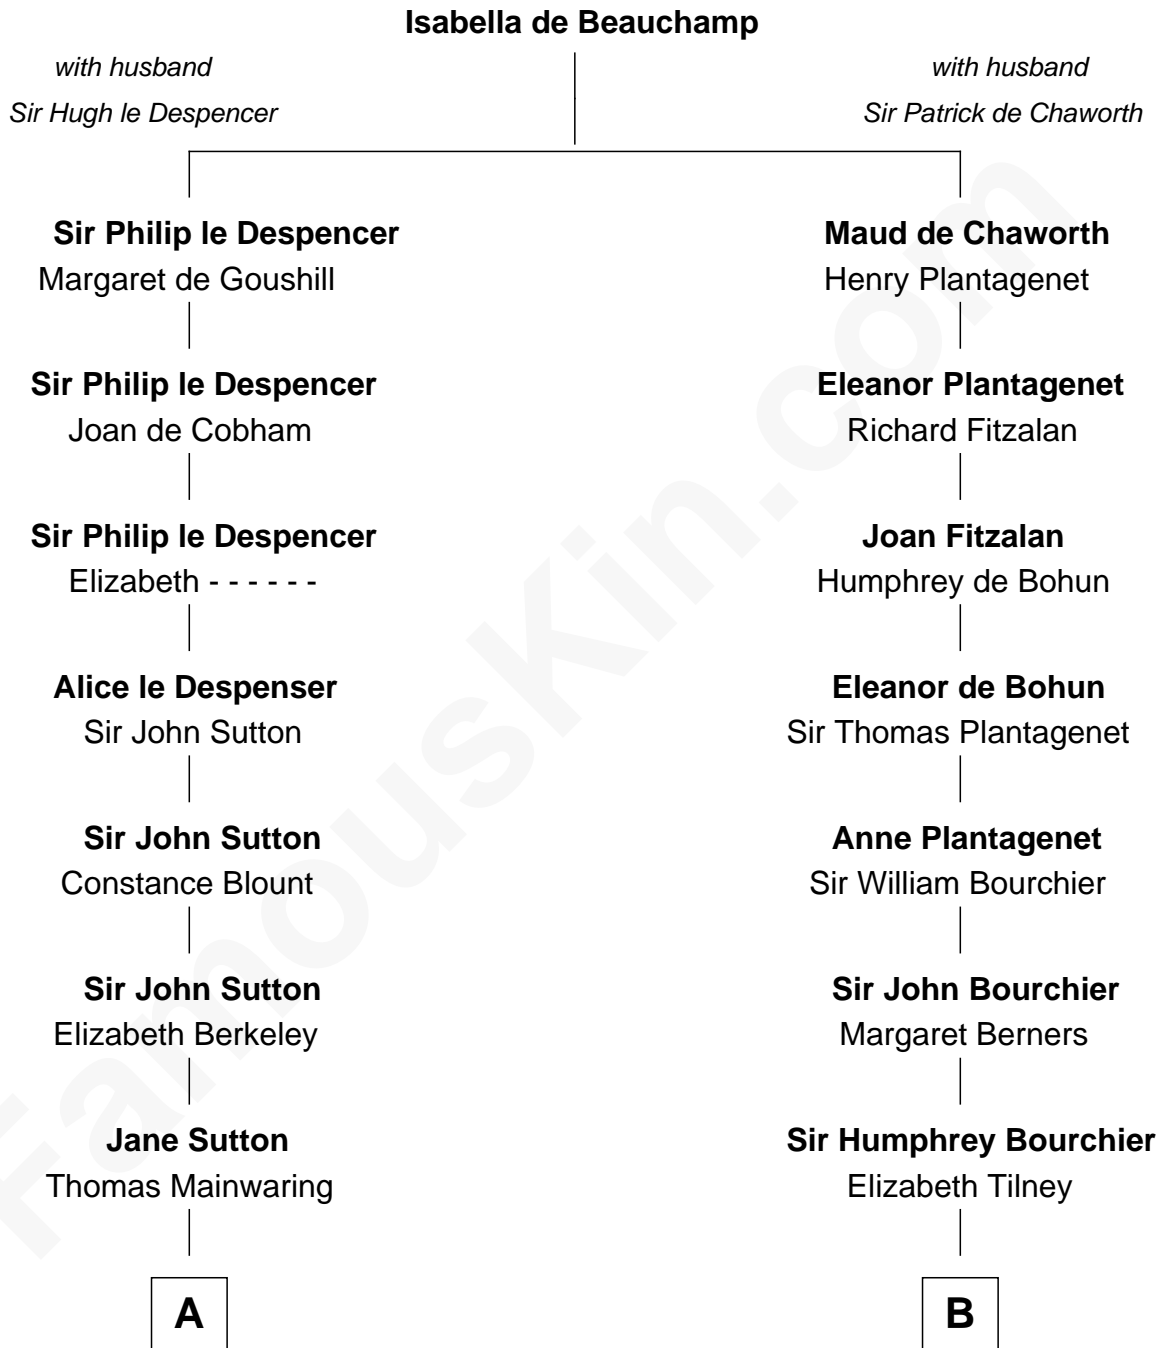

FamousKin.com
Relationship Chart of
Elizabeth Montgomery
TV Actress - "Bewitched"

16th cousin 5 times removed of

Robert Treat Paine
Signer of the Declaration of Independence

C

—
Nathan Barney

Hannah Carey

—
Nathan Barney

Mary A. Deverell

—
Mary Weed Barney

Henry Montgomery

—
Henry Montgomery

Elizabeth Bryan Allen

—
Elizabeth Montgomery

TV Actress - "Bewitched"

FamousKin.com