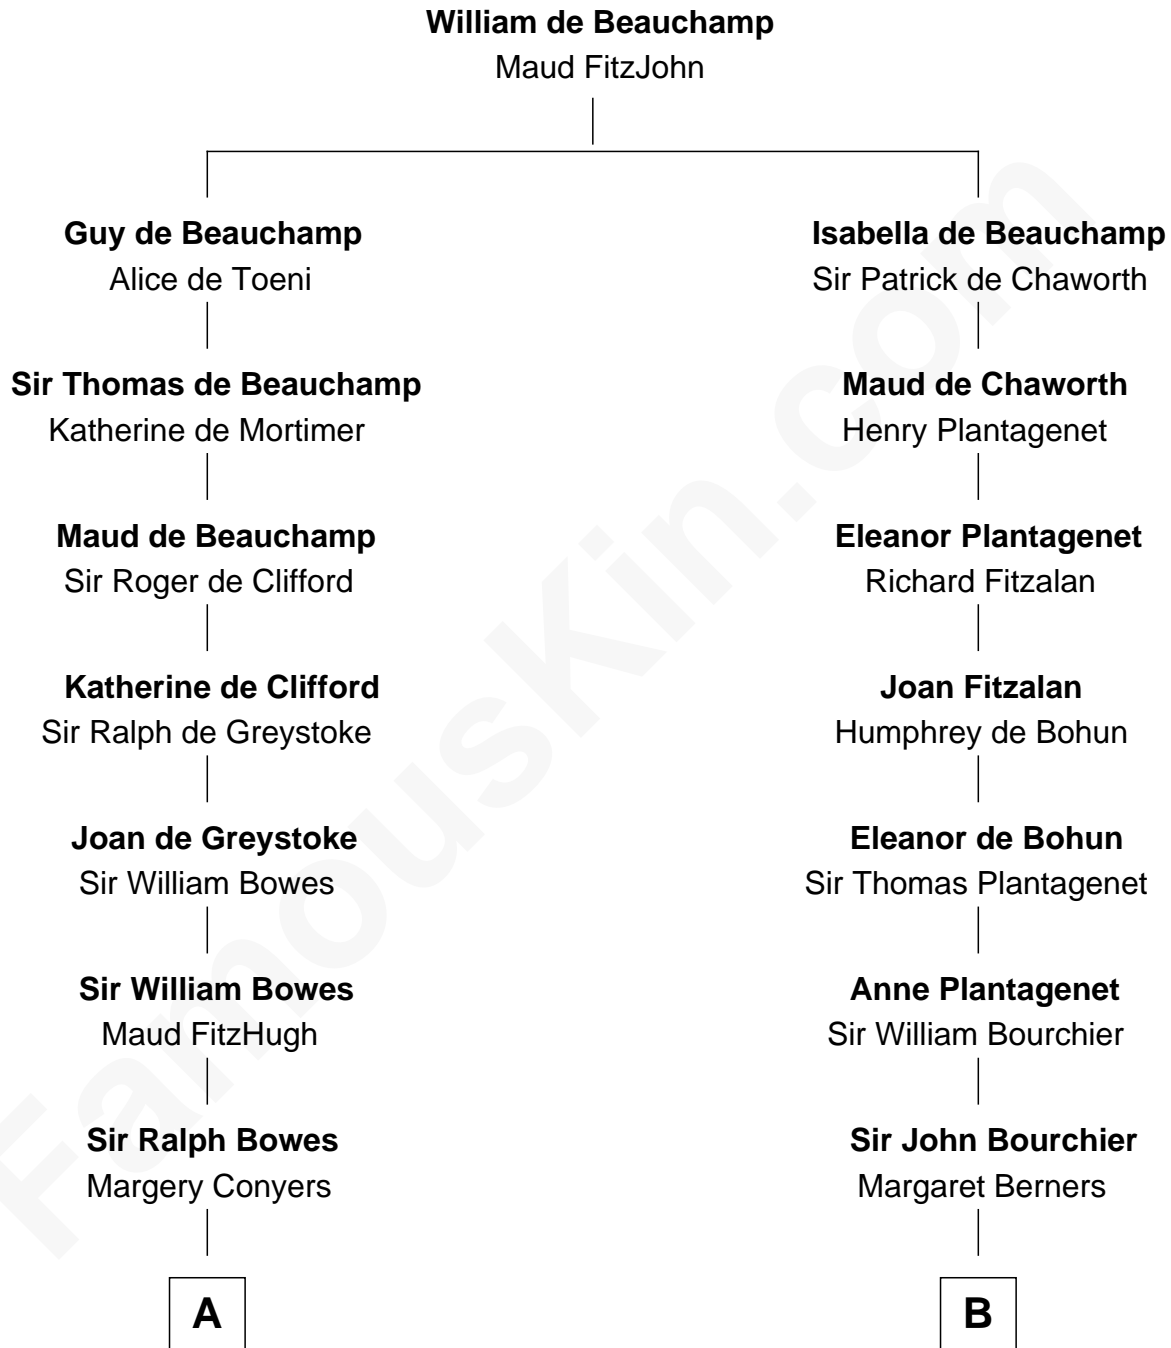

# FamousKin.com

## Relationship Chart of Elizabeth Montgomery

TV Actress - "Bewitched"

17th cousin 4 times removed of

**Robert Treat Paine**

Signer of the Declaration of Independence

**C**

—  
**Nathan Barney**

Hannah Carey

—  
**Nathan Barney**

Mary A. Deverell

—  
**Mary Weed Barney**

Henry Montgomery

—  
**Henry Montgomery**

Elizabeth Bryan Allen

—  
**Elizabeth Montgomery**

*TV Actress - "Bewitched"*