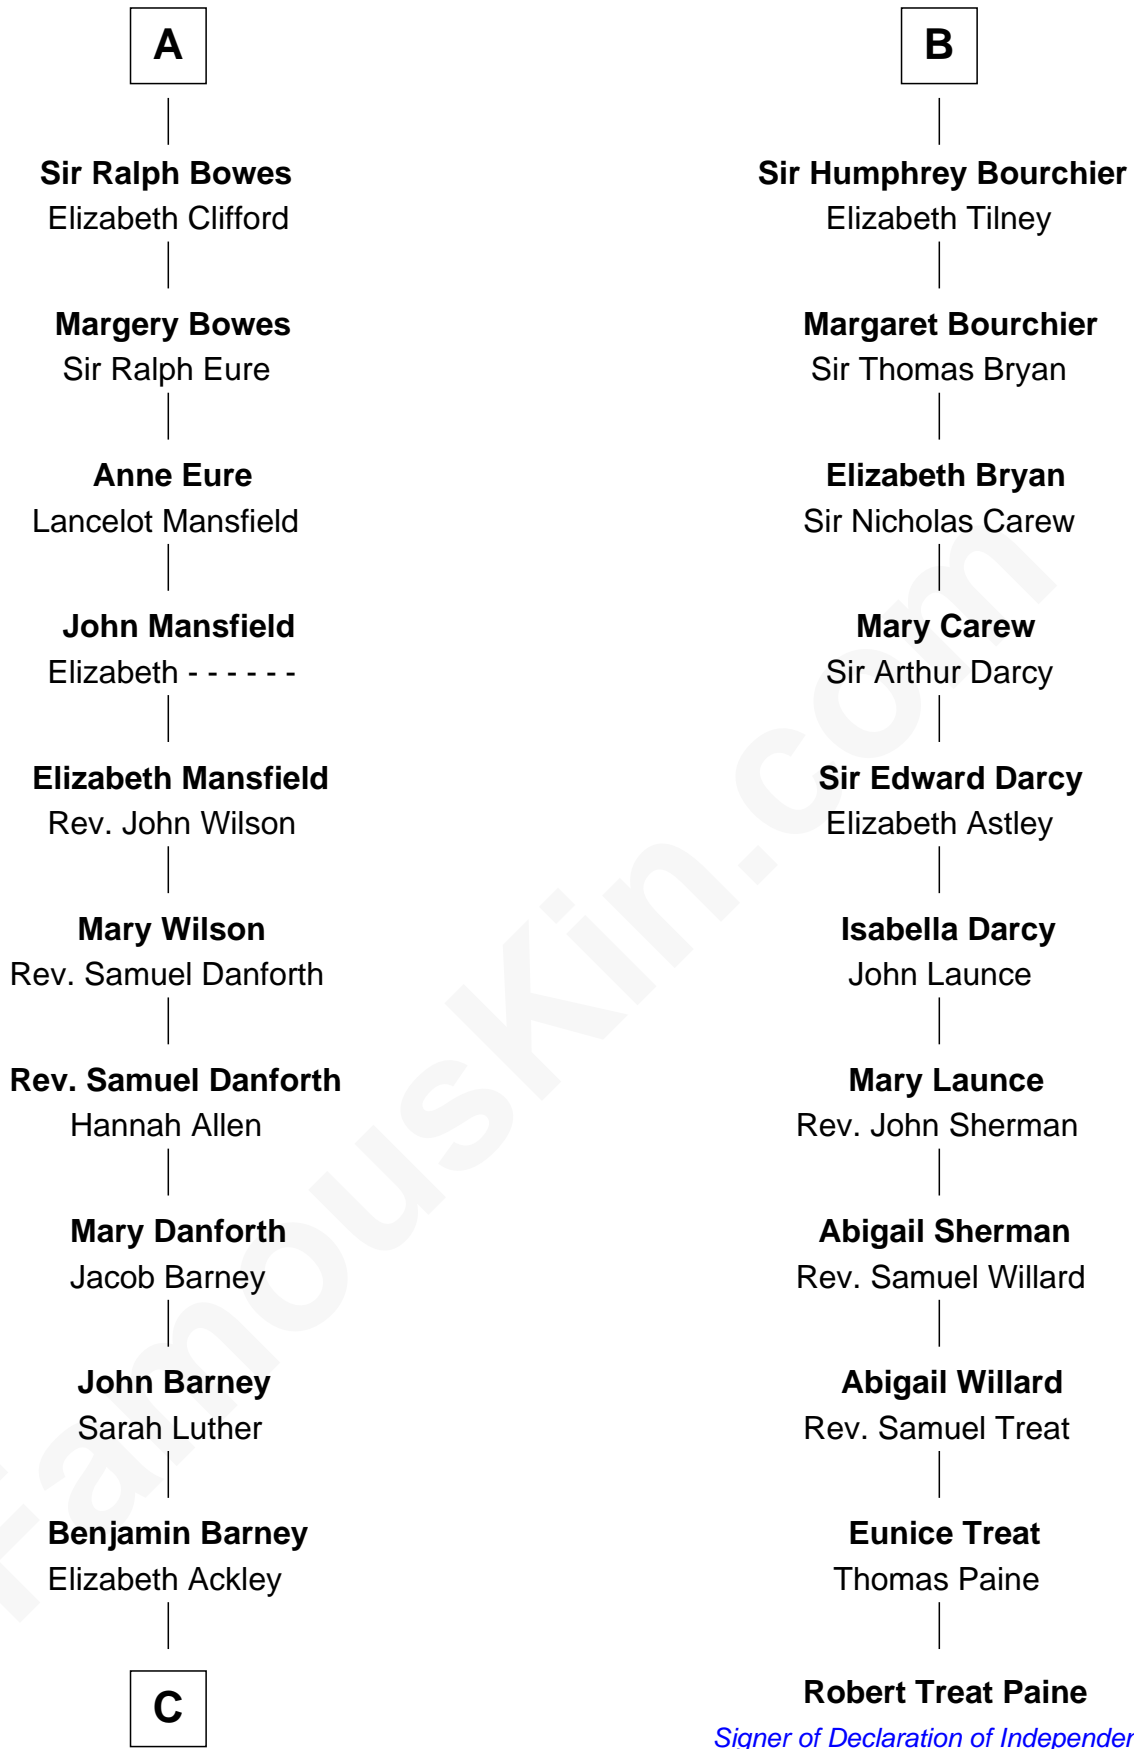

## Relationship Chart of Elizabeth Montgomery

TV Actress - "Bewitched"

17th cousin 4 times removed of

**Robert Treat Paine**

Signer of the Declaration of Independence

**C**

—  
**Nathan Barney**

Hannah Carey

—  
**Nathan Barney**

Mary A. Deverell

—  
**Mary Weed Barney**

Henry Montgomery

—  
**Henry Montgomery**

Elizabeth Bryan Allen

—  
**Elizabeth Montgomery**

*TV Actress - "Bewitched"*