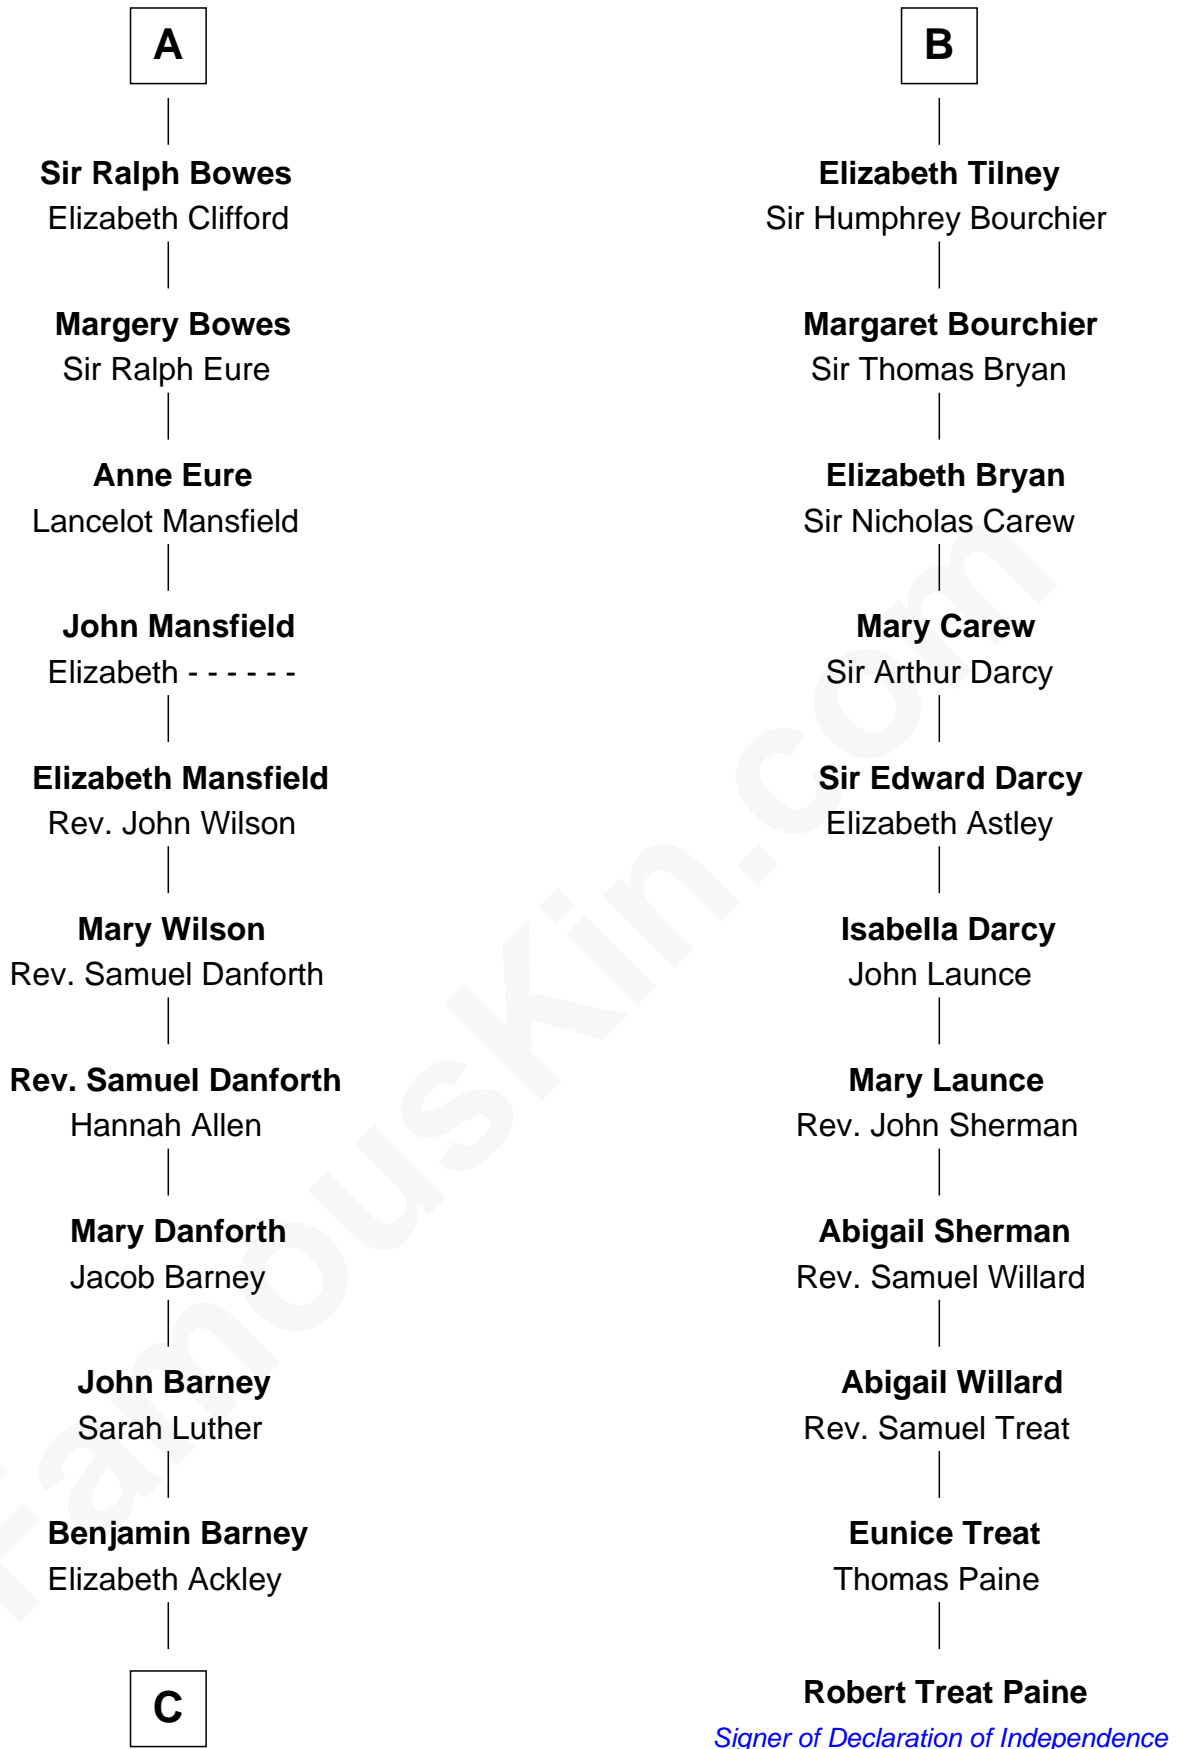

FamousKin.com

Relationship Chart of

Elizabeth Montgomery

TV Actress - "Bewitched"

17th cousin 4 times removed of

Robert Treat Paine

Signer of the Declaration of Independence

C

—
Nathan Barney

Hannah Carey

—
Nathan Barney

Mary A. Deverell

—
Mary Weed Barney

Henry Montgomery

—
Henry Montgomery

Elizabeth Bryan Allen

—
Elizabeth Montgomery

TV Actress - "Bewitched"

FamousKin.com