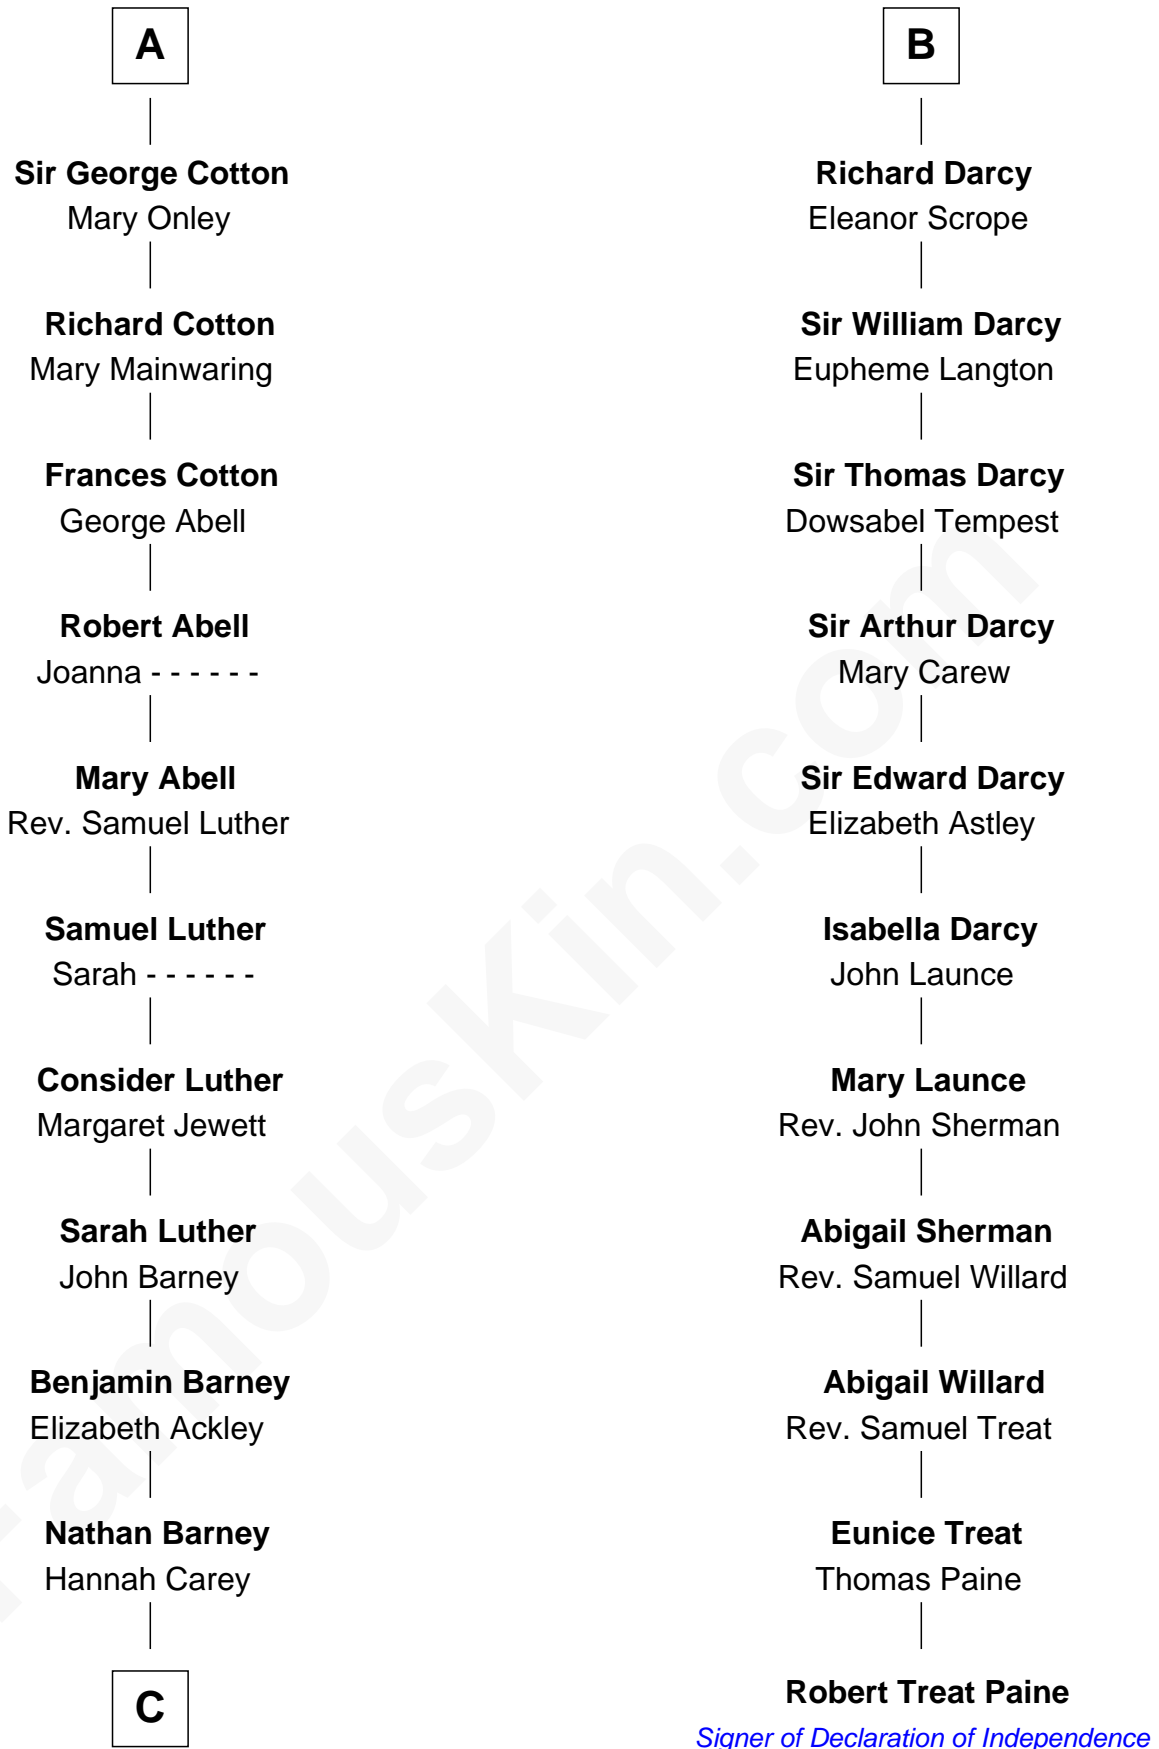

FamousKin.com

Relationship Chart of

Elizabeth Montgomery

TV Actress - "Bewitched"

17th cousin 3 times removed of

Robert Treat Paine

Signer of the Declaration of Independence

Sir William de Ferrers

Margaret de Quincy

Joan de Ferrers
Sir Thomas de Berkeley

Sir Maurice de Berkeley
Eve la Zouche

Thomas de Berkeley
Katherine de Clyvedon

Sir John Berkeley
Elizabeth Betteshorne

Elizabeth Berkeley
Sir John Sutton

Jane Sutton
Thomas Mainwaring

Cecily Mainwaring
John Cotton

A

Robert de Ferrers
Alianore de Bohun

Sir John Ferrers
Hawise Muscegros

Sir Robert Ferrers
Joan de la Mote

Sir Robert de Ferrers
Elizabeth Botiller

Sir Robert de Ferrers
Joan Beaufort

Elizabeth Ferrers
Sir John de Greystoke

Joan de Greystoke
John Darcy

B

C

—
Nathan Barney
Mary A. Deverell

—
Mary Weed Barney
Henry Montgomery

—
Henry Montgomery
Elizabeth Bryan Allen