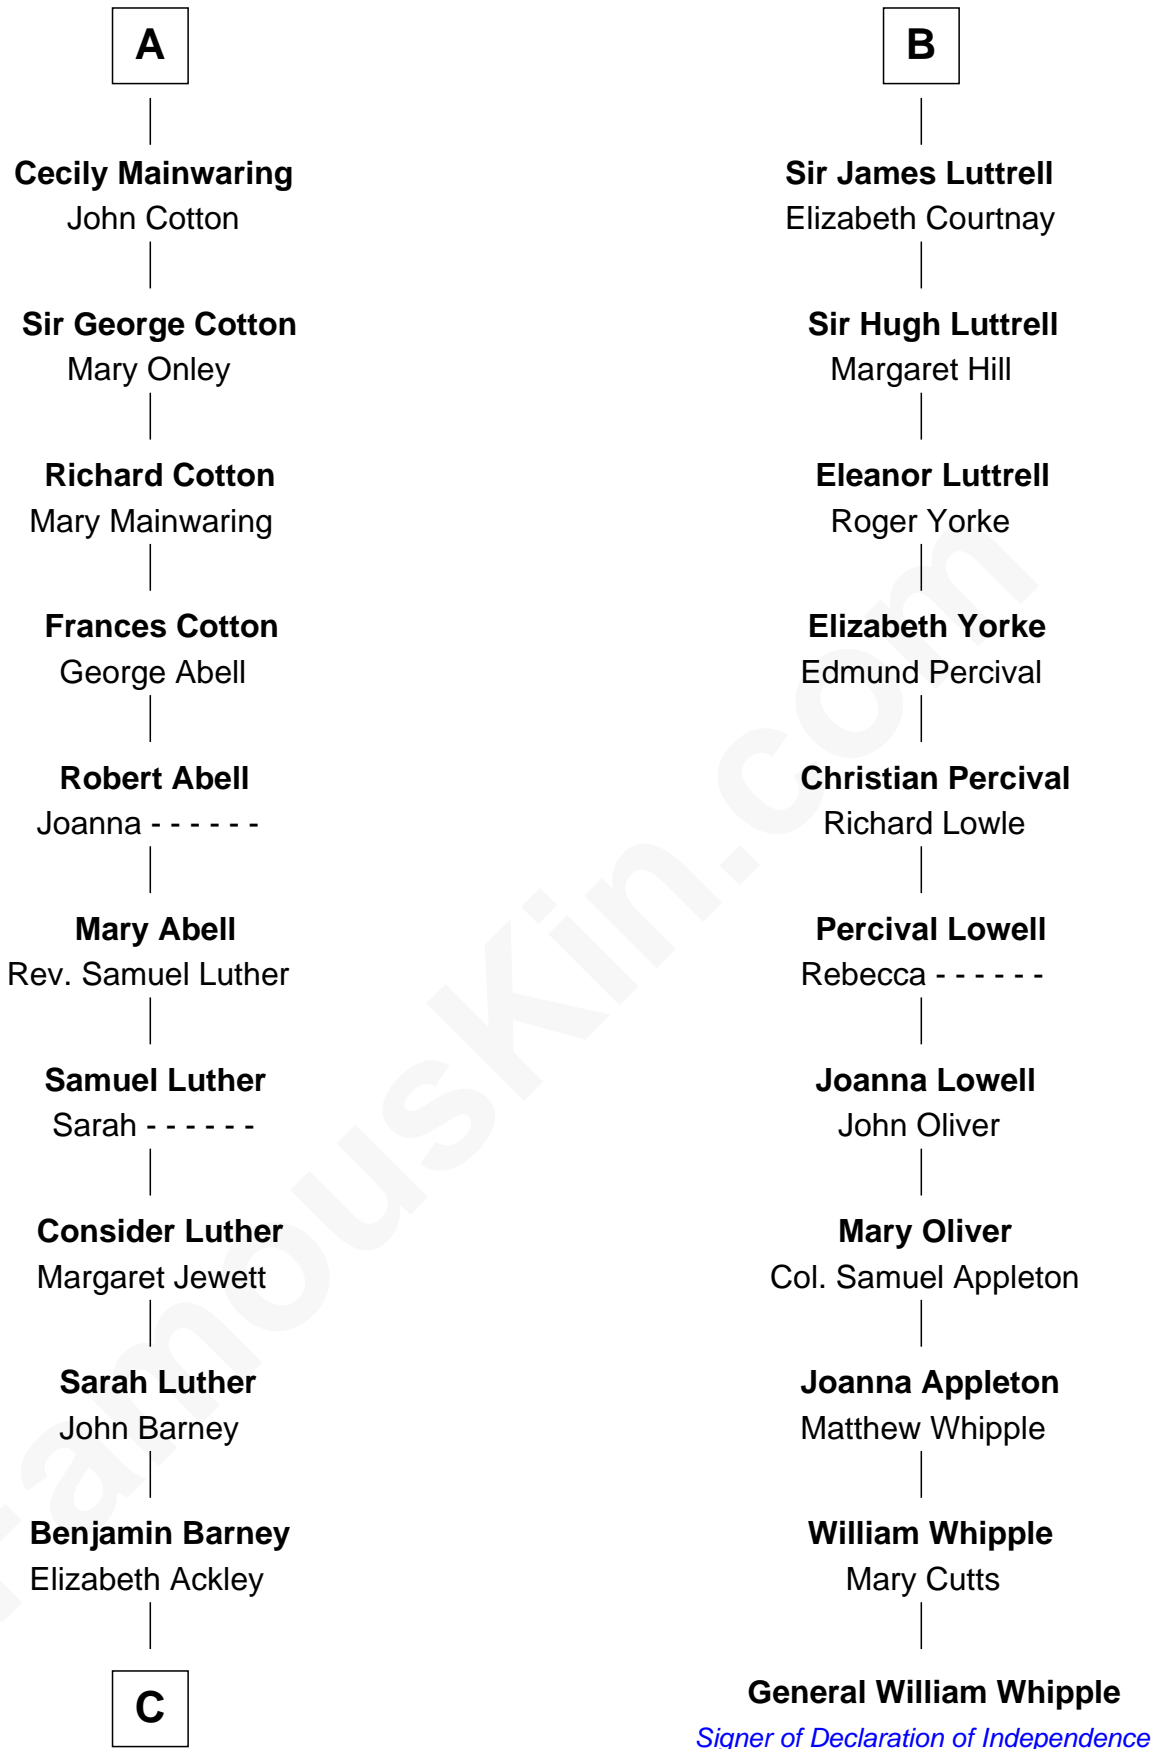

FamousKin.com Relationship Chart of

Elizabeth Montgomery

TV Actress - "Bewitched"

17th cousin 4 times removed of

General William Whipple

Signer of the Declaration of Independence

William de Braiose

Eva Marshal

Eve de Braiose
Sir William de Cantilupe

Milicent de Cantilupe
Eudo la Zouche

Eve la Zouche
Sir Maurice de Berkeley

Thomas de Berkeley
Katherine de Clyvedon

Sir John Berkeley
Elizabeth Betteshorne

Elizabeth Berkeley
Sir John Sutton

Jane Sutton
Thomas Mainwaring

A

Eleanor de Braiose
Sir Humphrey de Bohun

Humphrey de Bohun
Maud de Fiennes

Humphrey de Bohun
Elizabeth Plantagenet

Margaret de Bohun
Sir Hugh de Courtnay

Elizabeth de Courtnay
Sir Andrew Luttrell

Sir Hugh Luttrell
Catherine de Beaumont

Sir John Luttrell
Margaret Touchet

B

C

—
Nathan Barney

Hannah Carey

—
Nathan Barney

Mary A. Deverell