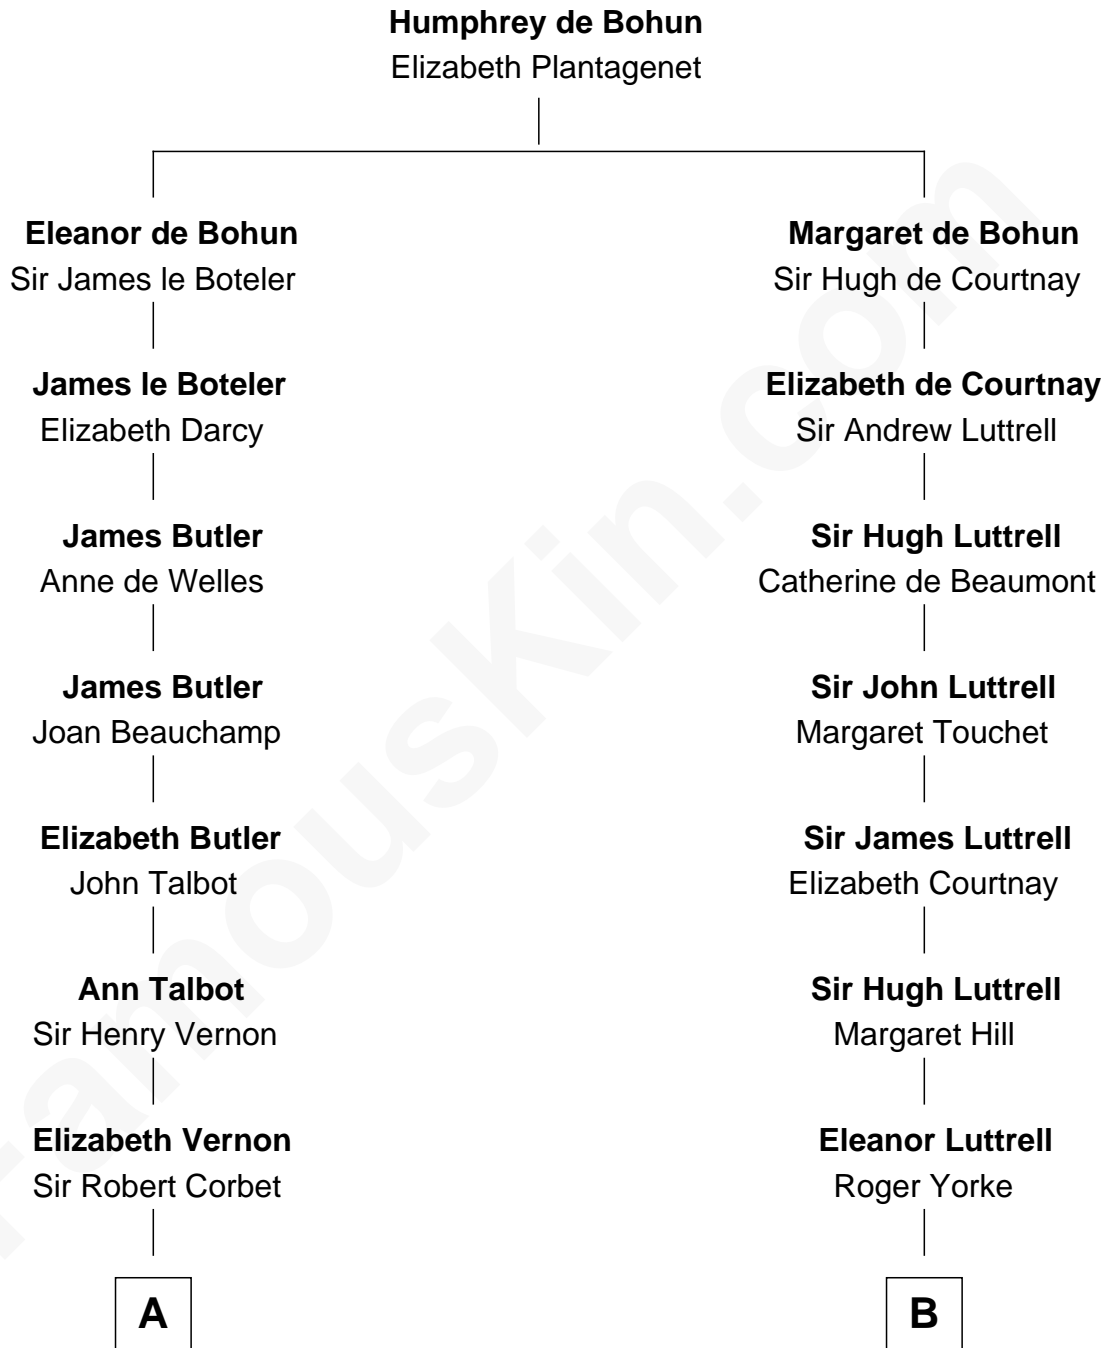

FamousKin.com
Relationship Chart of
Elizabeth Montgomery
 TV Actress - "Bewitched"

14th cousin 7 times removed of

General William Whipple
 Signer of the Declaration of Independence

C

—
Nathan Barney

Hannah Carey

—
Nathan Barney

Mary A. Deverell

—
Mary Weed Barney

Henry Montgomery

—
Henry Montgomery

Elizabeth Bryan Allen

—
Elizabeth Montgomery

TV Actress - "Bewitched"