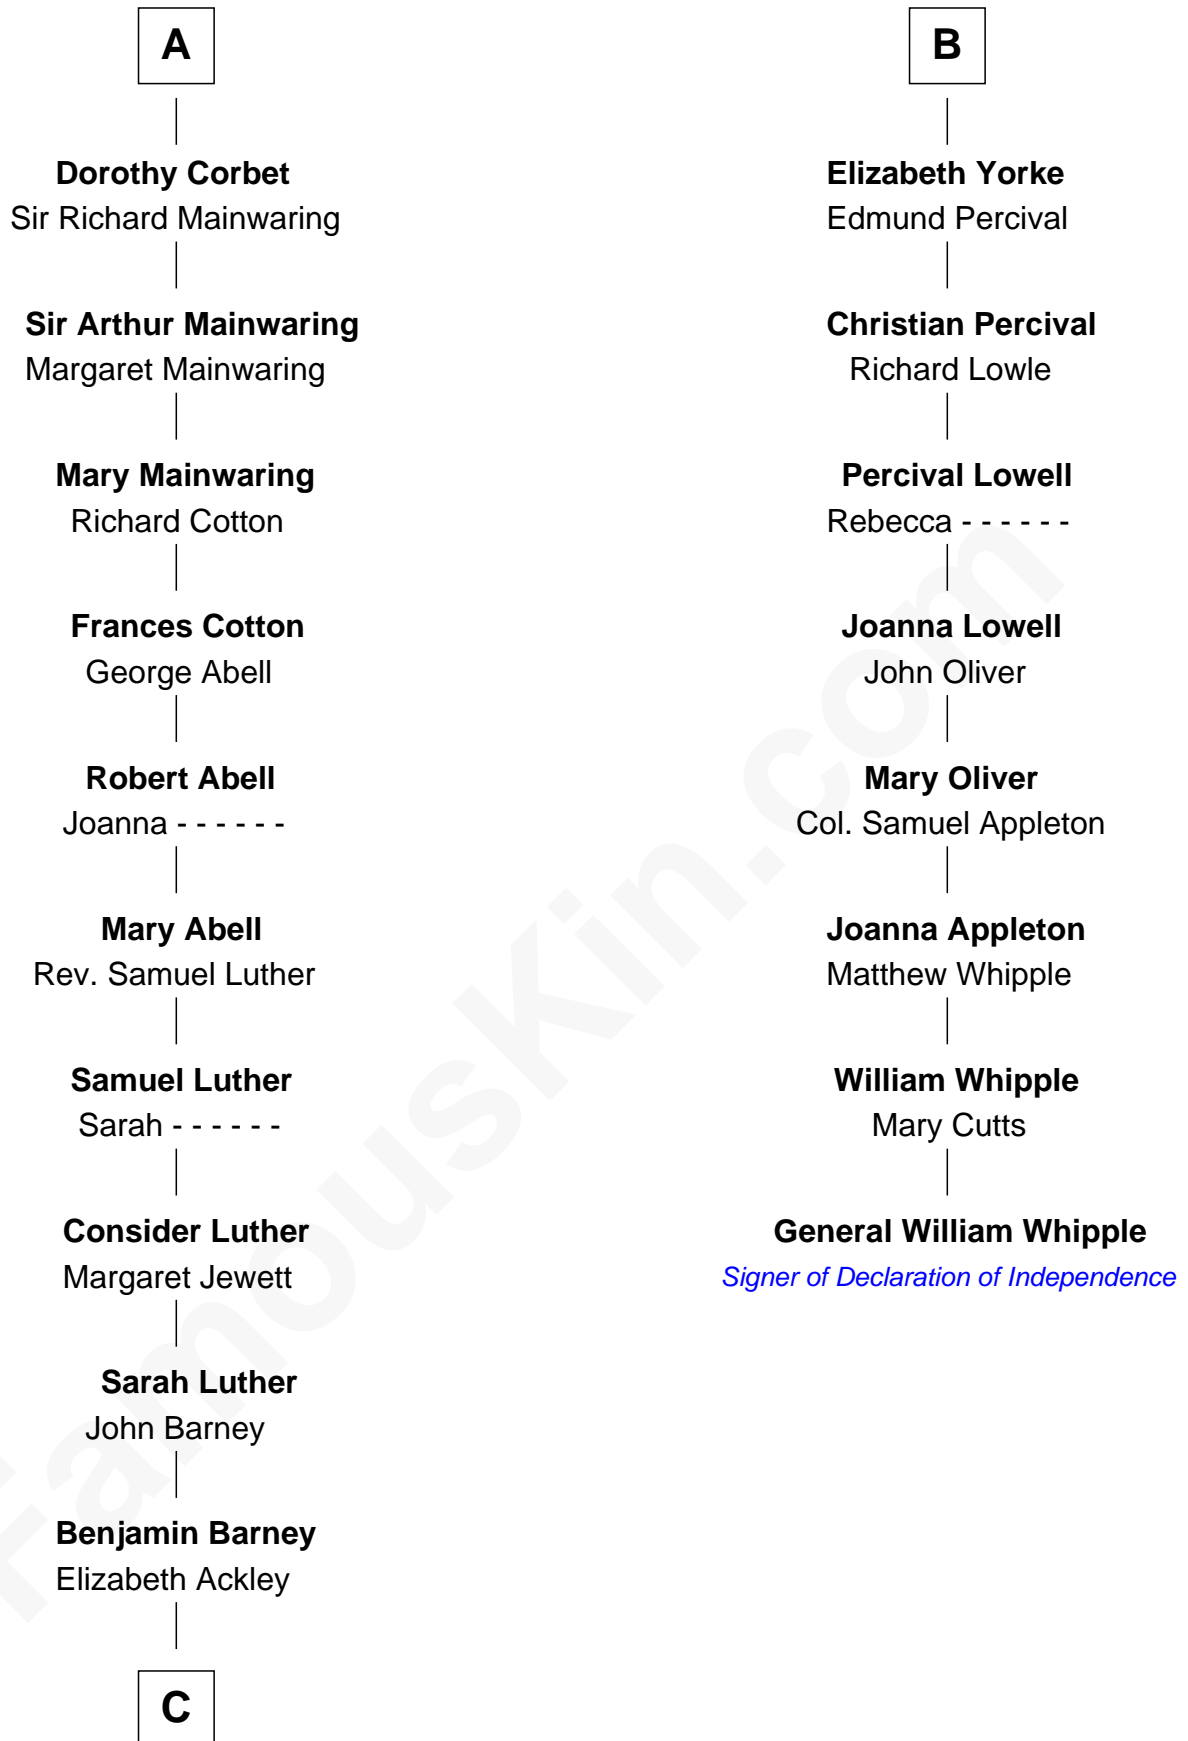

FamousKin.com
Relationship Chart of
Elizabeth Montgomery
 TV Actress - "Bewitched"

14th cousin 7 times removed of

General William Whipple
 Signer of the Declaration of Independence

C

—
Nathan Barney

Hannah Carey

—
Nathan Barney

Mary A. Deverell

—
Mary Weed Barney

Henry Montgomery

—
Henry Montgomery

Elizabeth Bryan Allen

—
Elizabeth Montgomery

TV Actress - "Bewitched"