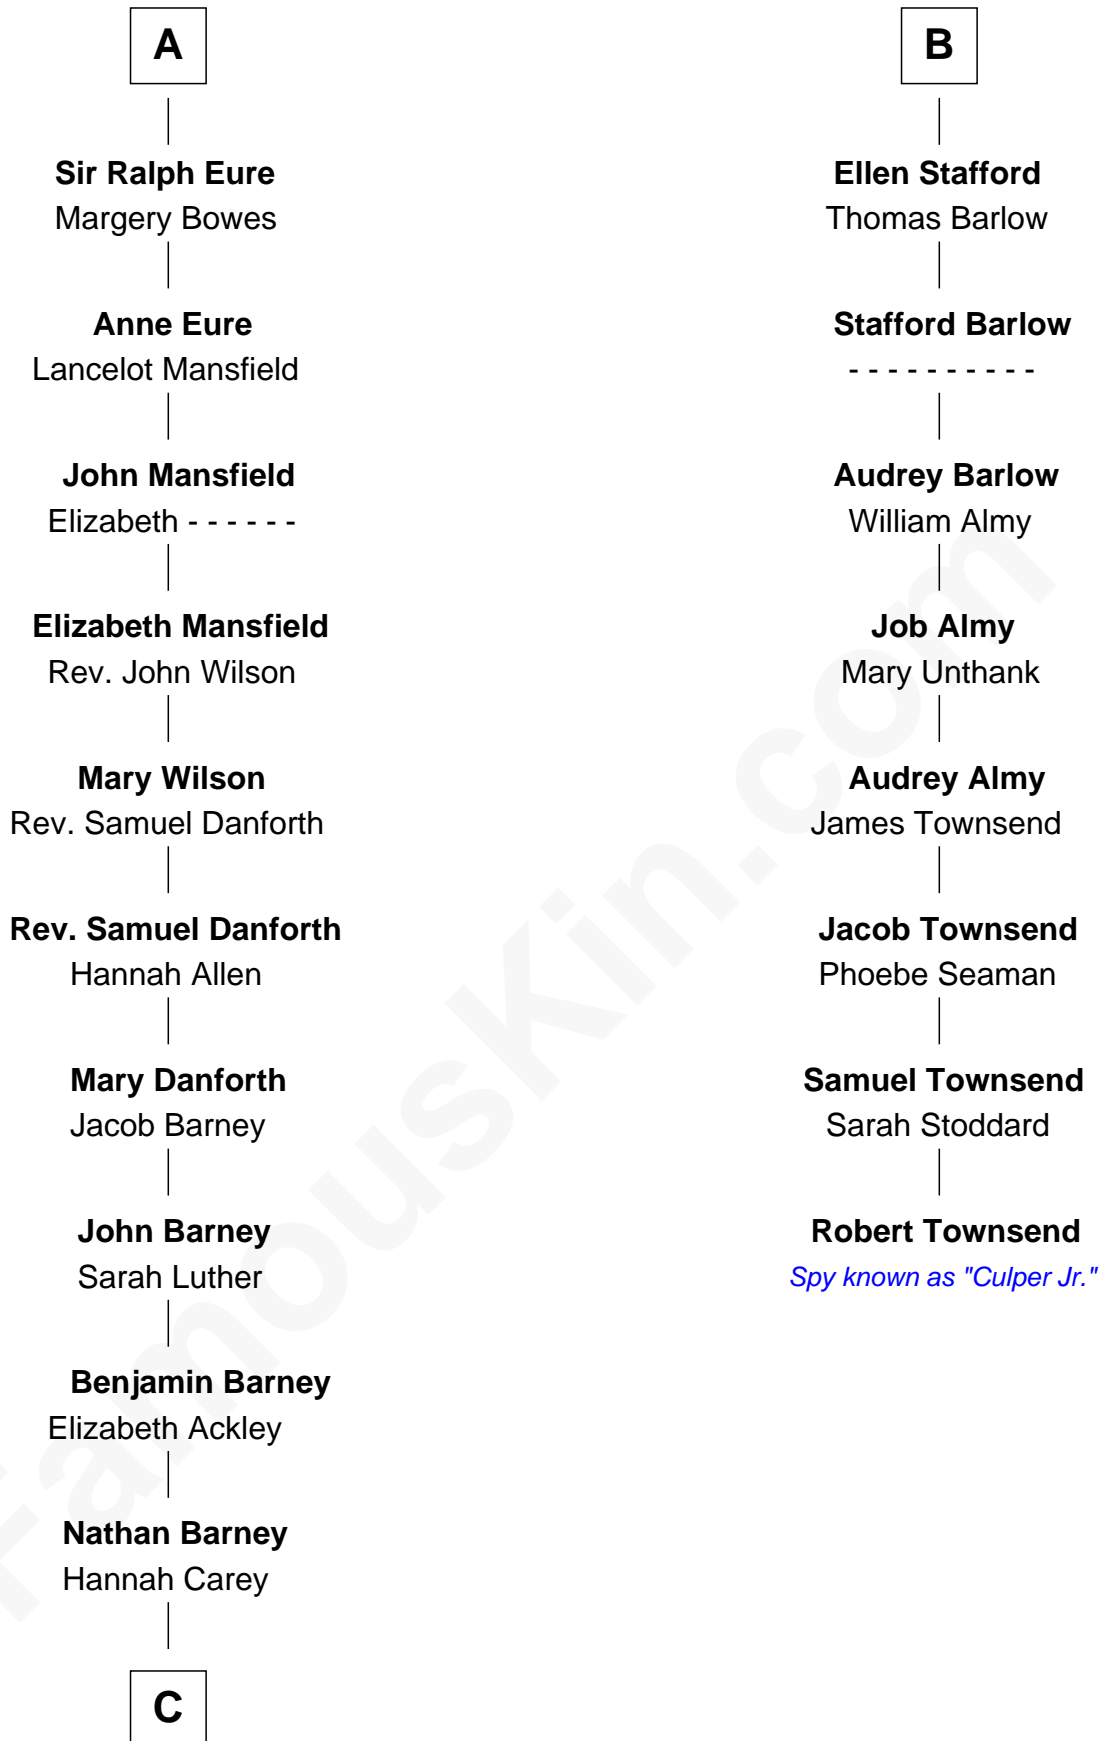

FamousKin.com
Relationship Chart of
Elizabeth Montgomery
 TV Actress - "Bewitched"

14th cousin 6 times removed of

Robert Townsend

Member of the Culper Spy Ring during the American Revolution

C

—
Nathan Barney
Mary A. Deverell

—
Mary Weed Barney
Henry Montgomery

—
Henry Montgomery
Elizabeth Bryan Allen

—
Elizabeth Montgomery
TV Actress - "Bewitched"

FamousKin.com