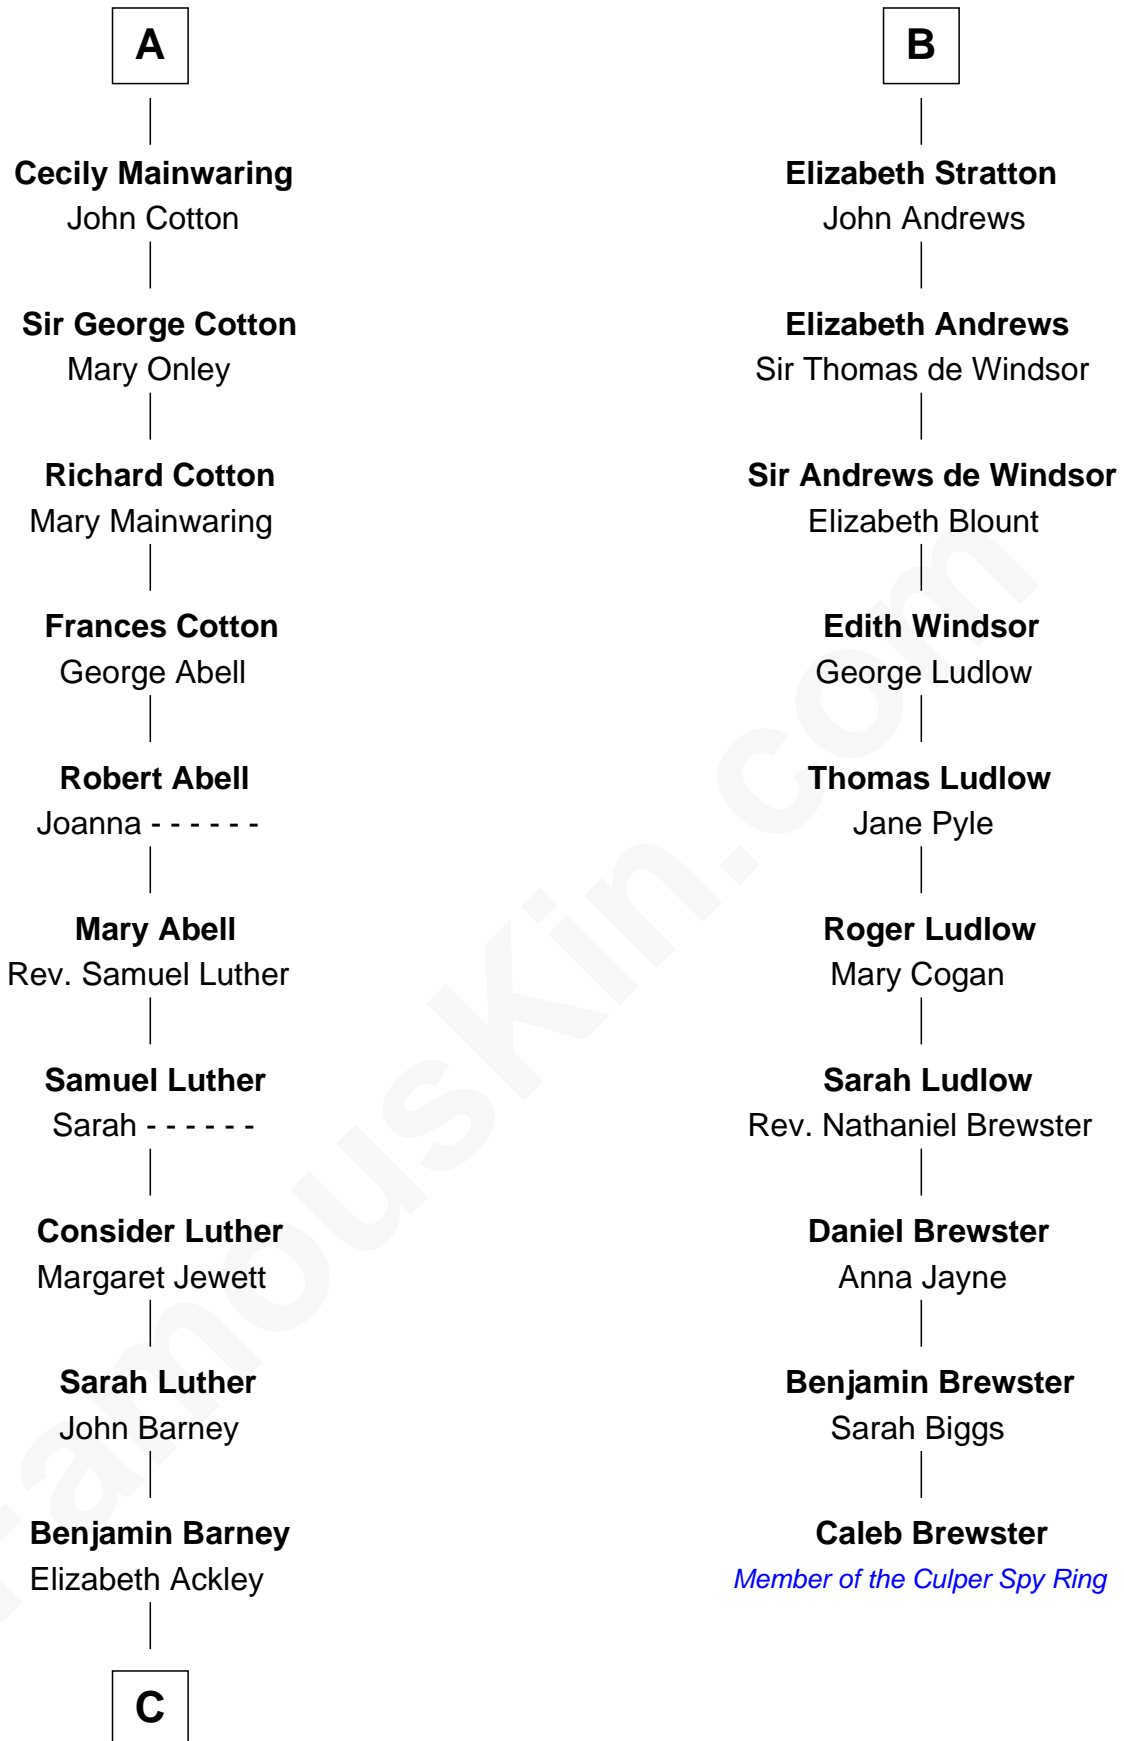

FamousKin.com
Relationship Chart of
Elizabeth Montgomery
 TV Actress - "Bewitched"

16th cousin 5 times removed of

Caleb Brewster

Member of the Culper Spy Ring during the American Revolution

C

—
Nathan Barney

Hannah Carey

—
Nathan Barney

Mary A. Deverell

—
Mary Weed Barney

Henry Montgomery

—
Henry Montgomery

Elizabeth Bryan Allen

—
Elizabeth Montgomery