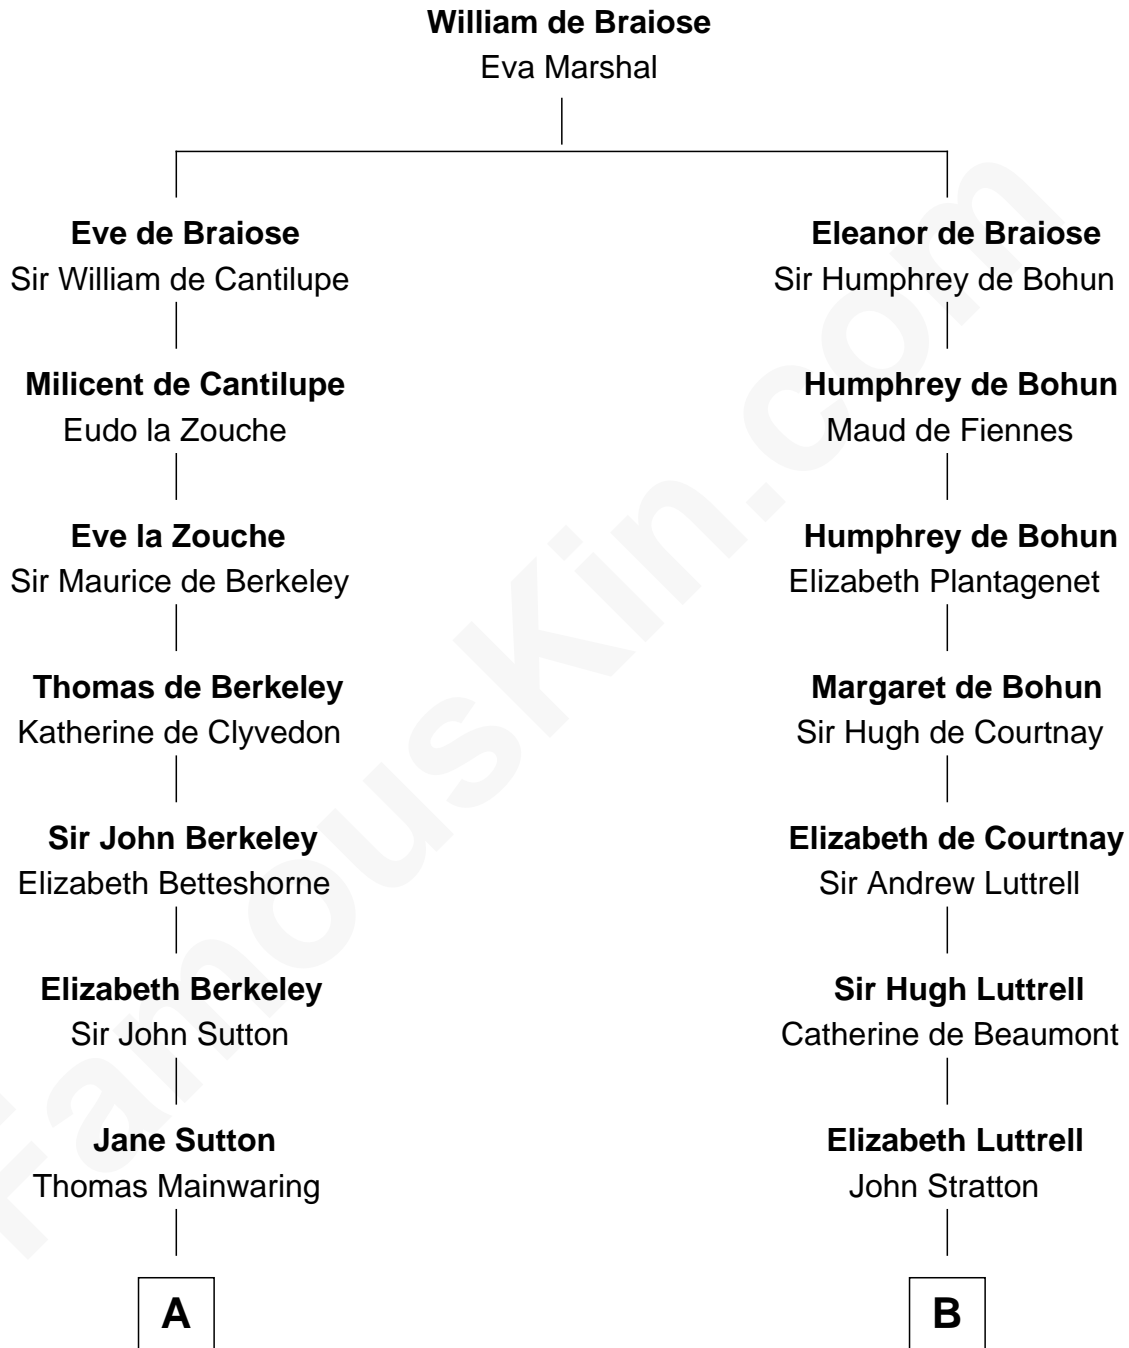

FamousKin.com
Relationship Chart of
Elizabeth Montgomery
 TV Actress - "Bewitched"

16th cousin 5 times removed of

Caleb Brewster

Member of the Culper Spy Ring during the American Revolution

C

—
Nathan Barney

Hannah Carey

—
Nathan Barney

Mary A. Deverell

—
Mary Weed Barney

Henry Montgomery

—
Henry Montgomery

Elizabeth Bryan Allen

—
Elizabeth Montgomery

TV Actress - "Bewitched"

FamousKin.com